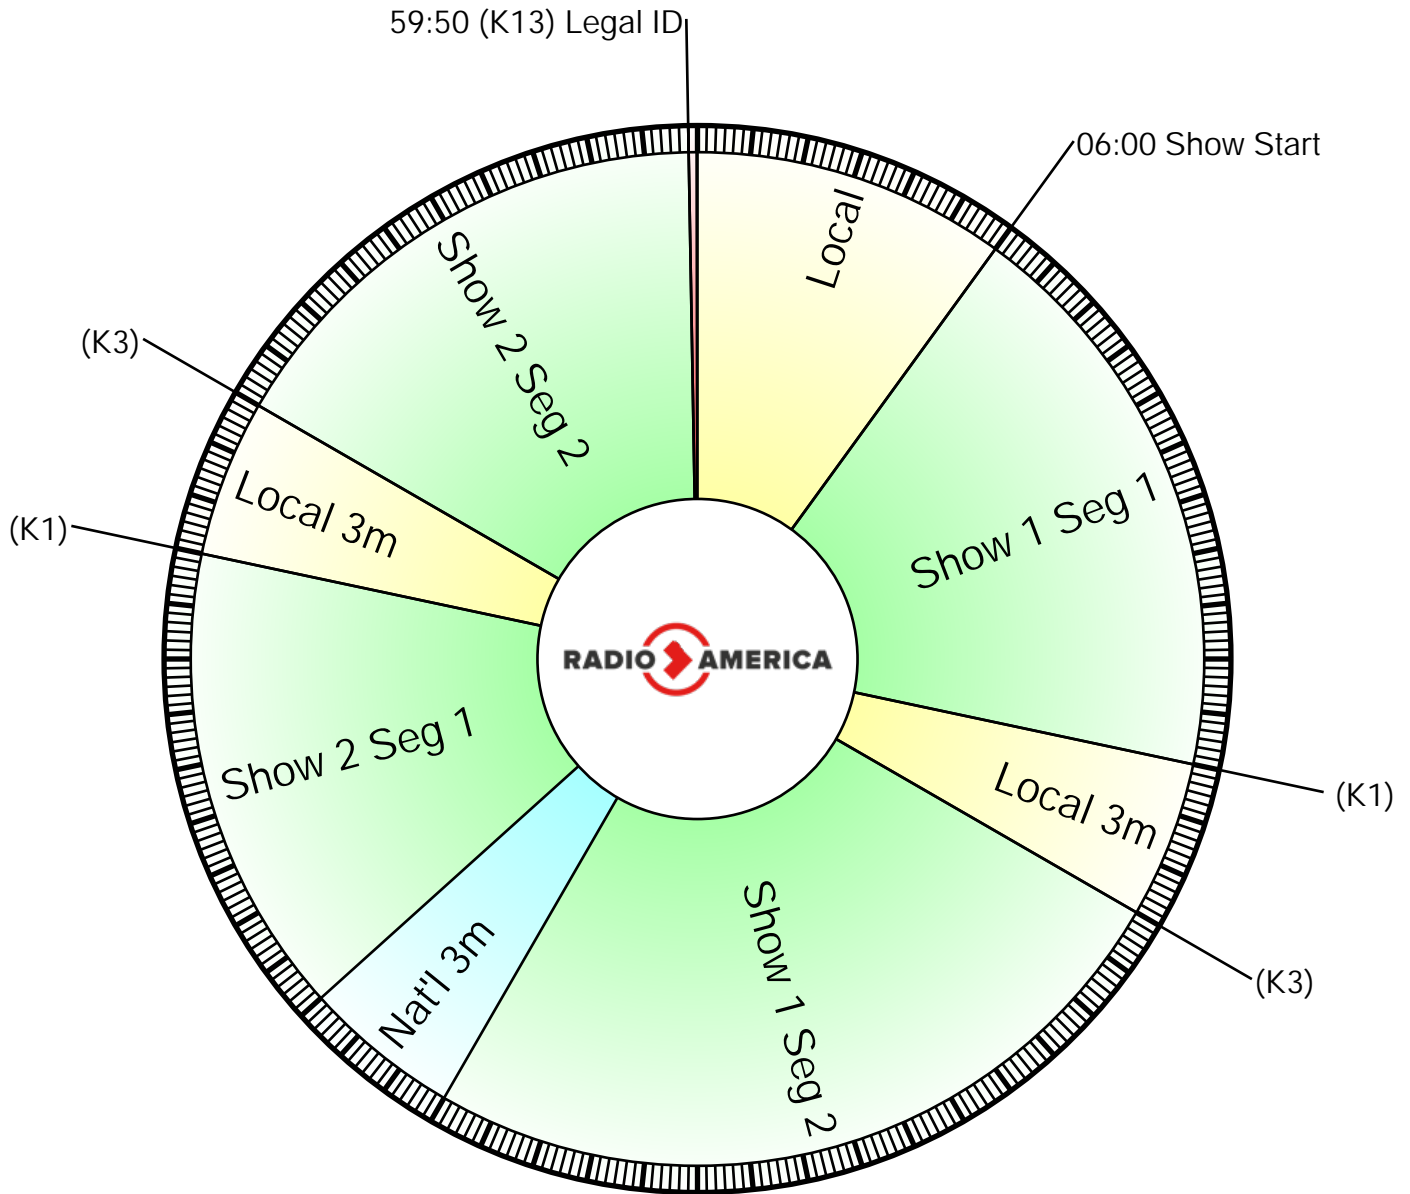

# When Radio Was

## Tuesday - Saturday 2 - 4 AM (ET)

RA Studio:  
703-302-1000 (dial 1)

Affiliate Relations:  
703-302-1000 (dial 2)

Wegener Label:  
RA - When Radio Was

Westwood One:  
(720) 873-5177

Except where exact times  
are indicated, breaks will float.

Netcues: (K1) = Local; (K13) = ID;  
(K3) = Return, followed by 10s of music.