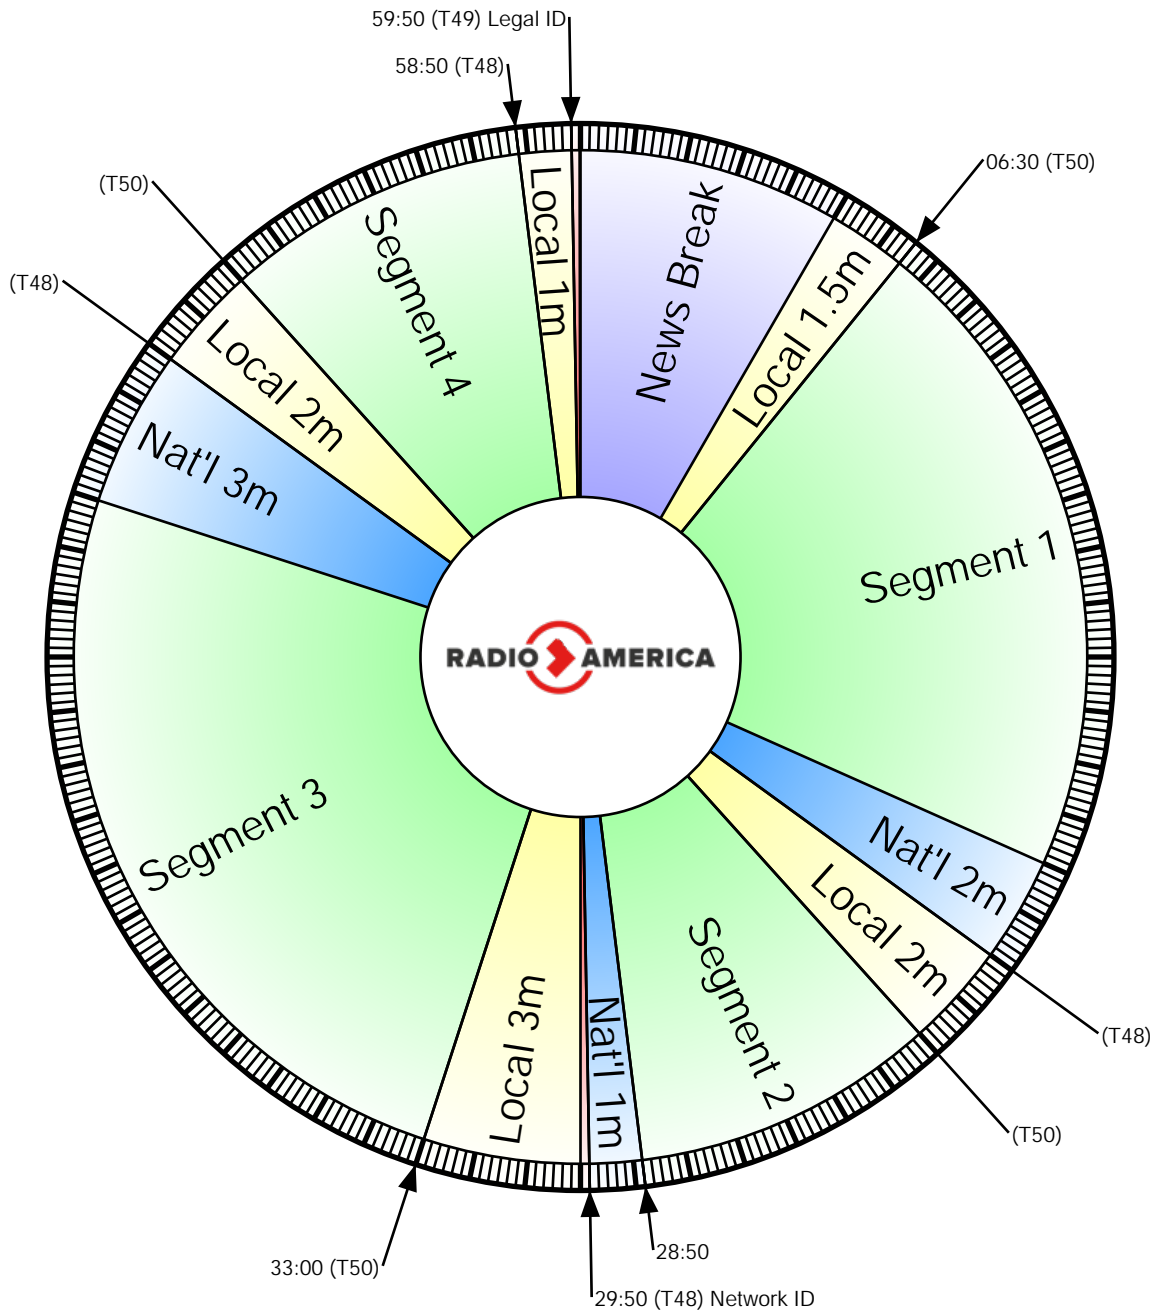

# Weird Darkness

## Sundays 11 PM - 1 AM ET

RA Studio:  
703-302-1000 (dial 1)

Affiliate Relations:  
703-302-1000 (dial 2)

XDS Label:  
RA - Weird Darkness

Cumulus TOC:  
(914) 908-3210

Netcues: (T48) = Local; (T49) = ID;  
(T50) = Return, followed by 10s of music..

All breaks float except where time is designated.