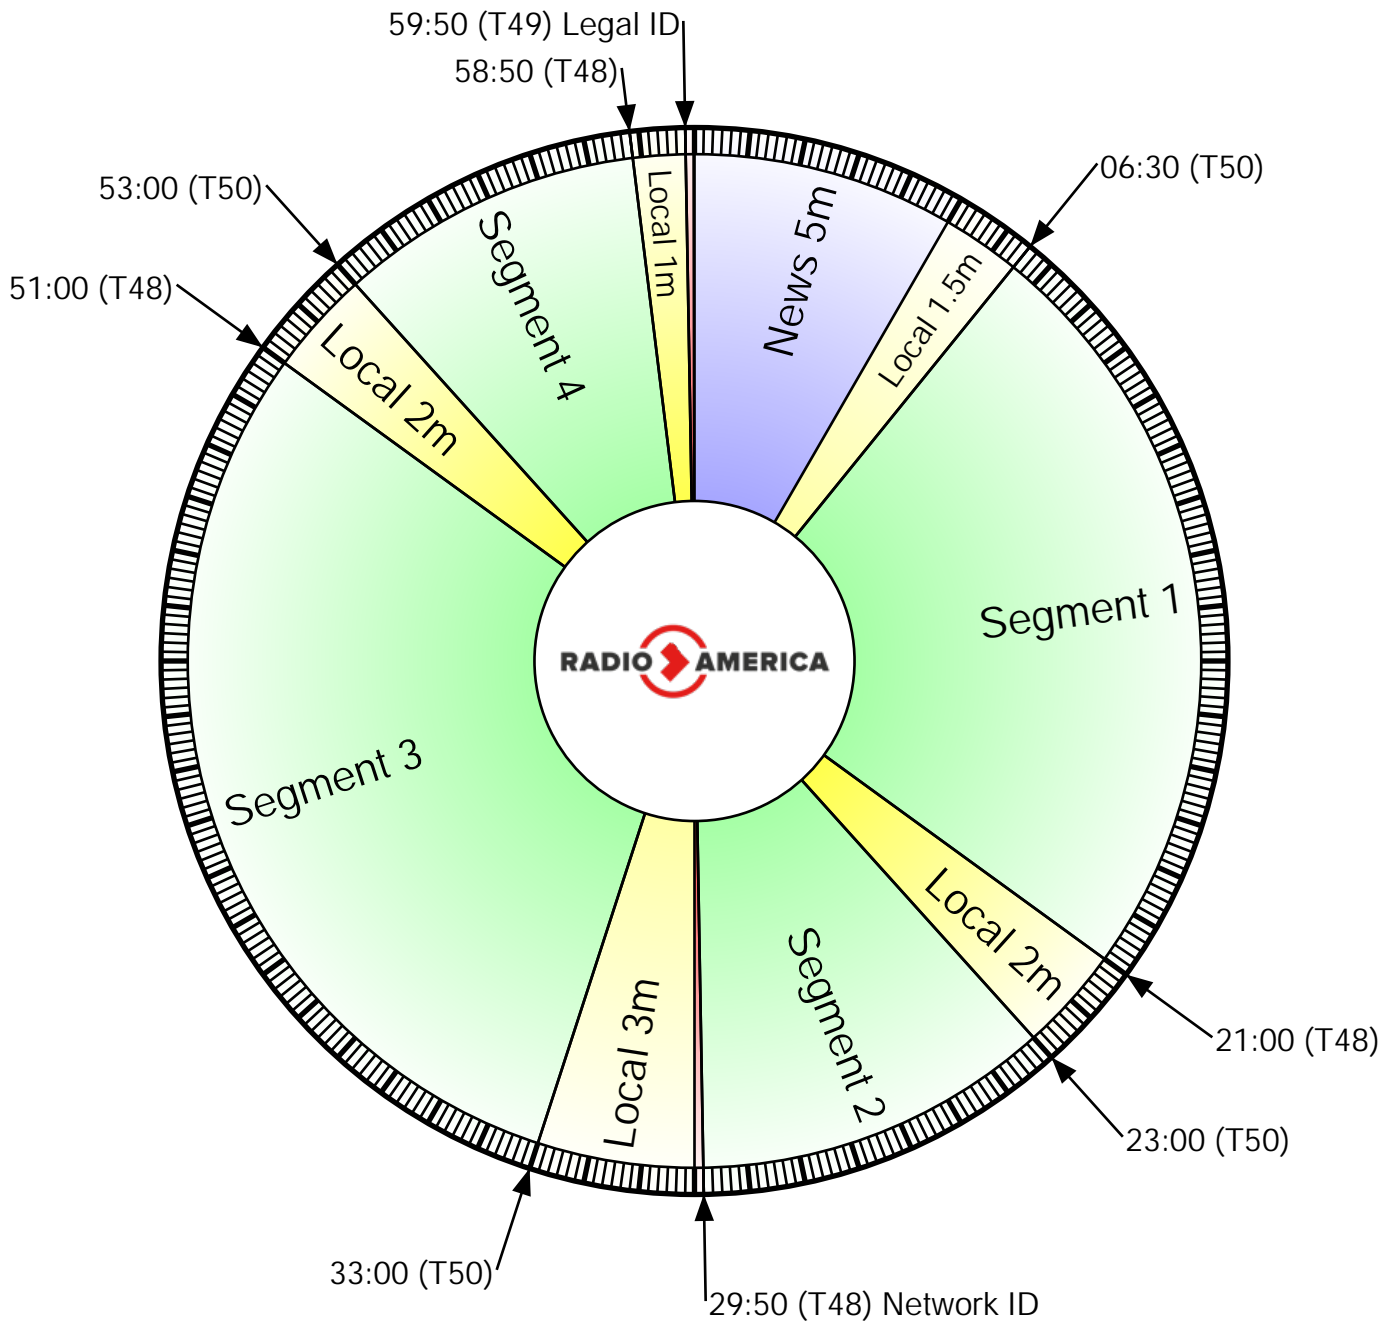

# Travel WITH Stephanie Abrams

Sunday 7-8 PM (ET)

RA Studio:  
703-302-1000 (dial 1)

Affiliate Relations:  
703-302-1000 (dial 2)

XDS Label:  
RA - Travel WITH Stephanie Abrams

Cumulus TOC:  
(914) 908-3210

Except where exact times  
are indicated, breaks will float.

Network takes up to  
6.5 minutes in program time

Netcues: (T48) = Local; (T49) = ID; (T50) = Return, followed by 10s of music.