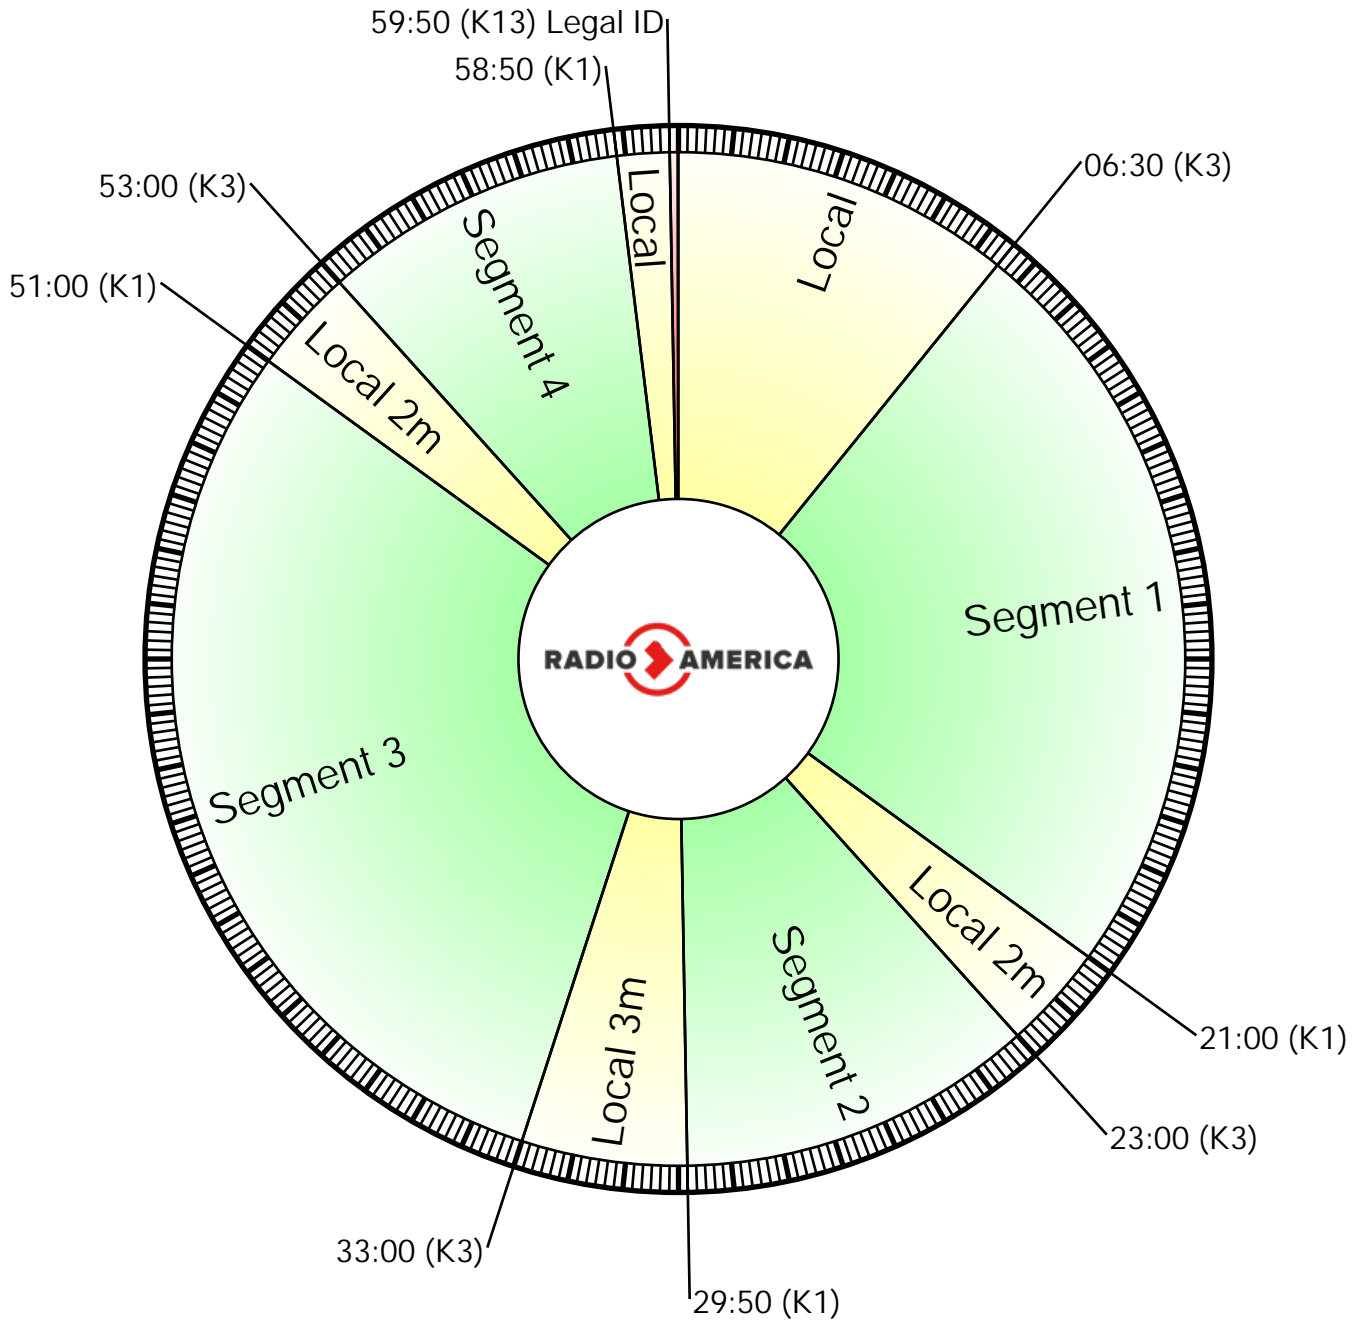

Travel with Stephanie Abrams

Saturdays 1 - 2 AM (ET)

RA Studio:
703-302-1000 (dial 1)

Affiliate Relations:
703-302-1000 (dial 2)

Wegener Label:
RA - Travel with Stephanie Abrams

Westwood One:
(720) 873-5177

Except where exact times
are indicated, breaks will float.

Netcues: (K1) = Local; (K13) = ID;
(K3) = Return, followed by 10s of music.