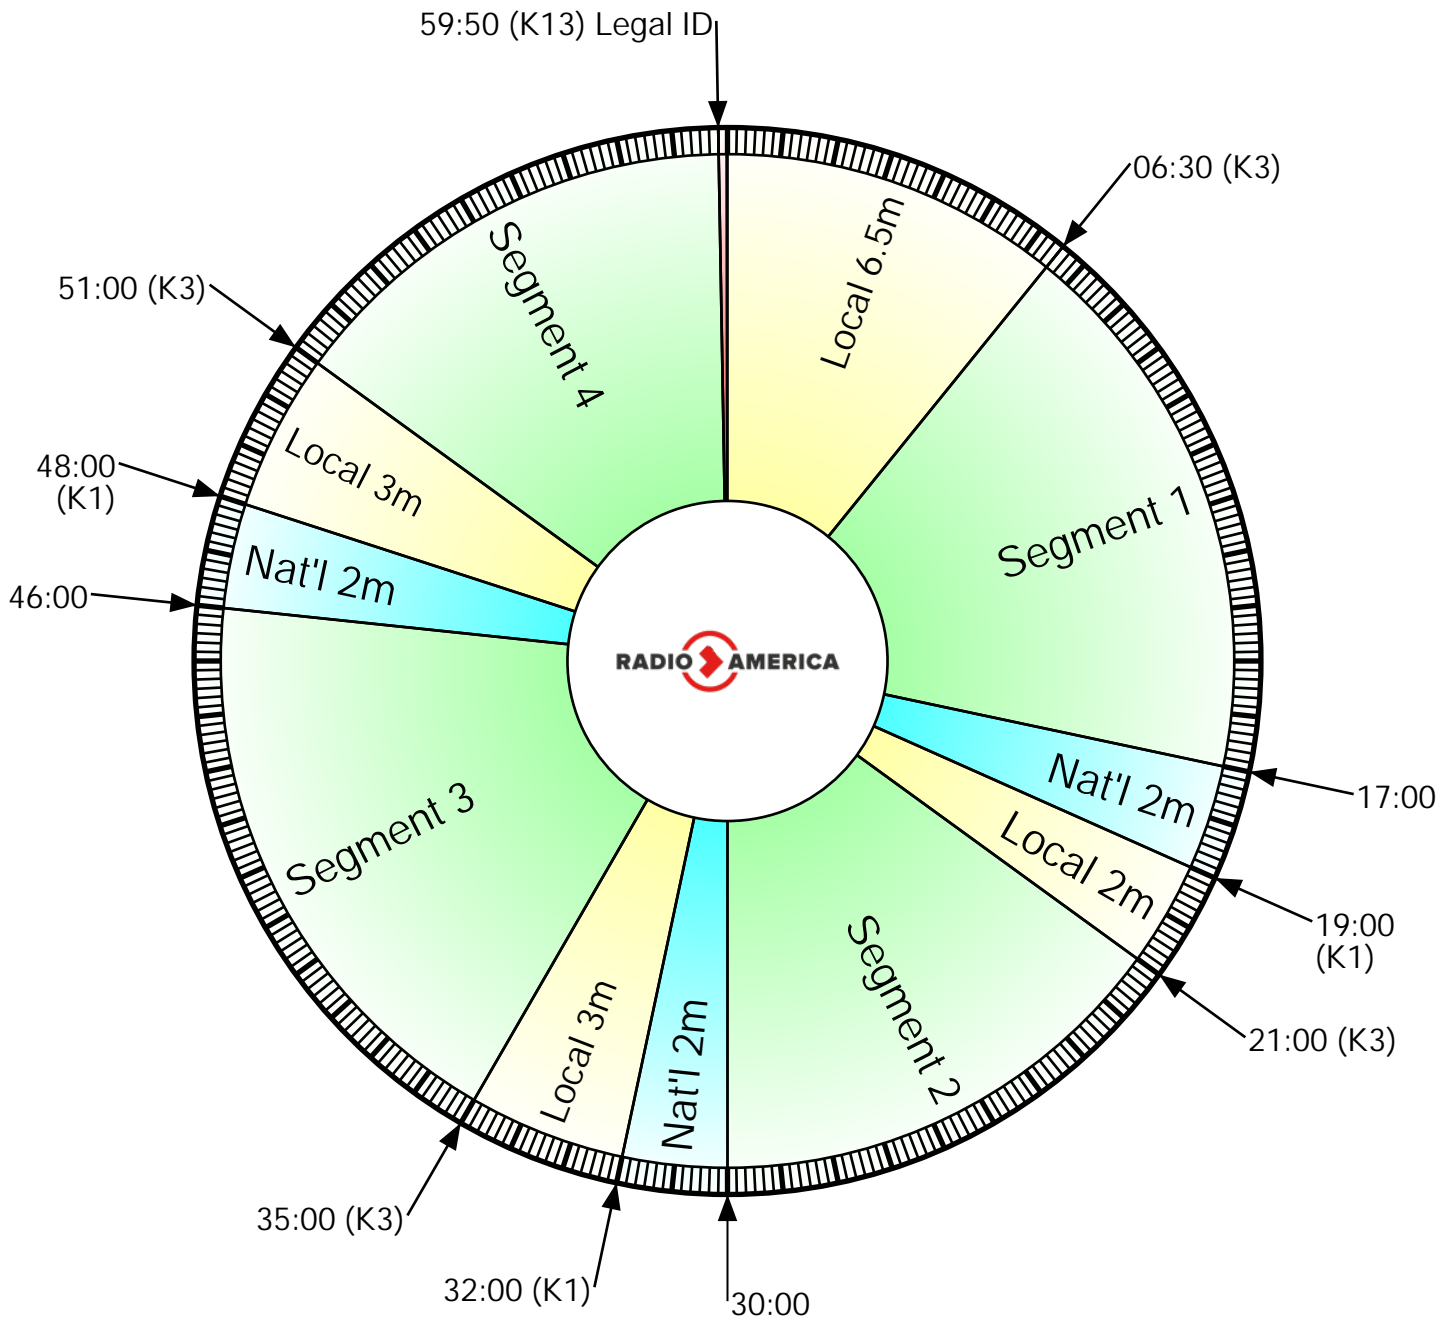

The Pat Miller Show

Sun 4 - 5 PM (ET)

RA Studio:
703-302-1000 (dial 1)

Affiliate Relations:
703-302-1000 (dial 2)

Wegener Label:
RA - The Pat Miller Show

Westwood One:
(720) 873-5177

Except where exact times
are indicated, breaks will float.

Netcues: (K1) = Local; (K13) = ID;
(K3) = Return, followed by 10s of music.