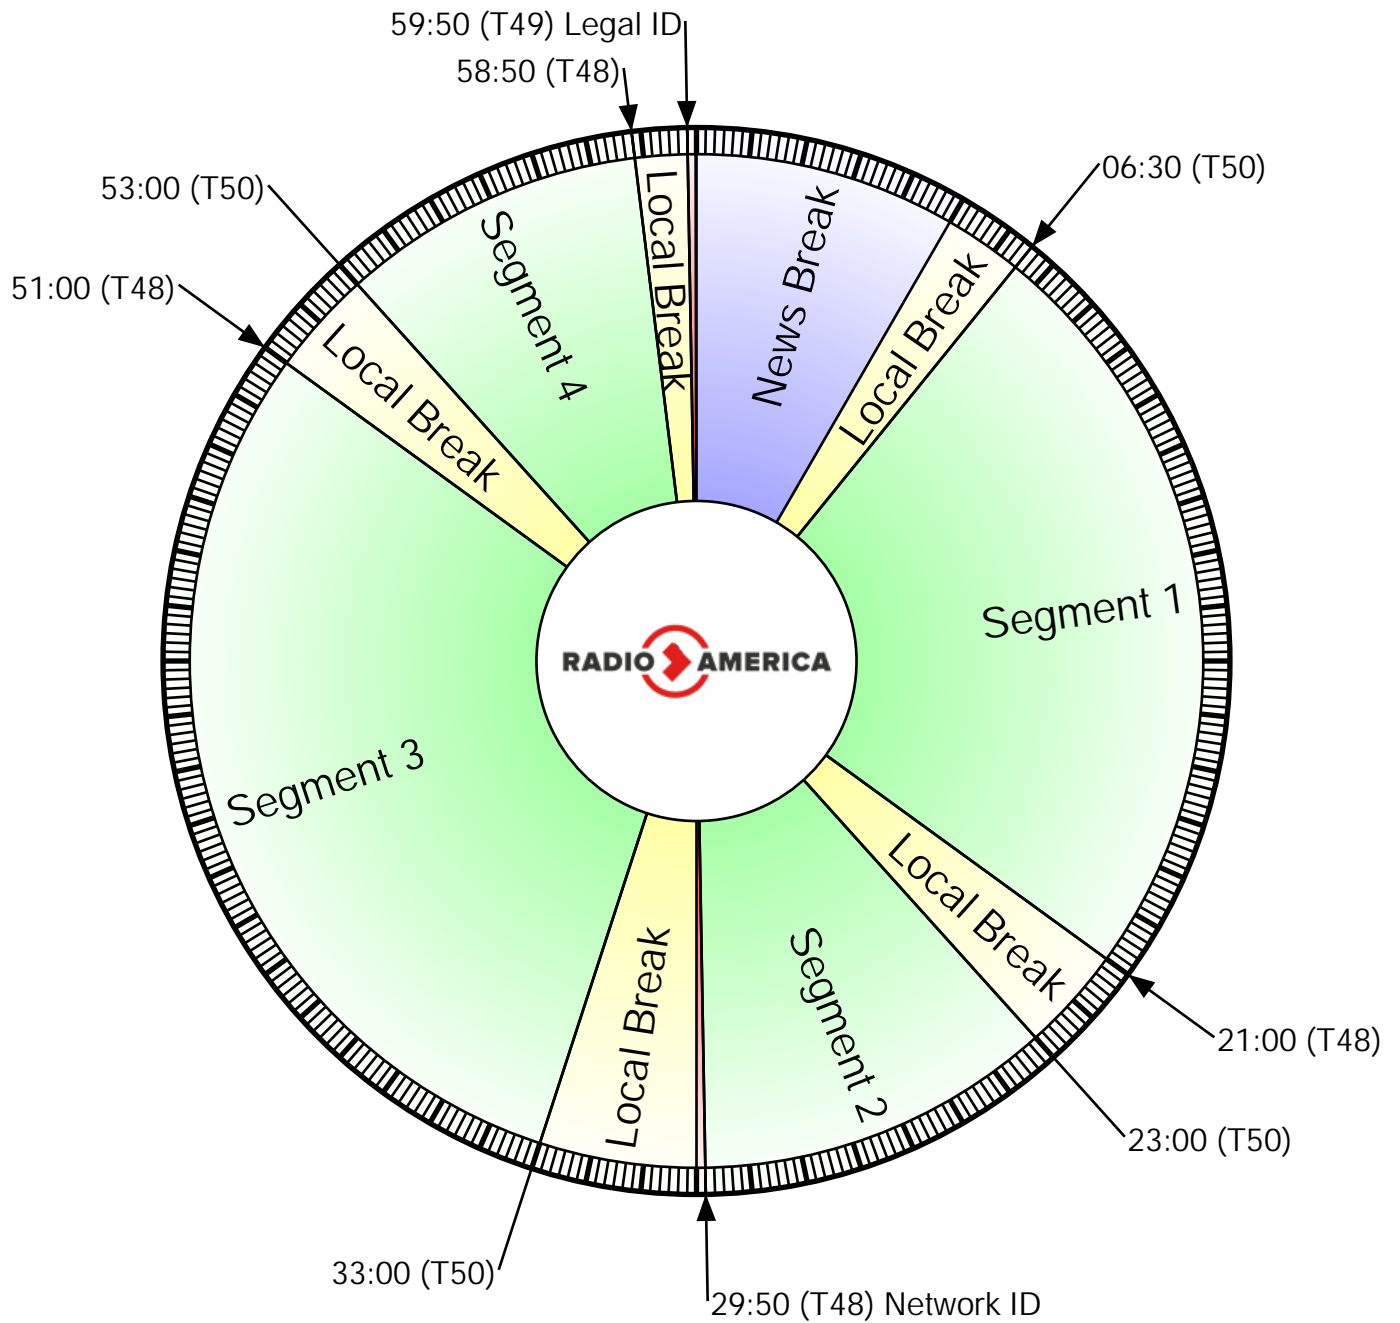

The Matt Locke Show Sundays 7-8 PM ET

RA Studio:
703-302-1000 (dial 1)

Affiliate Relations:
703-302-1000 (dial 2)

XDS Label:
RA - The Matt Locke Show

Cumulus TOC:
(914) 908-3210

Netcues: (T48) = Local; (T49) = ID;
(T50) = Return, followed by 10s of music..