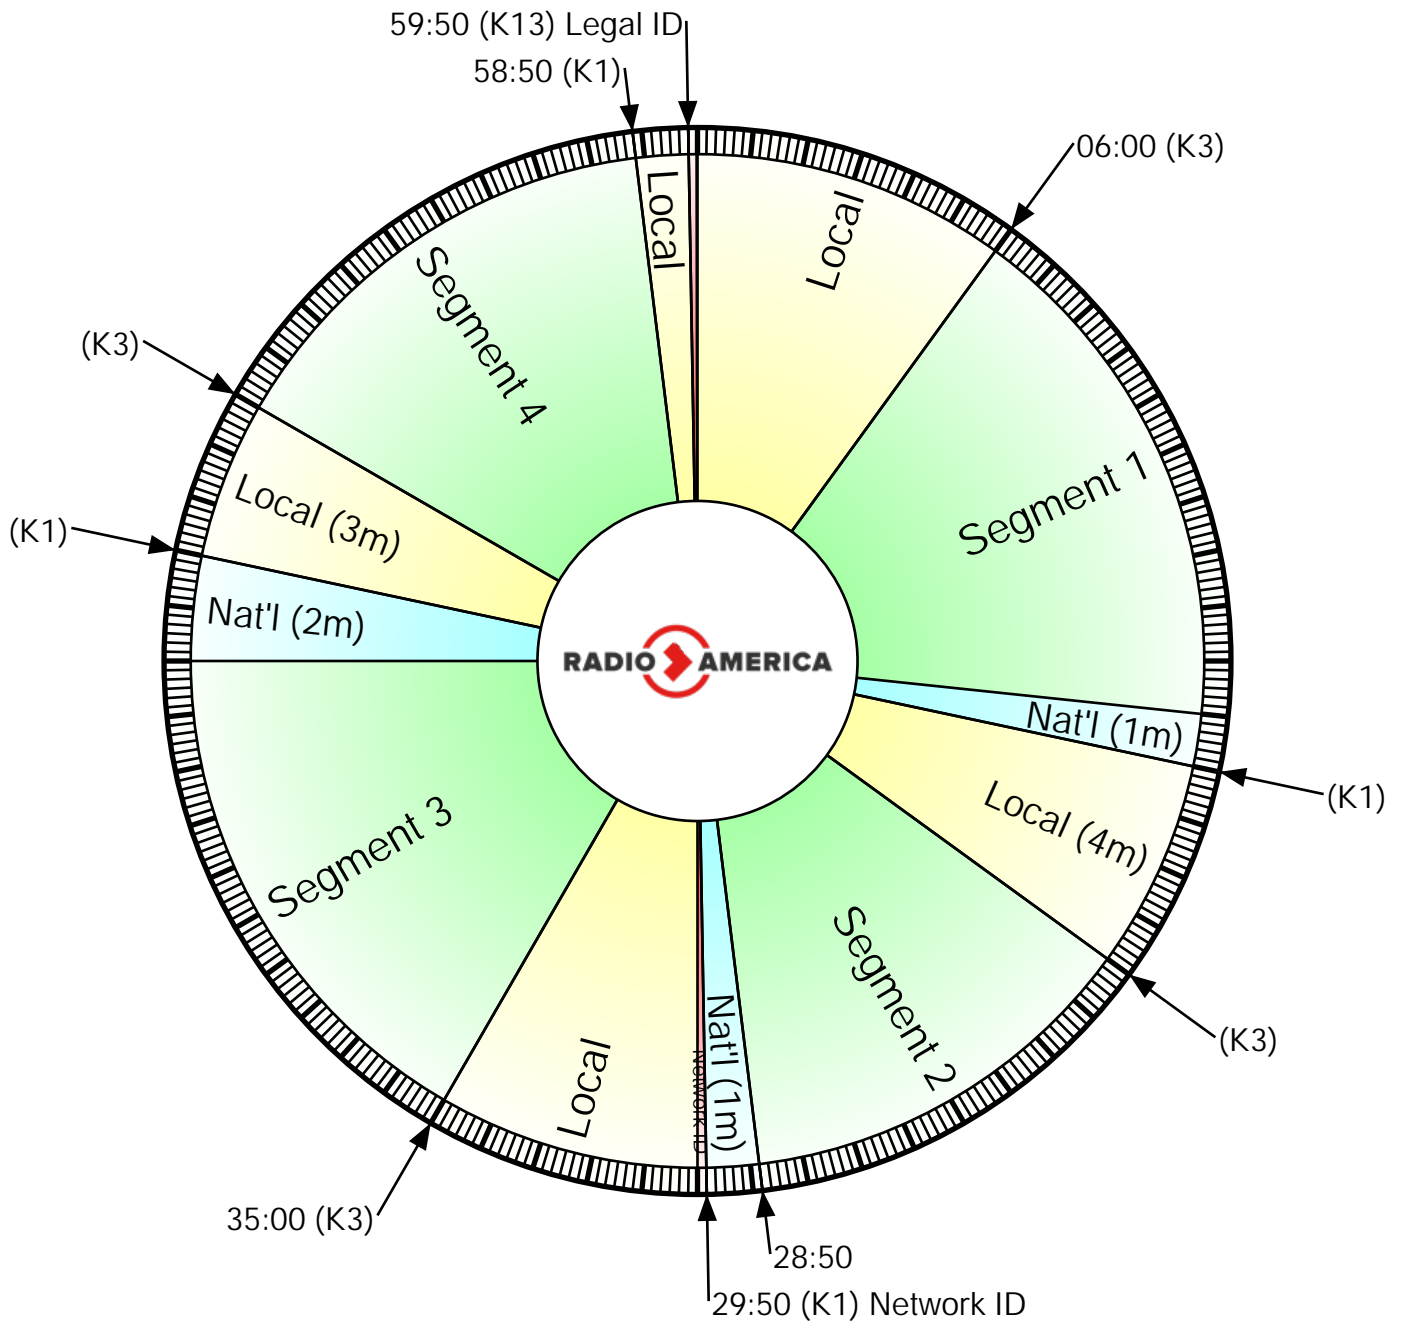

Chad BENSON SHOW

Monday - Friday 9:00 AM - Noon; 6:00 - 9:00 PM (ET)

RA Studio:
703-302-1000 (dial 1)

Affiliate Relations:
703-302-1000 (dial 2)

Wegener Label:
RA - Chad Benson Show

Westwood One:
(720) 873-5177

Except where exact times
are indicated, breaks will float.

Netcues: (K1) = Local; (K13) = ID;
(K3) = Return, followed by 10s of music.