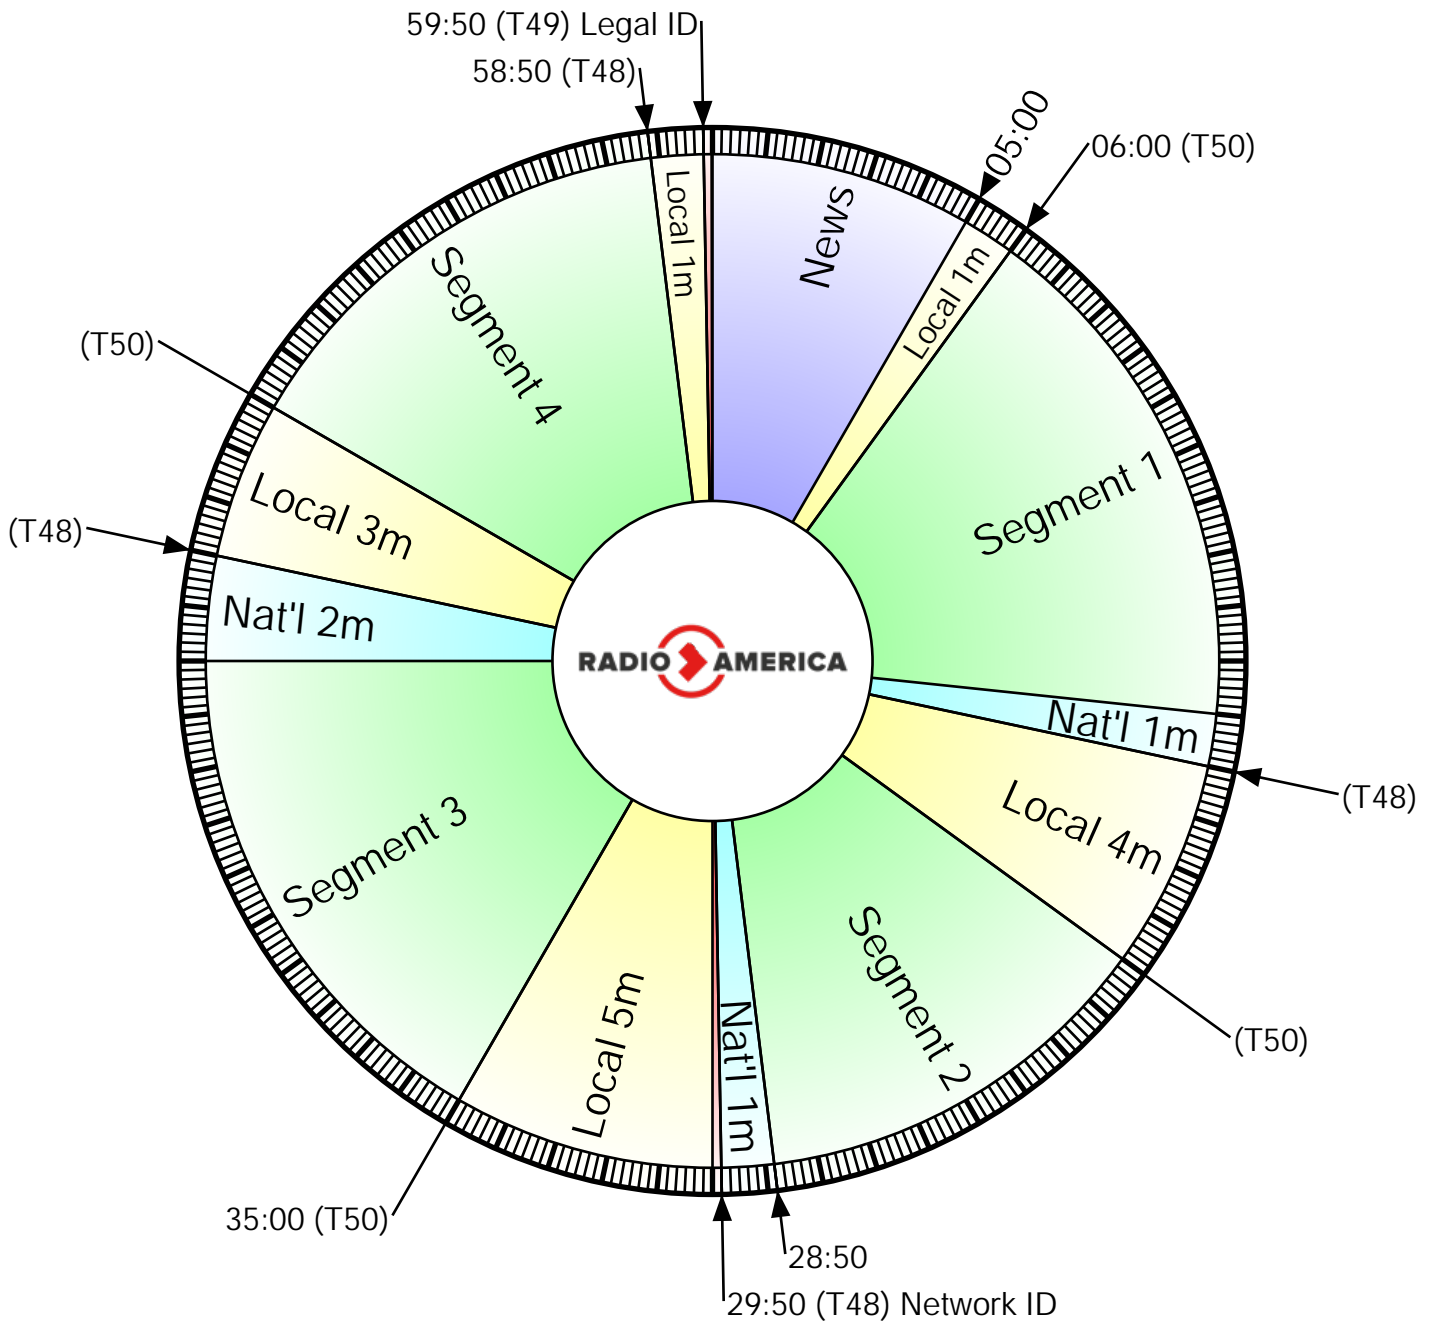

Chad BENSON SHOW

Monday - Friday 9:00 AM - Noon; 6:00 - 9:00 PM (ET)

RA Studio:
703-302-1000 (dial 1)

Affiliate Relations:
703-302-1000 (dial 2)

Cumulus TOC:
(914) 908-3210

XDS Labels:

RA - Chad Benson Show - LIVE
(M-F 9a-12p)

RA - The Chad Benson Show
(M-F 6-9p)

Netcues:

(T48) = Local

(T49) = ID

(T50) = Return,
followed by 10s of music.