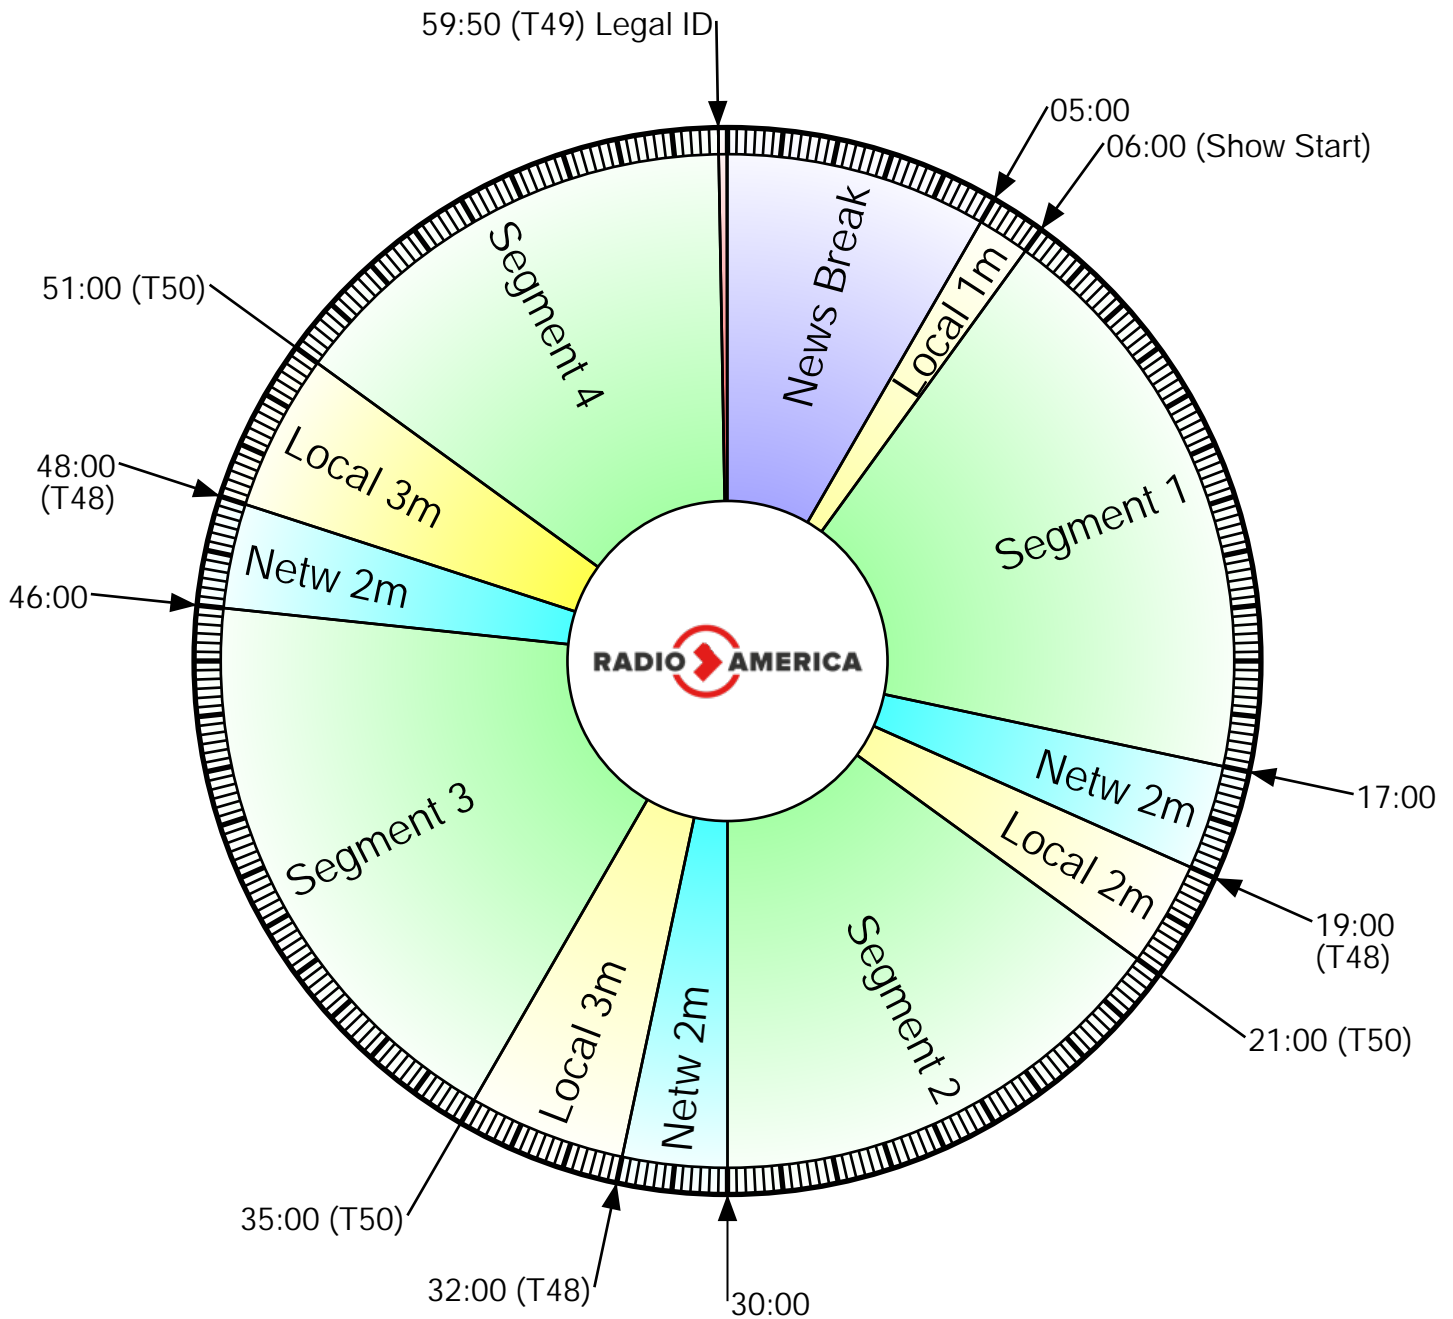

Senior Care Live

Sat 7 AM; Sun 4 AM (ET)

RA Studio:
703-302-1000 (dial 1)
Affiliate Relations:
703-302-1000 (dial 2)

XDS Label:
RA - Senior Care Live
Cumulus TOC:
(914) 908-3210

Netcues:
(T48) = Local;
(T50) = Return, followed by 10s of music;
(T49) = ID;