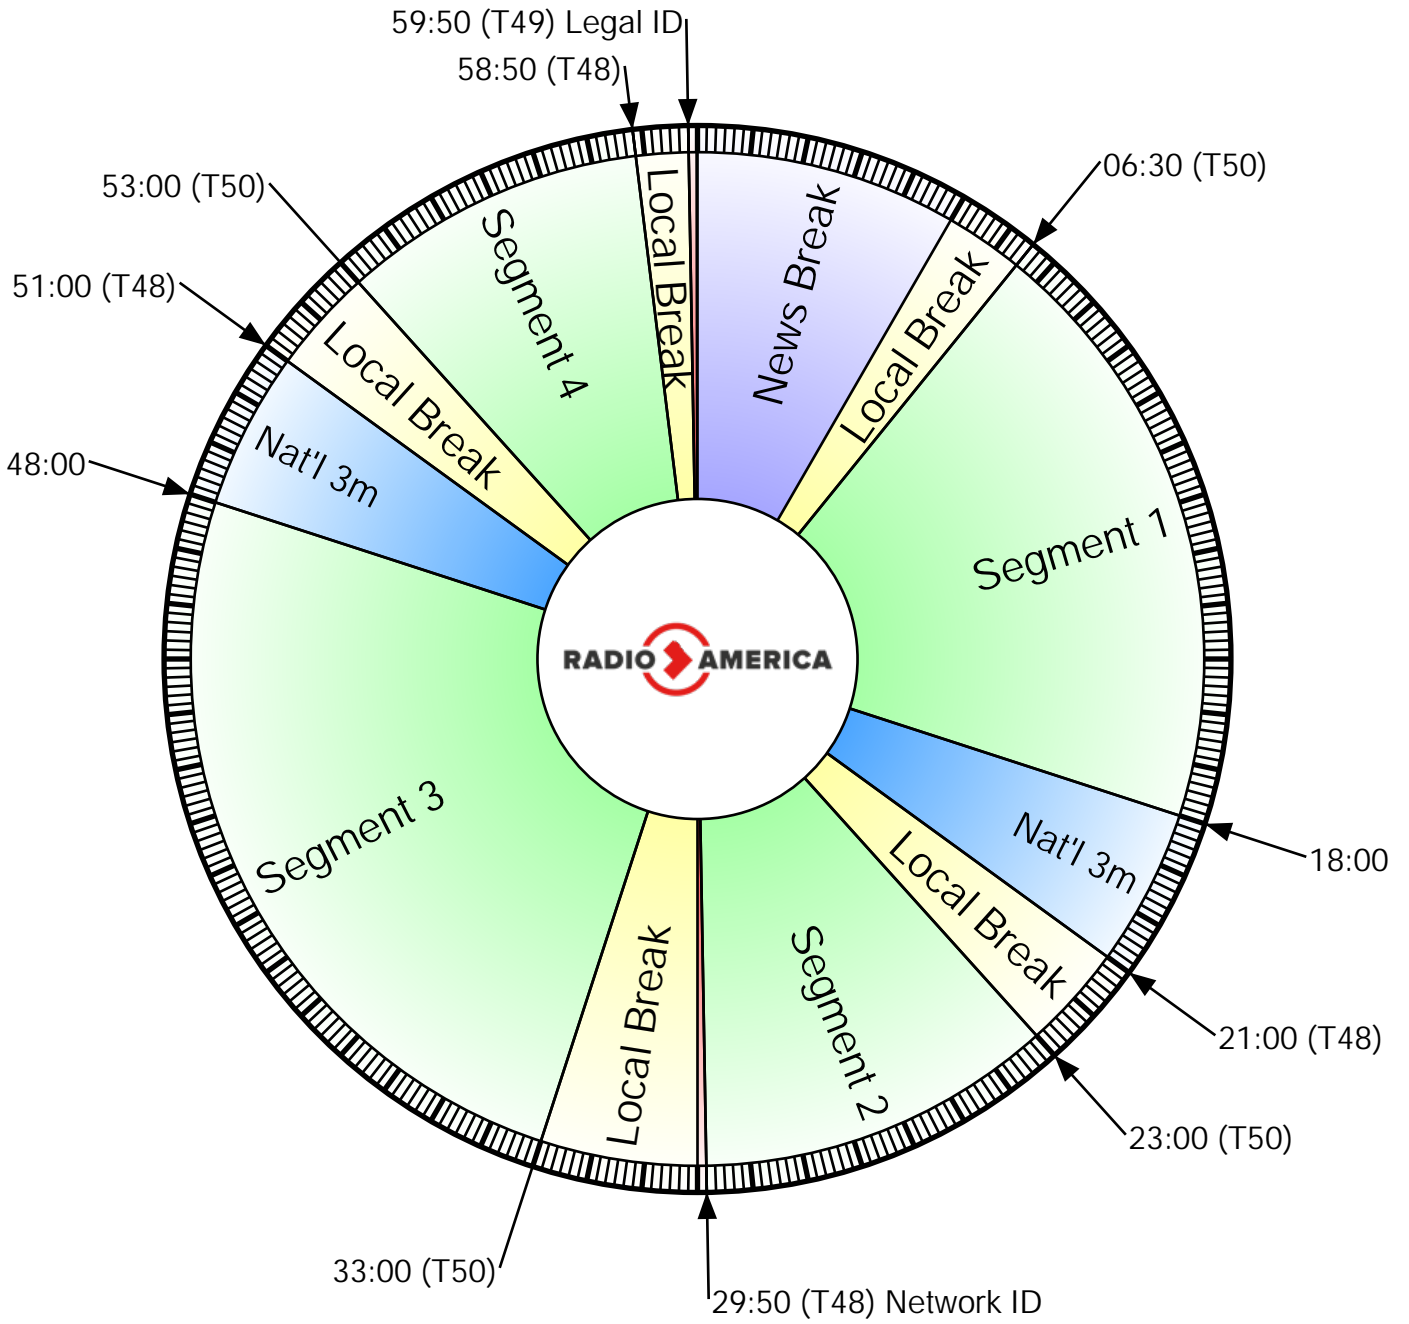

Passport Mommy Sundays 8 - 9 PM ET

RA Studio:
703-302-1000 (dial 1)
Affiliate Relations:
703-302-1000 (dial 2)

XDS Label:
RA-Passport Mommy
Cumulus TOC:
(914) 908-3210

Netcues:
(T48) = Local; (T49) = ID;
(T50) = Return