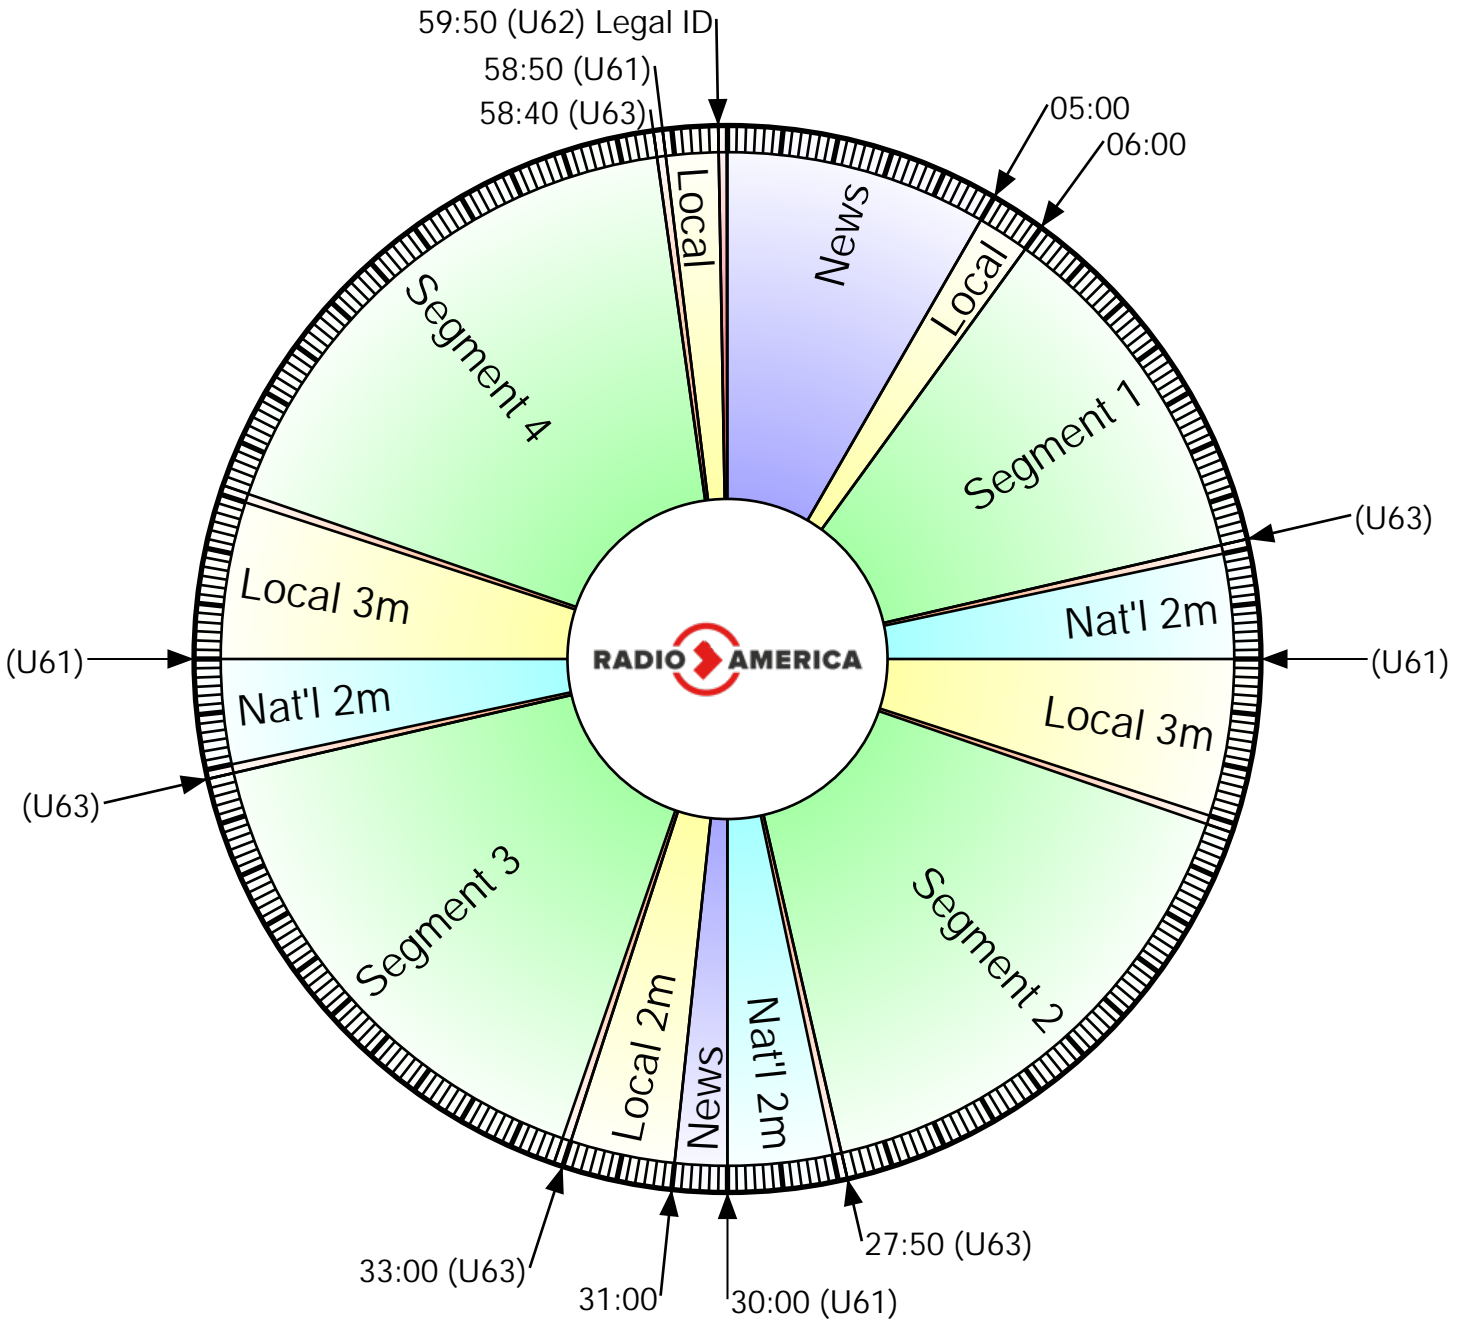

# Intelligent Medicine™

Live Saturdays 12:00 - 2:00 PM (ET)

RA Studio:  
703-302-1000 (dial 1)

Affiliate Relations:  
703-302-1000 (dial 2)

XDS Label:  
RA2 - Dr Hoffman

Cumulus TOC:  
(914) 908-3210

Except where exact times  
are indicated, breaks will float.

Netcues: (U61) = Local spots; (U63) = Liner, followed by 10s of music; (U62) = Legal ID