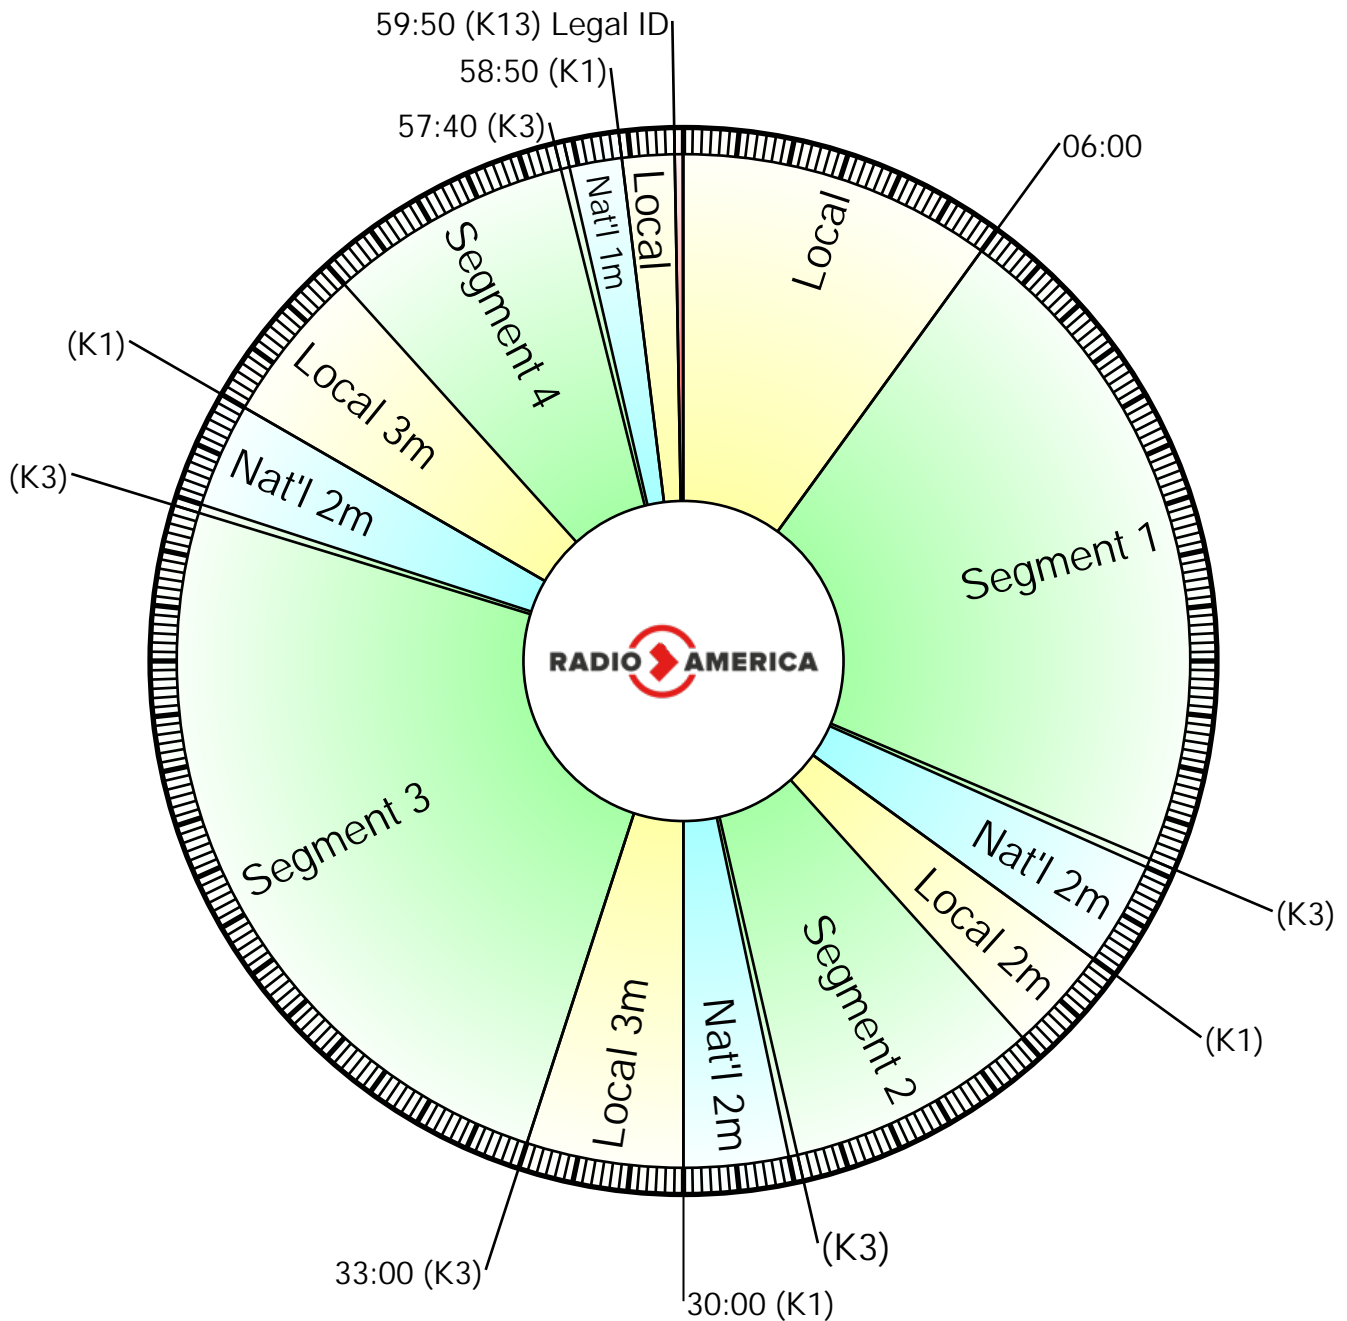

Intelligent Medicine with Dr. Ronald Hoffman

Saturdays 12 - 2 PM;
Sundays 12 - 1 AM, 3 - 4 AM (ET)

RA Studio:
703-302-1000 (dial 1)

Affiliate Relations:
703-302-1000 (dial 2)

Wegener Label:
RA - Intelligent Medicine with Dr
Hoffman

Westwood One:
(720) 873-5177

Except where exact times
are indicated, breaks will float.

Netcues: (K1) = Local; (K13) = ID;
(K3) = Return, followed by 10s of music.