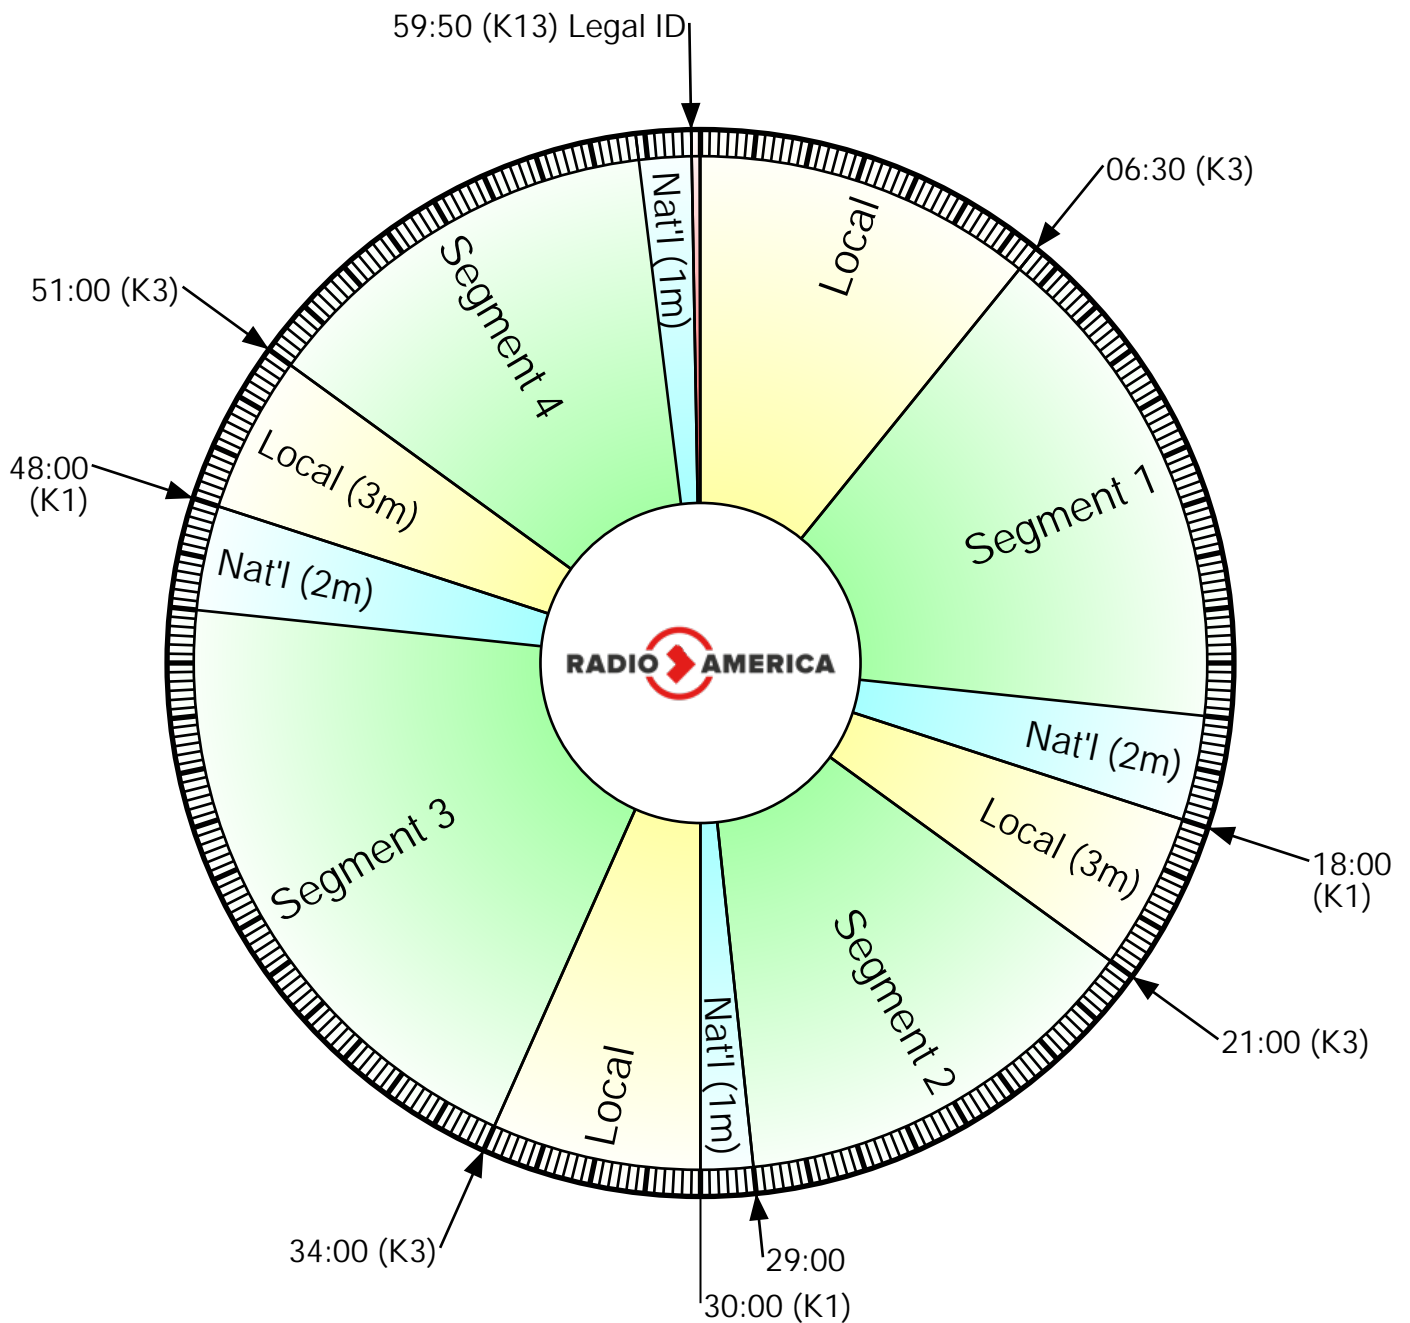

The Dr. Asa Show

Monday - Friday 6:00 - 9:00 AM (ET)

RA Studio:
703-302-1000 (dial 1)

Affiliate Relations:
703-302-1000 (dial 2)

Wegener Label:
RA - The Dr. Asa Show

Westwood One:
(720) 873-5177

Except where exact times
are indicated, breaks will float.

Netcues: (K1) = Local; (K13) = ID;
(K3) = Return, followed by 10s of music.