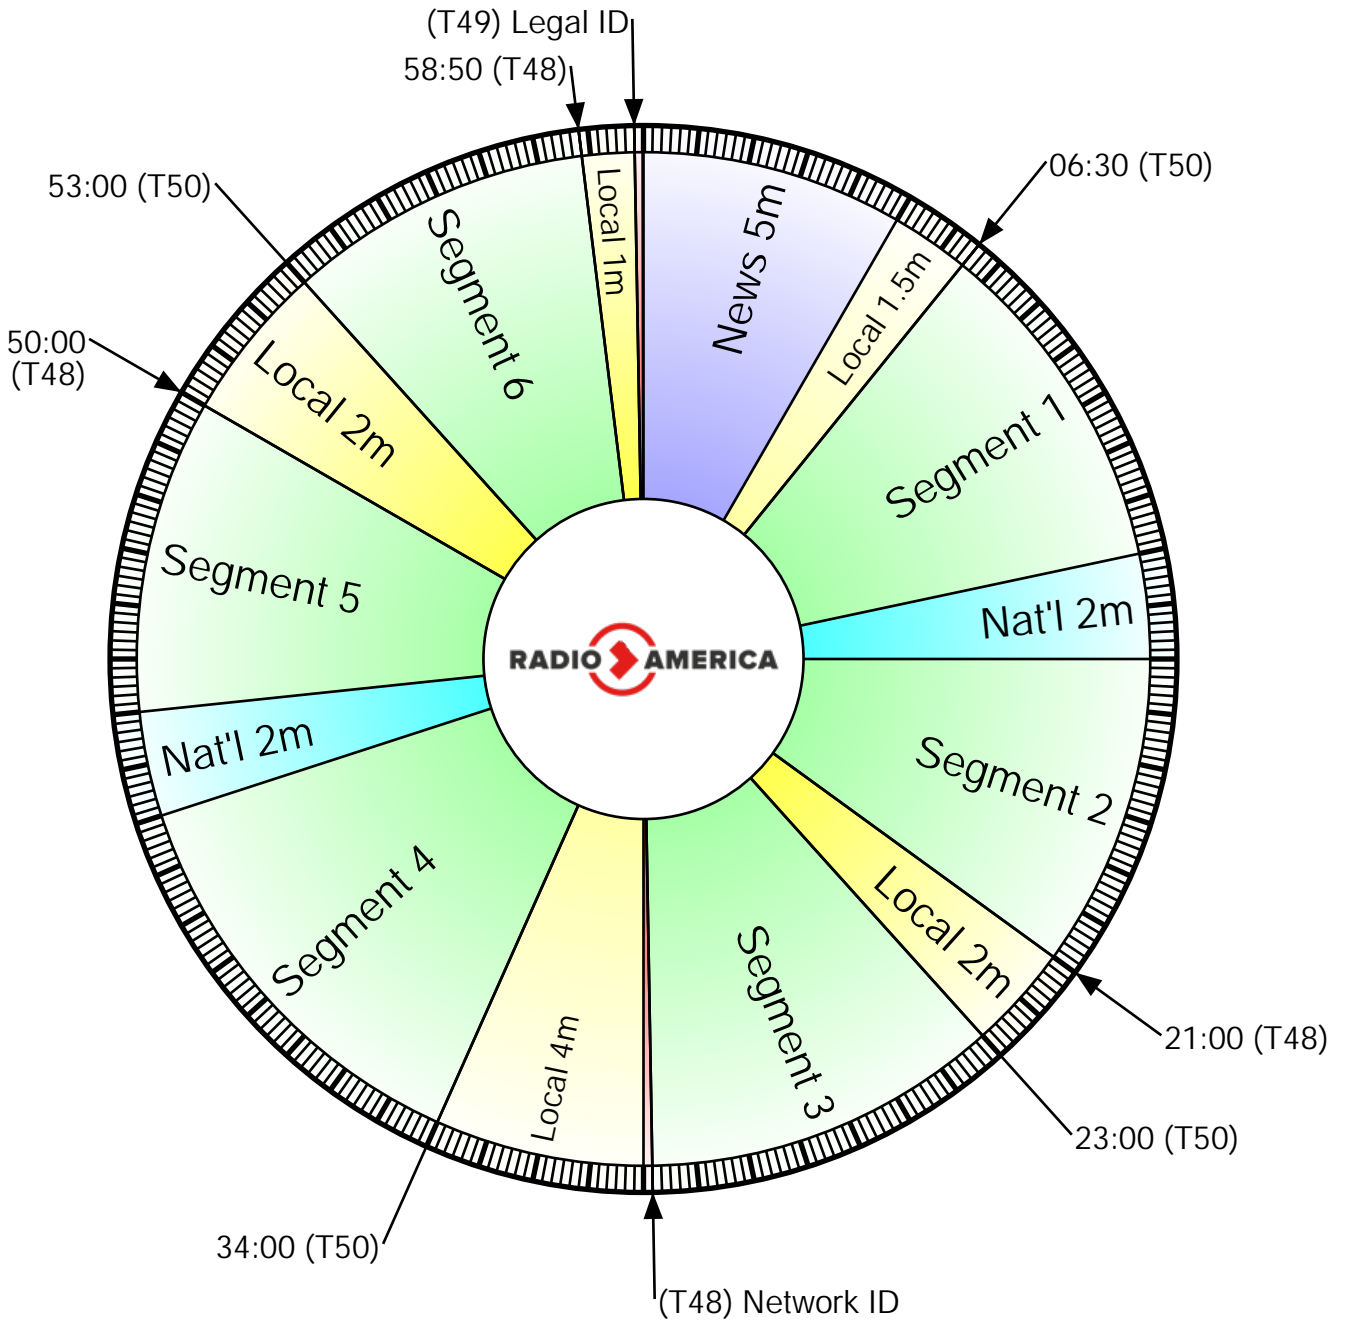

# The DJV Health Show

## Sat 7-8 AM, Sun 1-2 AM (ET)

RA Studio:  
703-302-1000 (dial 1)

Affiliate Relations:  
703-302-1000 (dial 2)

XDS Label:  
RA - The DJV Health Show

Cumulus TOC:  
(720) 873-5152

Except where exact times  
are indicated, breaks will float.

Network takes up to  
6 minutes in program time

Netcues: (T48) = Local; (T49) = ID; (T50) = Return, followed by 10s of music.