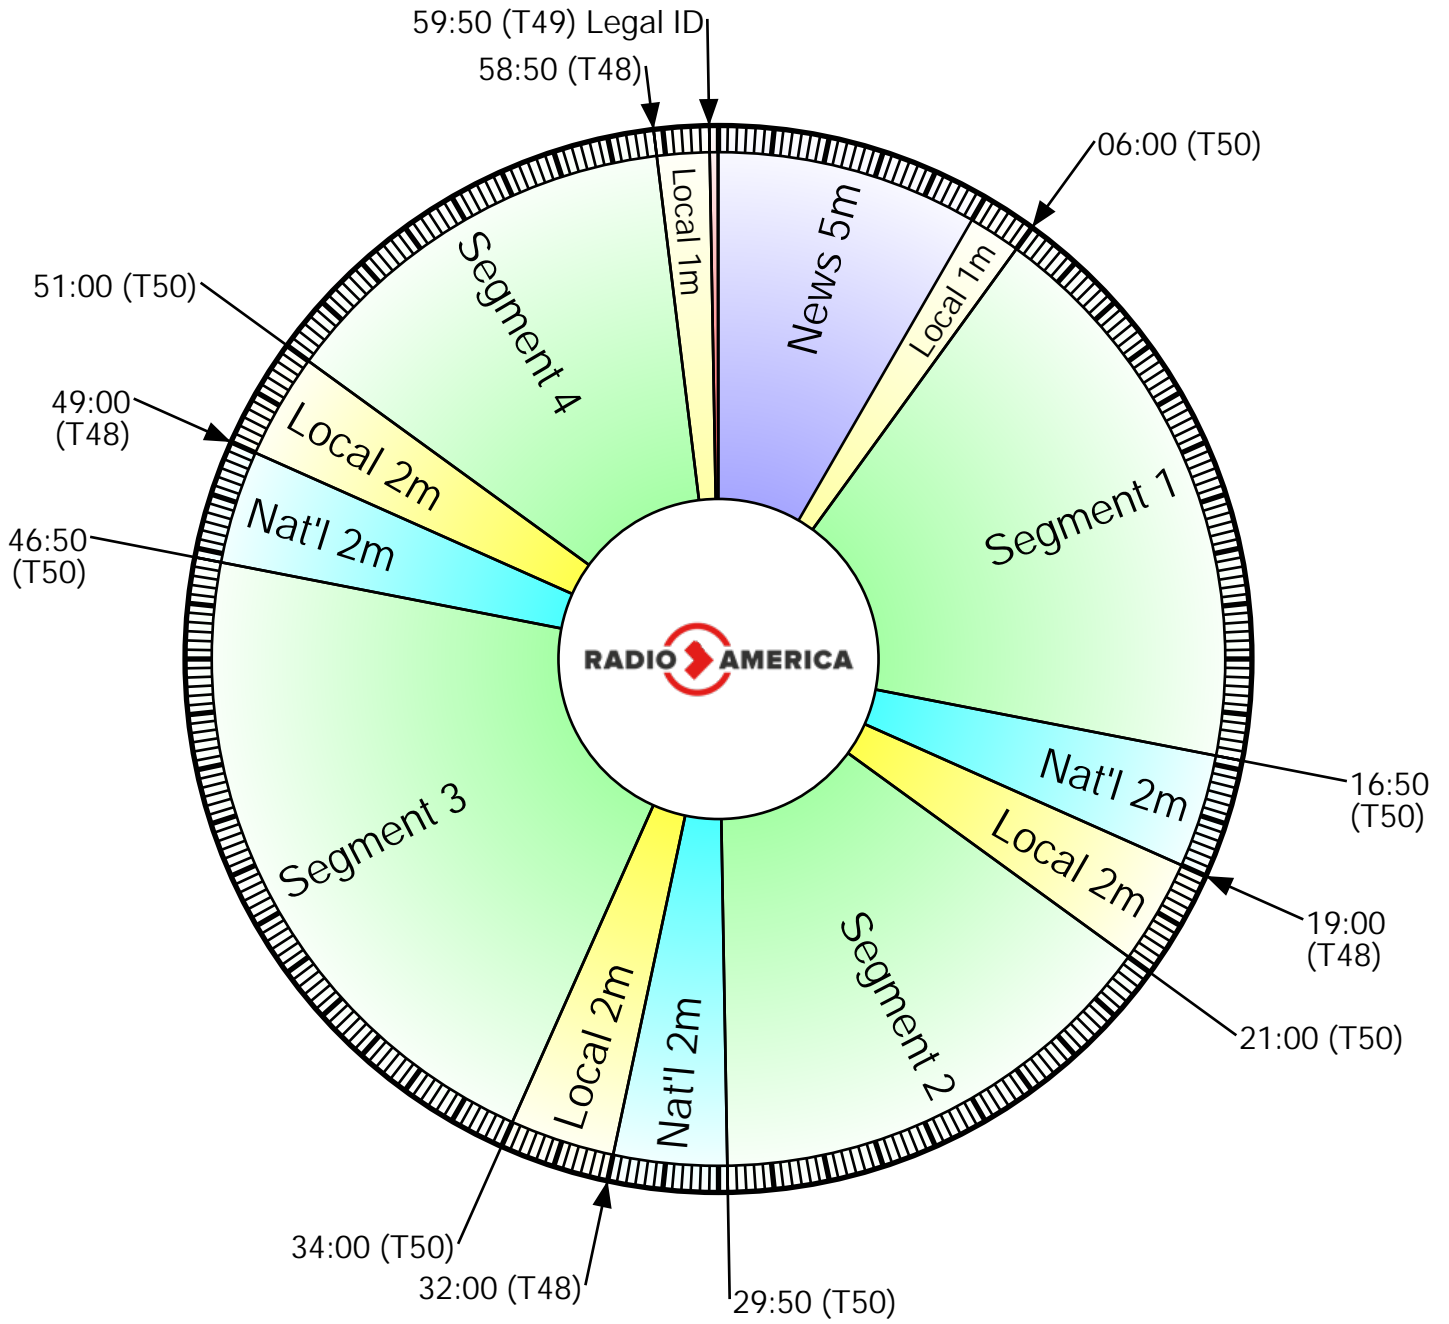

Monday - Friday 4-6p (ET)  
 Tuesday - Friday 12-2a

RA Studio:  
 703-302-1000 (dial 1)

Affiliate Relations:  
 703-302-1000 (dial 2)

Cumulus TOC:  
 (914) 908-3210

XDS Labels:

RA - Business Rockstars  
 (M-F 4-6 PM)

RA - Business Rockstars/Encore  
 (Tu-F 12-2a)

Netcues:

(T48) = Local; (T49) = ID;  
 (T50) = 10 second liner.