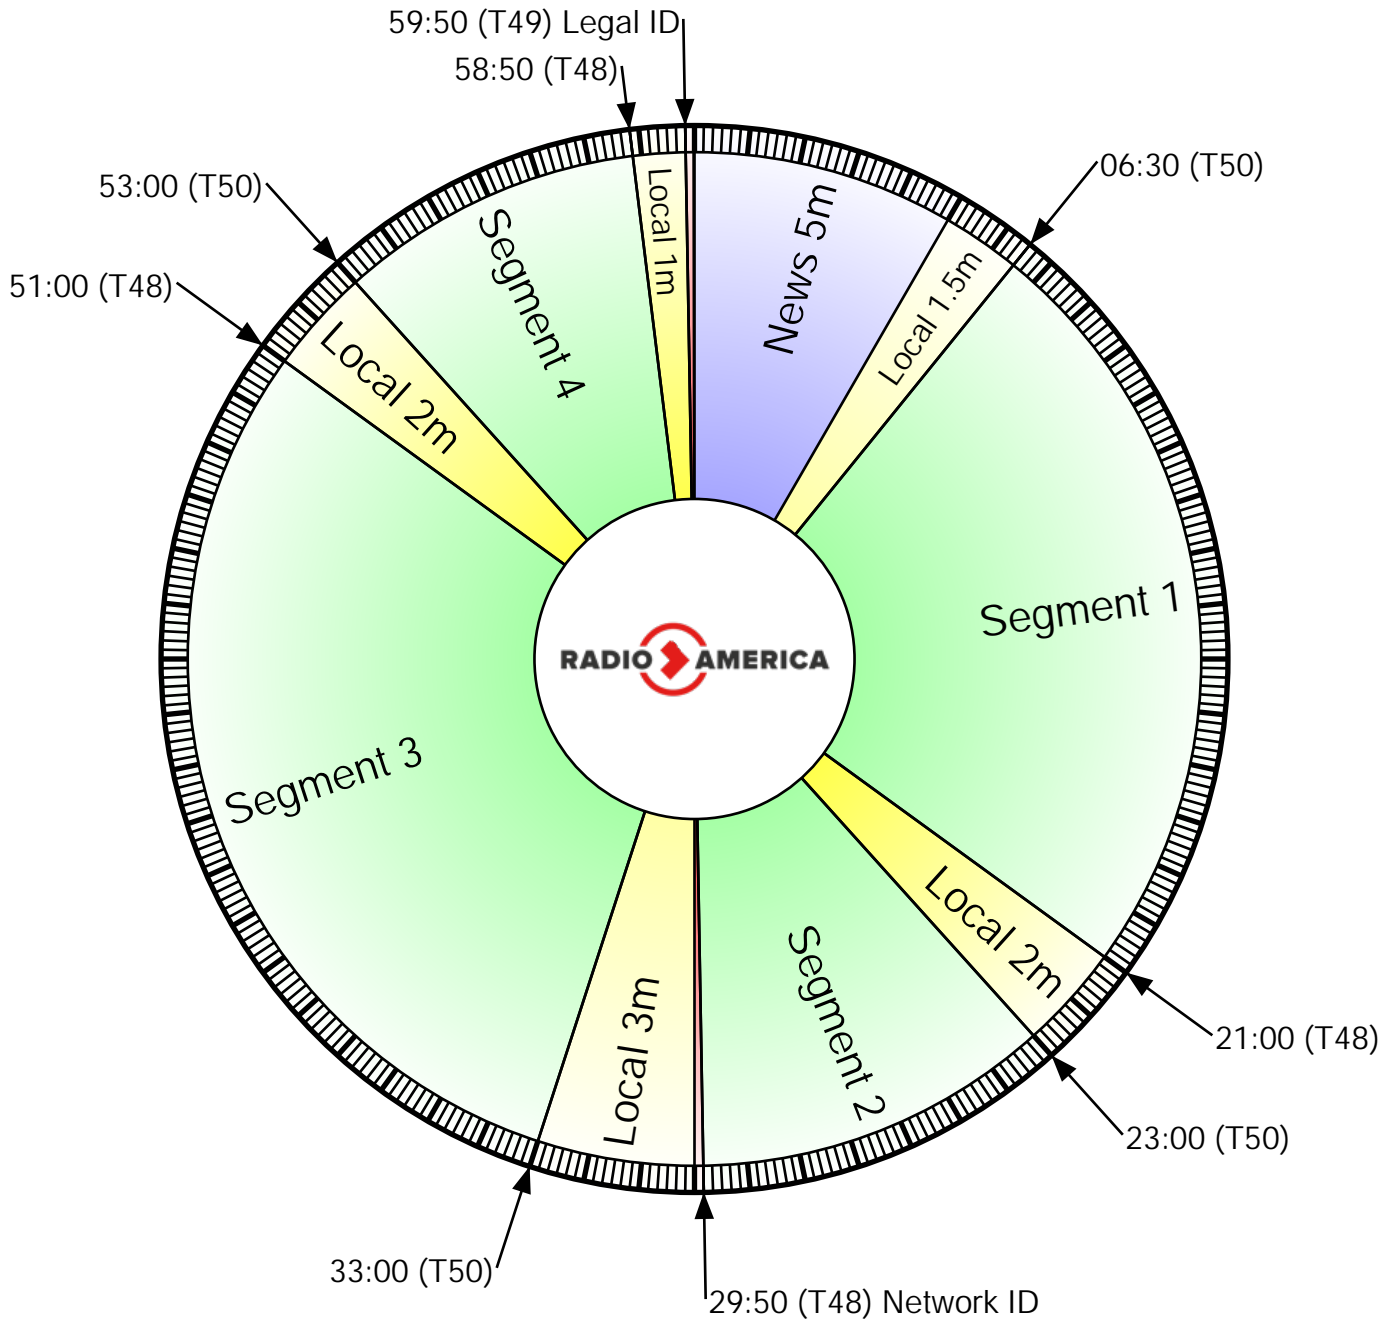

Best of Ricochet

Saturday 11 PM - 12 AM (ET)

RA Studio:
703-302-1000 (dial 1)

Affiliate Relations:
703-302-1000 (dial 2)

XDS Label:
RA - Best of Ricochet

Except where exact times
are indicated, breaks will float.

Network takes up to
6.5 minutes in program time

Netcues: (T48) = Local; (T49) = ID; (T50) = Return, followed by 10s of music.