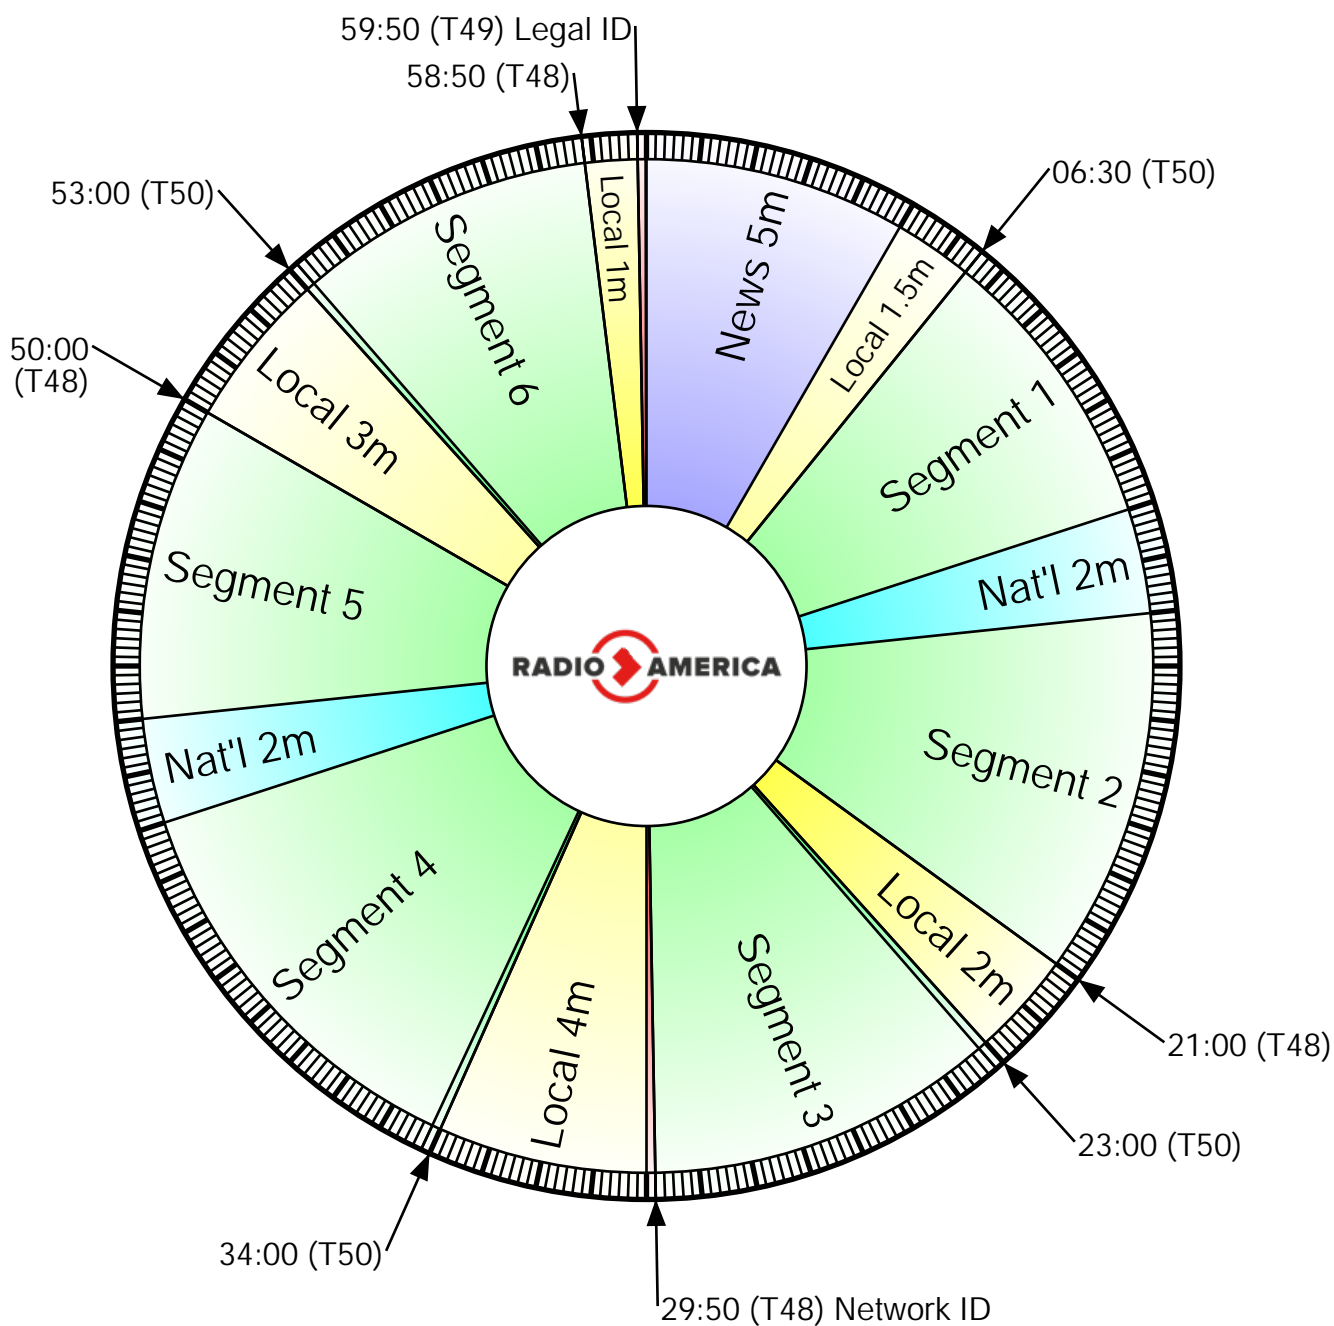

The American Family Farmer Thursdays 4 AM (ET)

RA Studio:
703-302-1000 (dial 1)

Affiliate Relations:
703-302-1000 (dial 2)

XDS Label:
RA - DJV Show - Stephan Live

Cumulus TOC:
(914) 908-3210

Except where exact times
are indicated, breaks will float.

Network takes up to
6.5 minutes in program time

Netcues: (T48) = Local; (T49) = ID; (T50) = Return, followed by 10s of music.