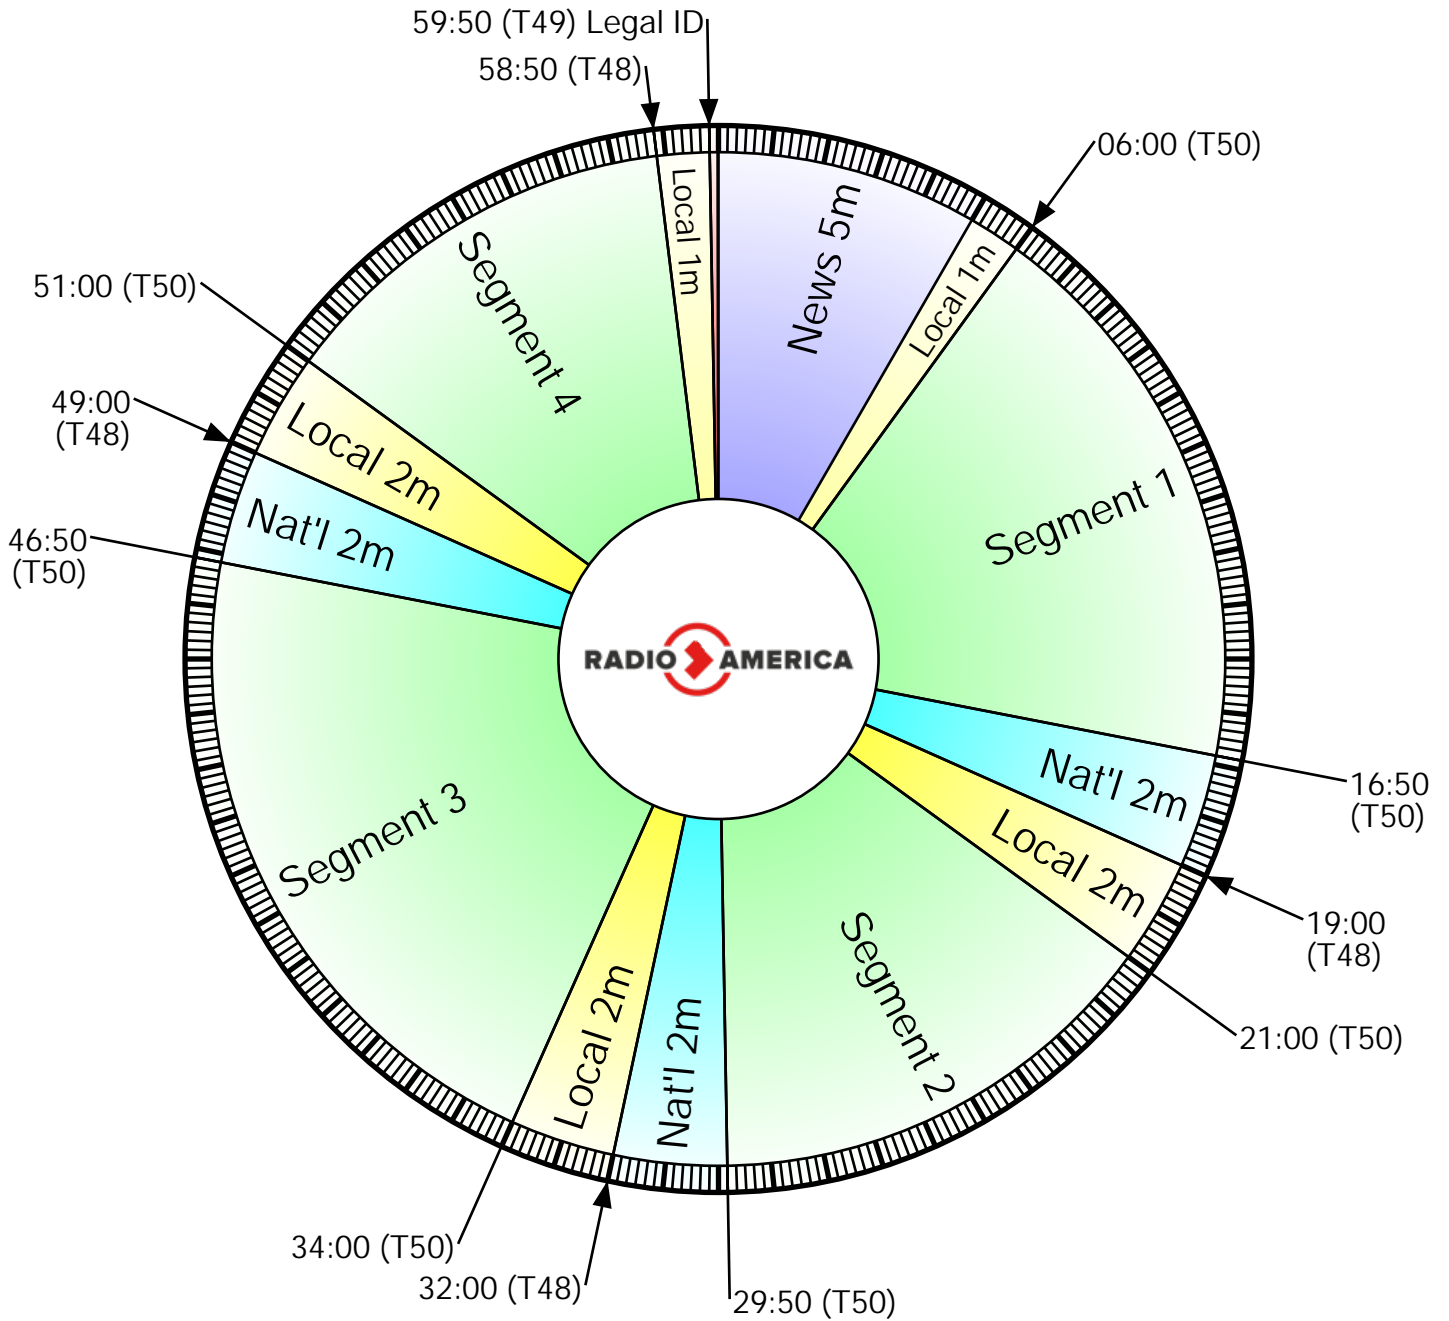

# Advice Line

Monday - Friday 4-6p (ET)  
 Tuesday - Friday 12-2a

RA Studio:  
 703-302-1000 (dial 1)

Affiliate Relations:  
 703-302-1000 (dial 2)

Cumulus TOC:  
 (914) 908-3210

XDS Labels:

RA - Advice Line  
 (M-F 4-6 PM)

RA - Advice Line/Encore  
 (Tu-F 12-2a)

Netcues:

(T48) = Local; (T49) = ID;  
 (T50) = 10 second liner.