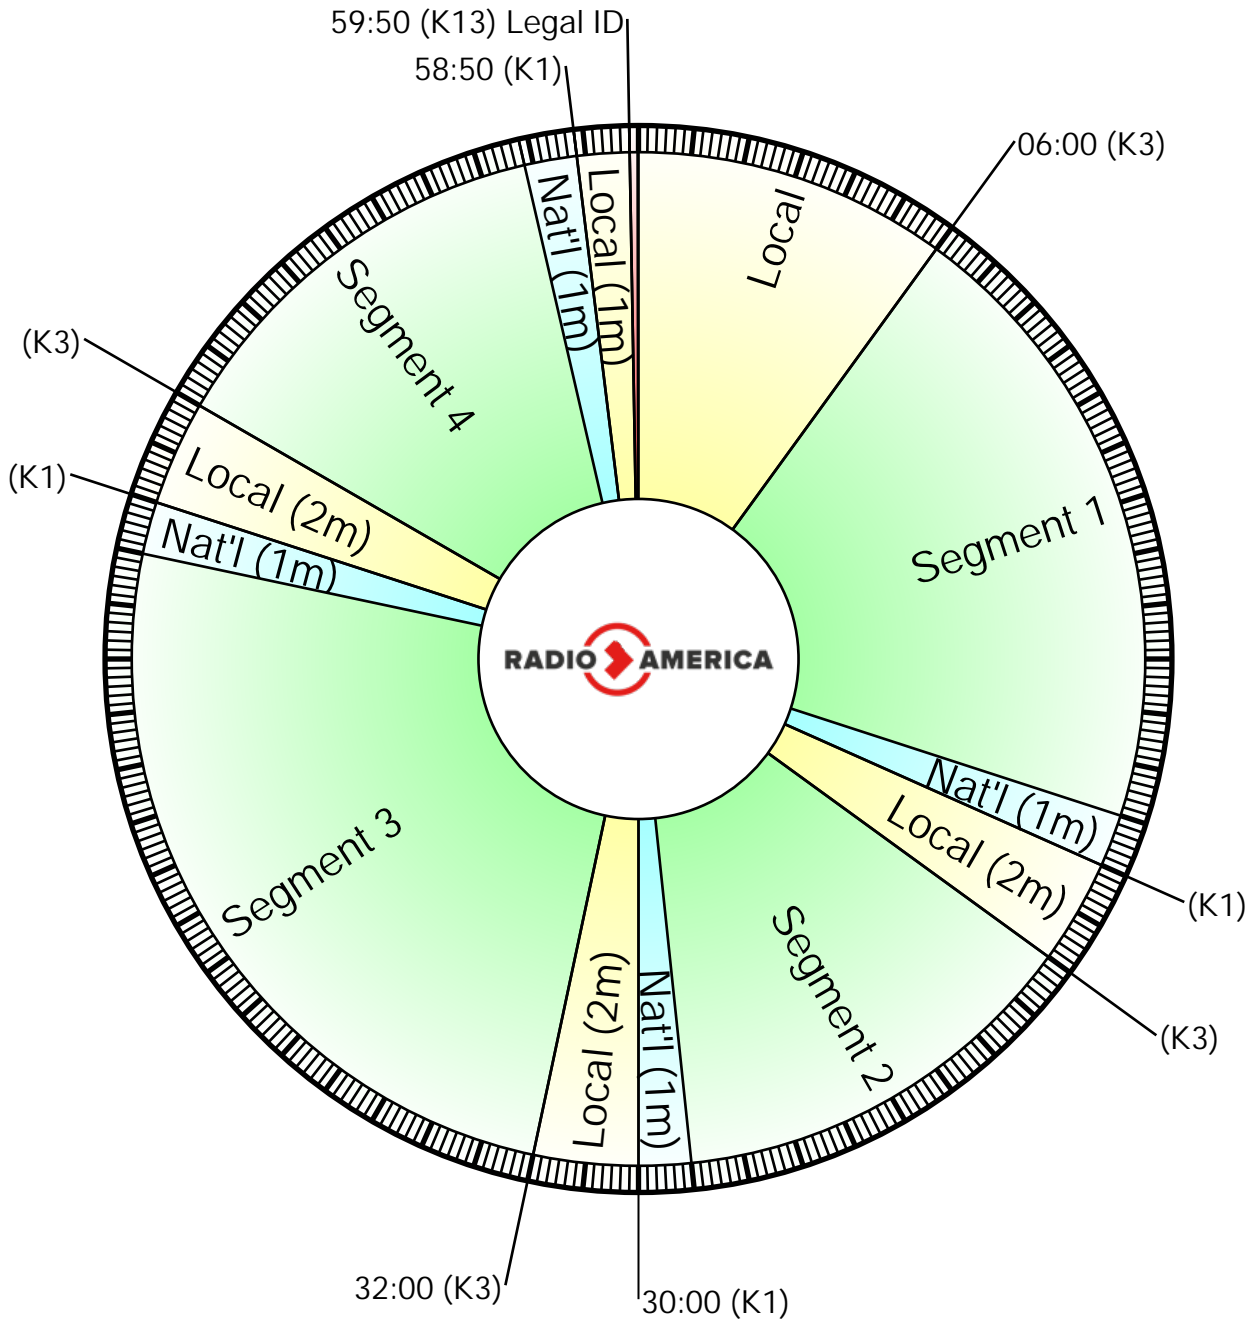

Todd Herman Show

Saturdays 8 - 10 PM; Sundays 3 - 4 PM (ET)

RA Studio:
703-302-1000 (dial 1)

Affiliate Relations:
703-302-1000 (dial 2)

Wegener Label:
RA - The Todd Herman Show

Westwood One:
(720) 873-5177

Except where exact times
are indicated, breaks will float.

Netcues: (K1) = Local; (K13) = ID;
(K3) = Return, followed by 10s of music.