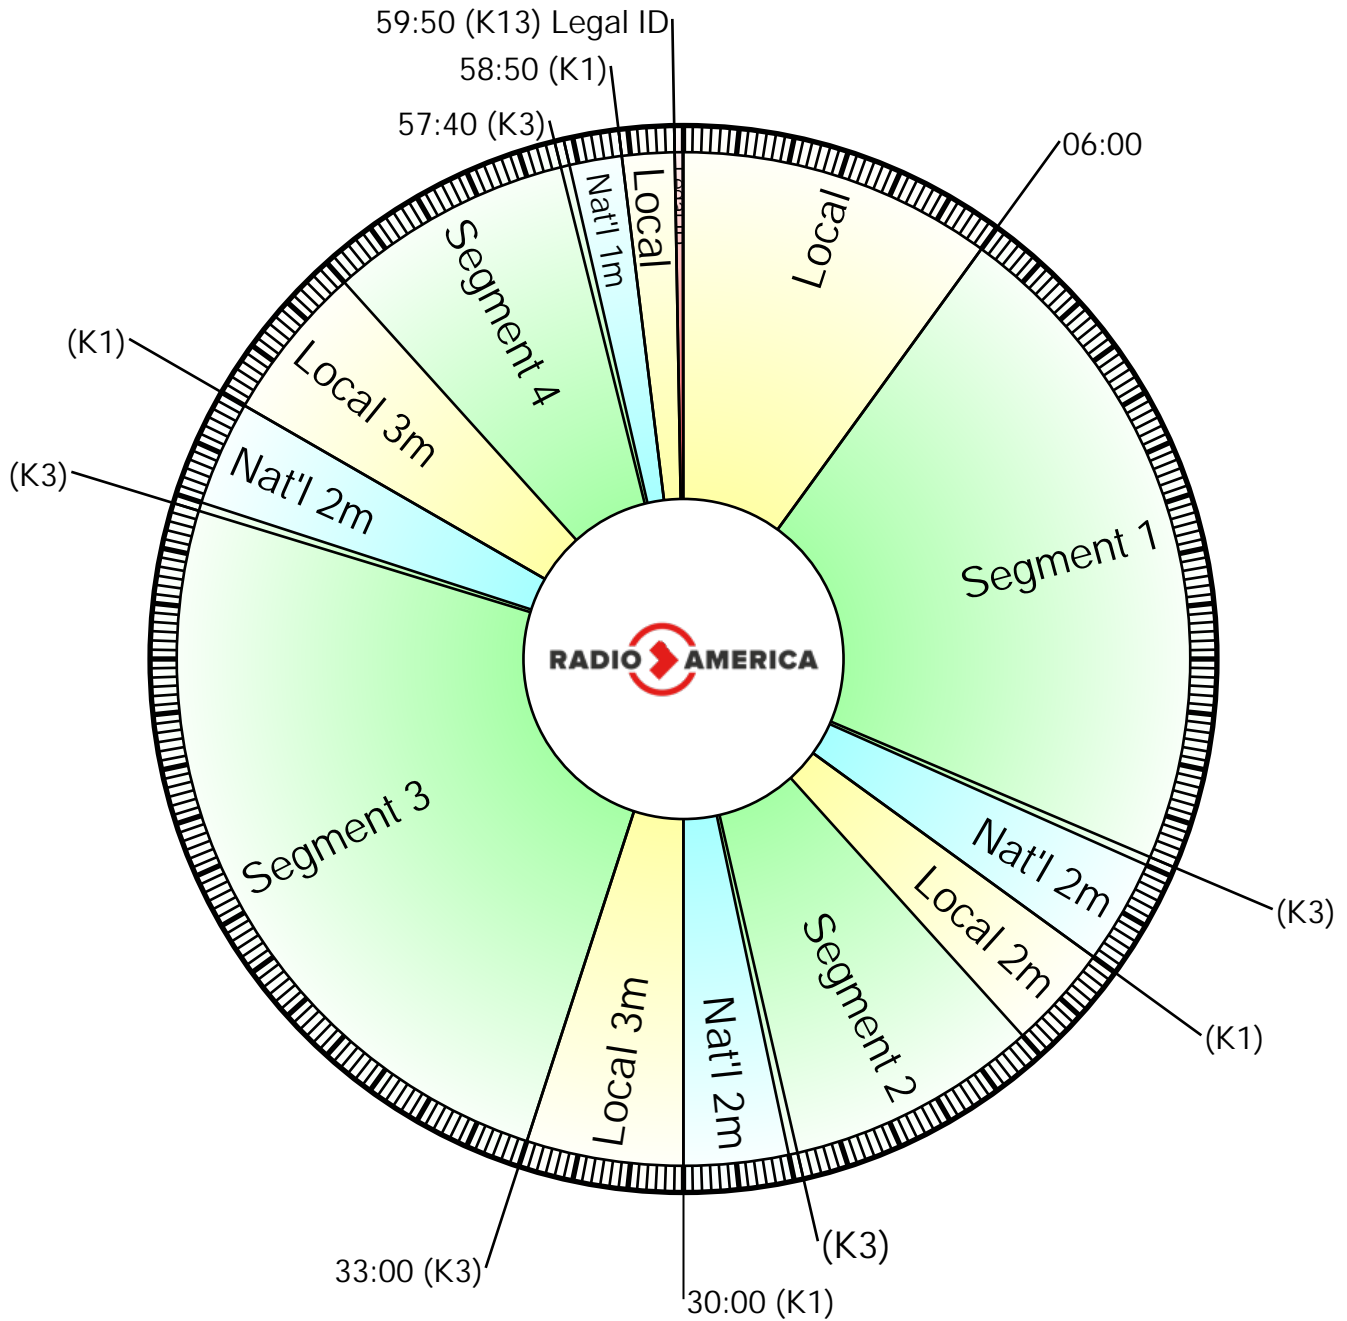

Intelligent Medicine with Dr. Ronald Hoffman

Saturdays 12 - 2 PM;
Sundays 12 - 1 AM, 3 - 4 AM (ET)
Mondays 1 - 3 AM (ET)

RA Studio:
703-302-1000 (dial 1)

Affiliate Relations:
703-302-1000 (dial 2)

Wegener Label:
RA - Intelligent Medicine with Dr
Hoffman

Westwood One:
(720) 873-5177

Except where exact times
are indicated, breaks will float.

Netcues: (K1) = Local; (K13) = ID;
(K3) = Return, followed by 10s of music.