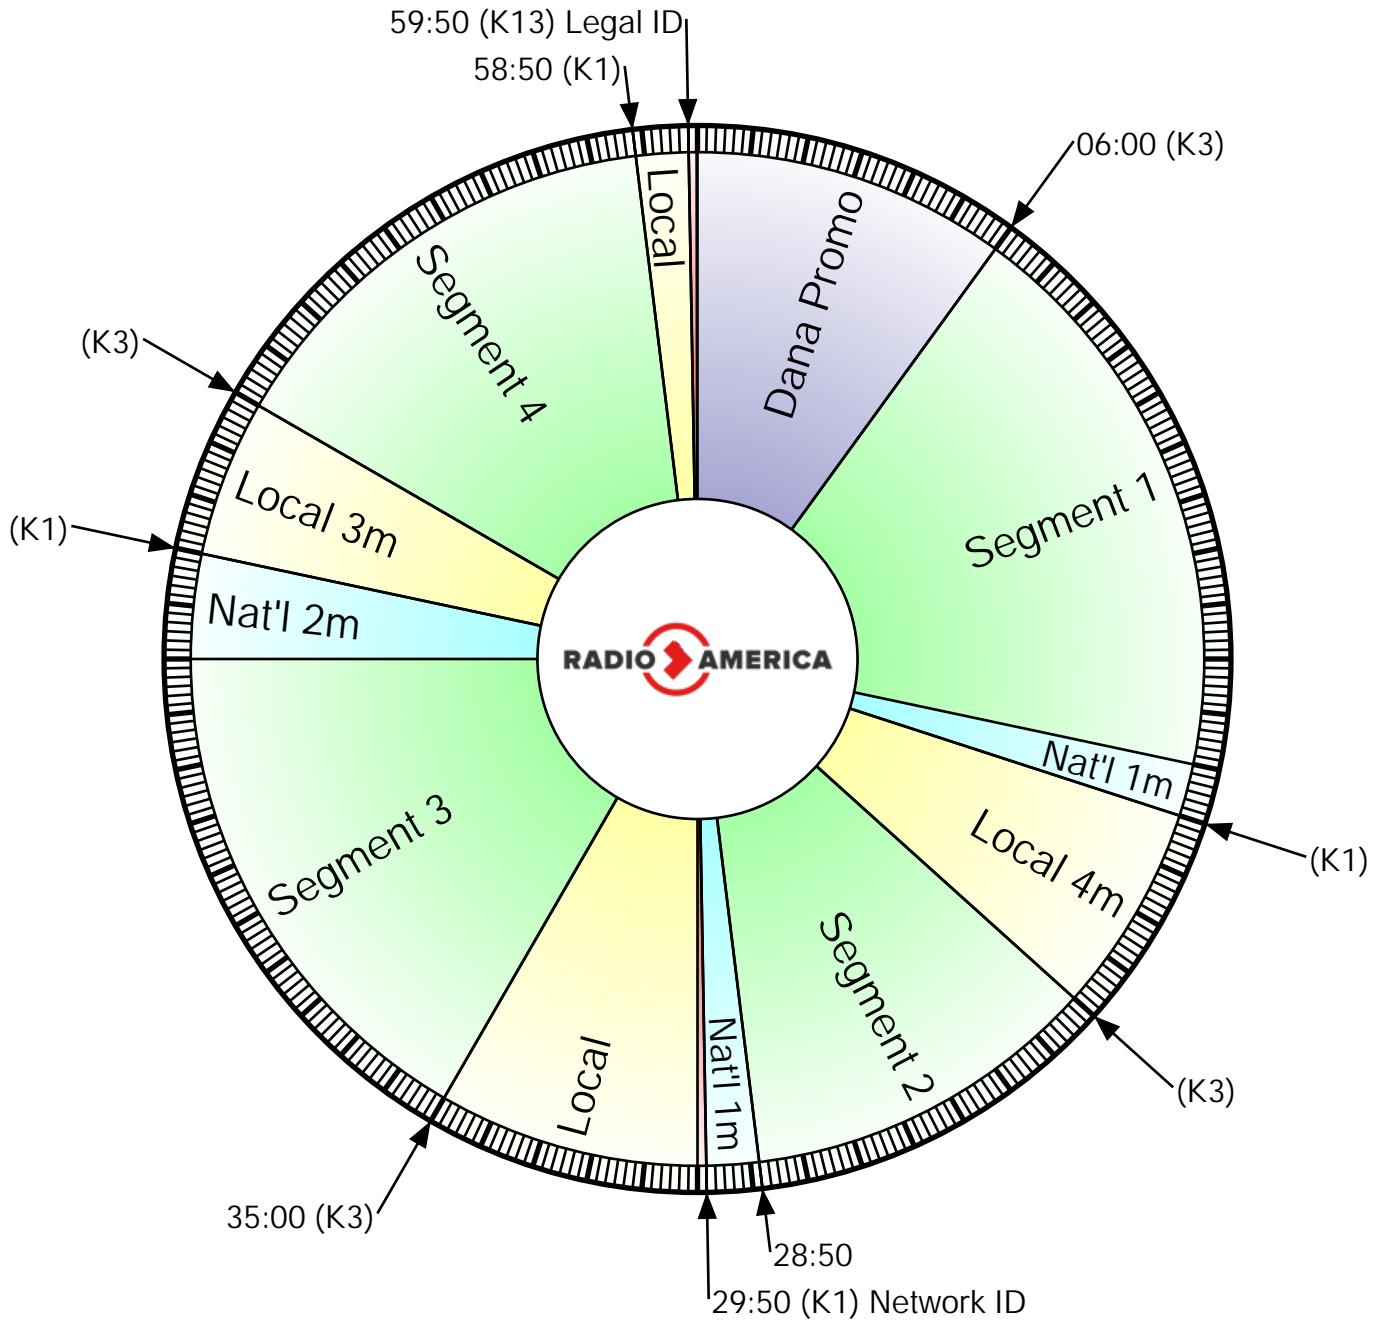

the DANA SHOW

Live Monday - Friday 12:00 - 3:00 PM (ET)

RA Studio:
703-302-1000 (dial 1)

Affiliate Relations:
703-302-1000 (dial 2)

Wegener Labels:
RA - Dana Show
RA - TOH Pre Show Fill

Westwood One:
(720) 873-5177

Except where exact times
are indicated, breaks will float.

Netcues: (K1) = Local; (K13) = ID;
(K3) = Return, followed by 10s of music.