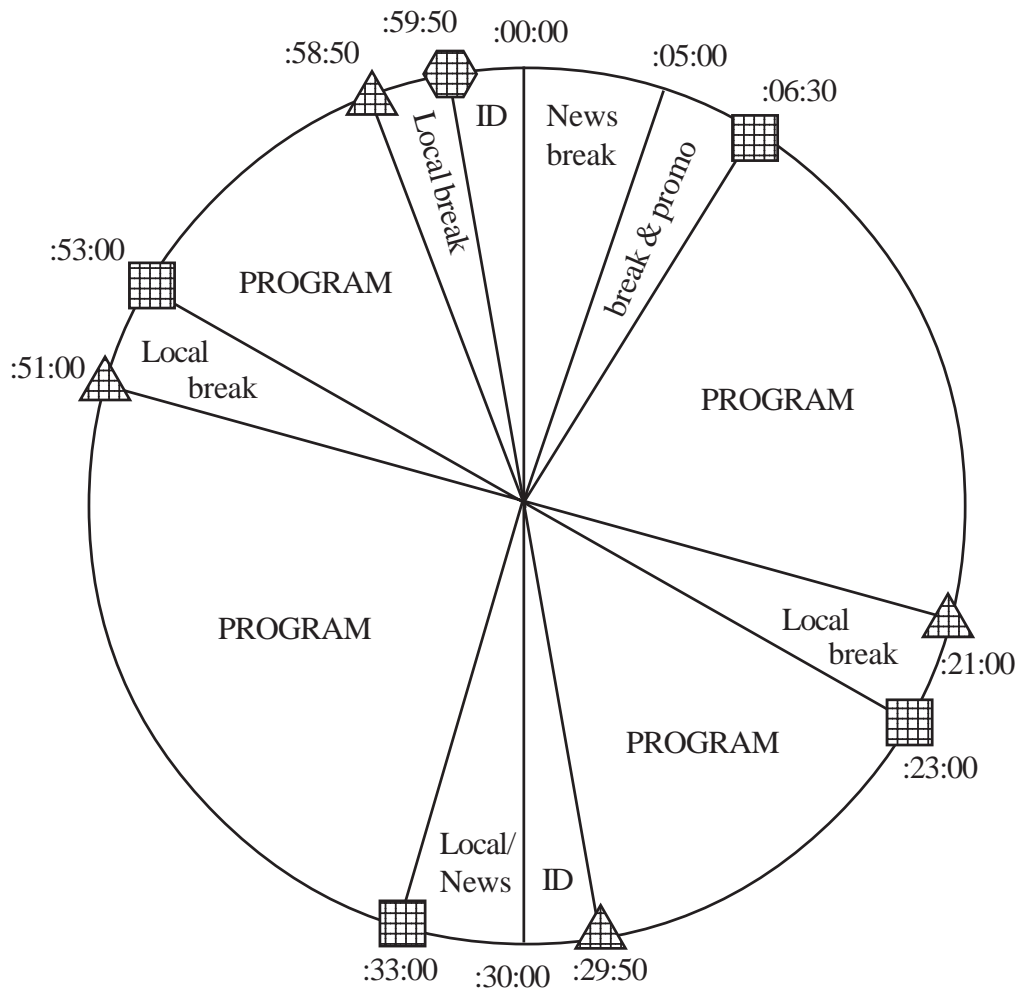

SATELLITES:

XDS Label:  
RA - Talk Radio  
Countdown Show

Network Takes up to 6 Minutes in Program Time

  
**Return**  
Netque T50

  
**Local**  
Netque T48

  
**Legal ID**  
Netque T49

\*Pie chart not to scale