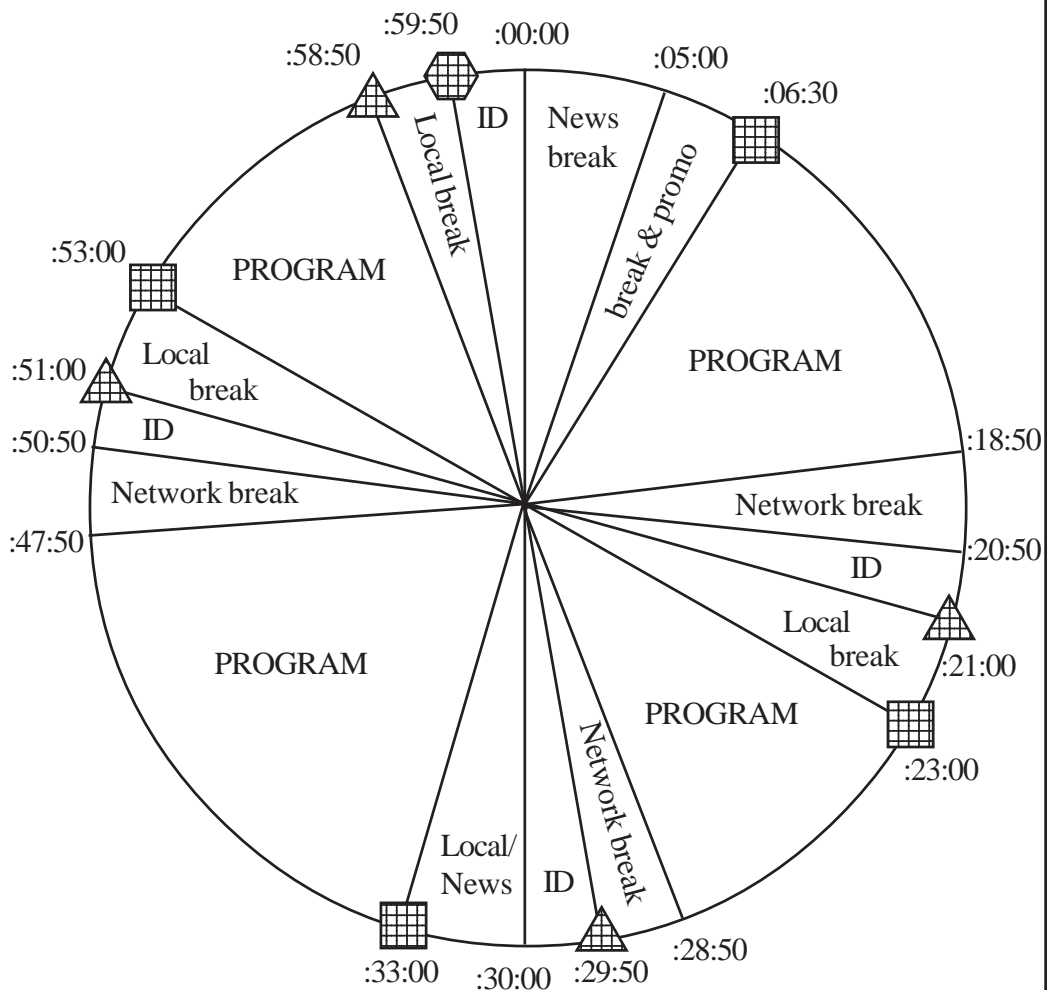

EMERGENCY FEED
ISDN 703-807-2698 /
2699 (G.722 64/32)

SATELLITES:

XDS Label:
Radio America

Network Takes up to 6 Minutes in Program Time

Return
Netque T50

Local
Netque T48

Legal ID
Netque T49

*Pie chart not to scale