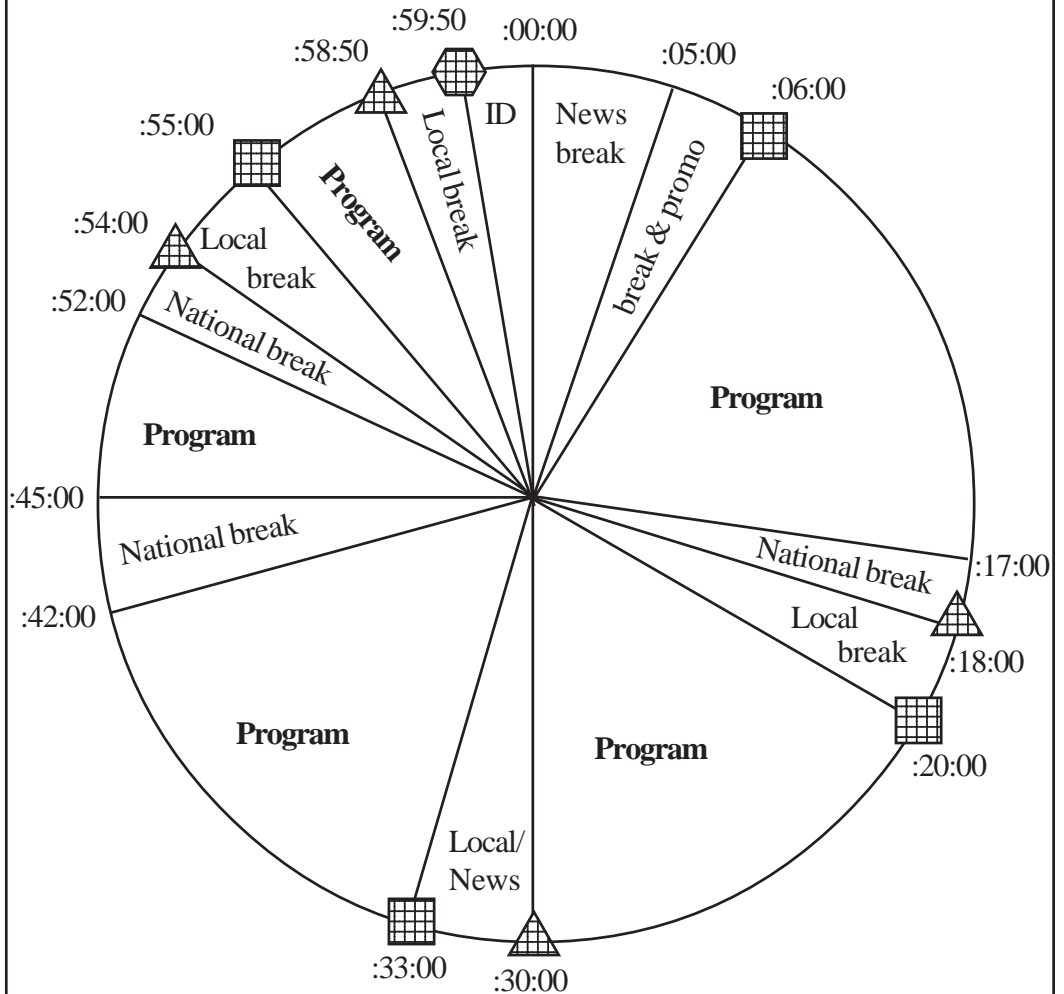

# The Dr. Bob Martin Show

Sundays 8 - 10 a.m. ET

**CONTACT INFO:**

STUDIO HOTLINE:  
703-469-1748

RA OFFICE:  
703-302-1000  
(dial 1 for technical help)

LIVE CALL IN LINE:  
800-510-8255

**TECHNICAL:**

EMERGENCY FEED  
ISDN 703-807-2698 /  
2699 (G.722 64/32)

**SATELLITES:**

XDS Label:  
"RA - Dr. Bob  
Martin Show"

**Network Takes up to 6 Minutes in Program Time**

  
**Return**  
Netque T50

  
**Local**  
Netque T48

  
**Legal ID**  
Netque T49

\*Pie chart not to scale