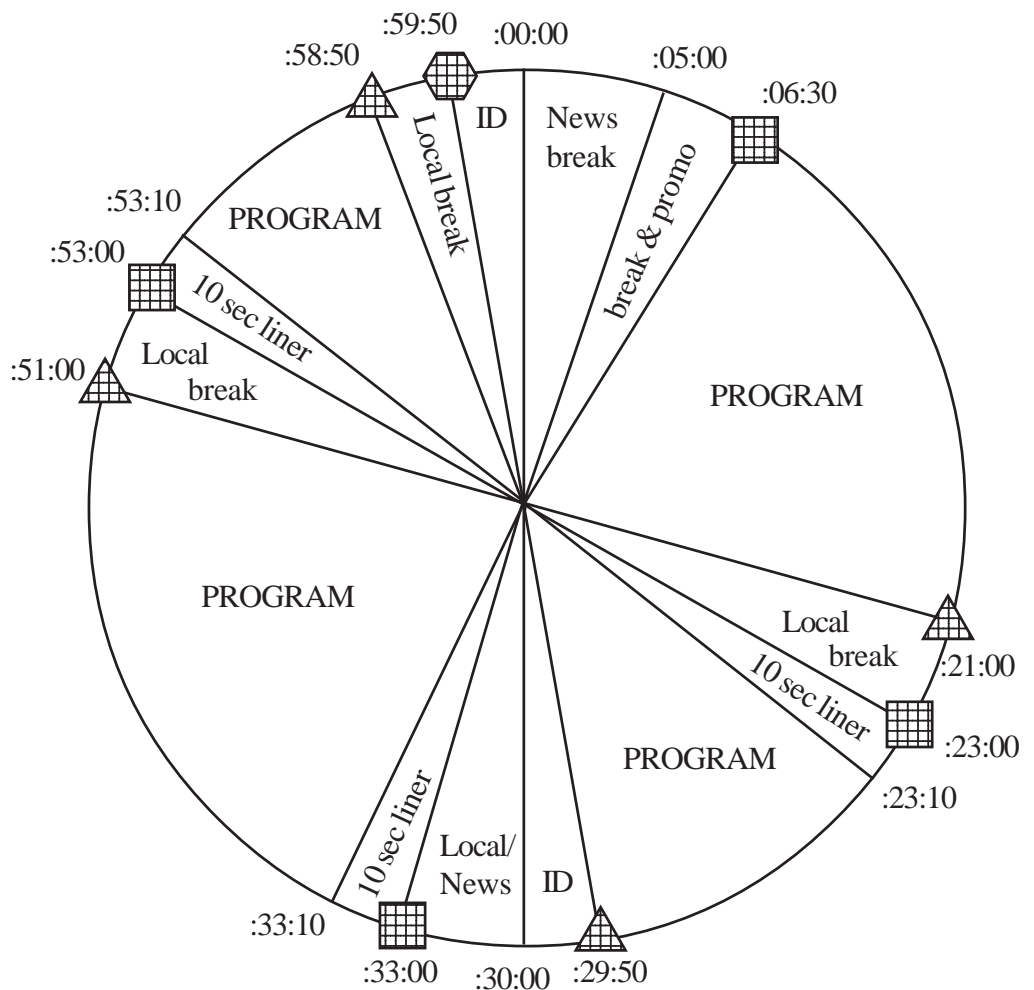

STEVE DALE'S PET WORLD

LIVE SUNDAY 2-3 PM ET

CONTACT INFO:

STUDIO HOTLINE:
703-469-1748

RA OFFICE:
703-302-1000
(dial 1 for technical help)

TECHNICAL:

EMERGENCY FEED
ISDN 703-807-2698 /
2699 (G.722 64/32)

SATELLITES:

XDS Label:
RA - Steve Dale's Pet
World

Network Takes up to 6 Minutes in Program Time

Return
Netque T50

Local
Netque T48

Legal ID
Netque T49

*Pie chart not to scale