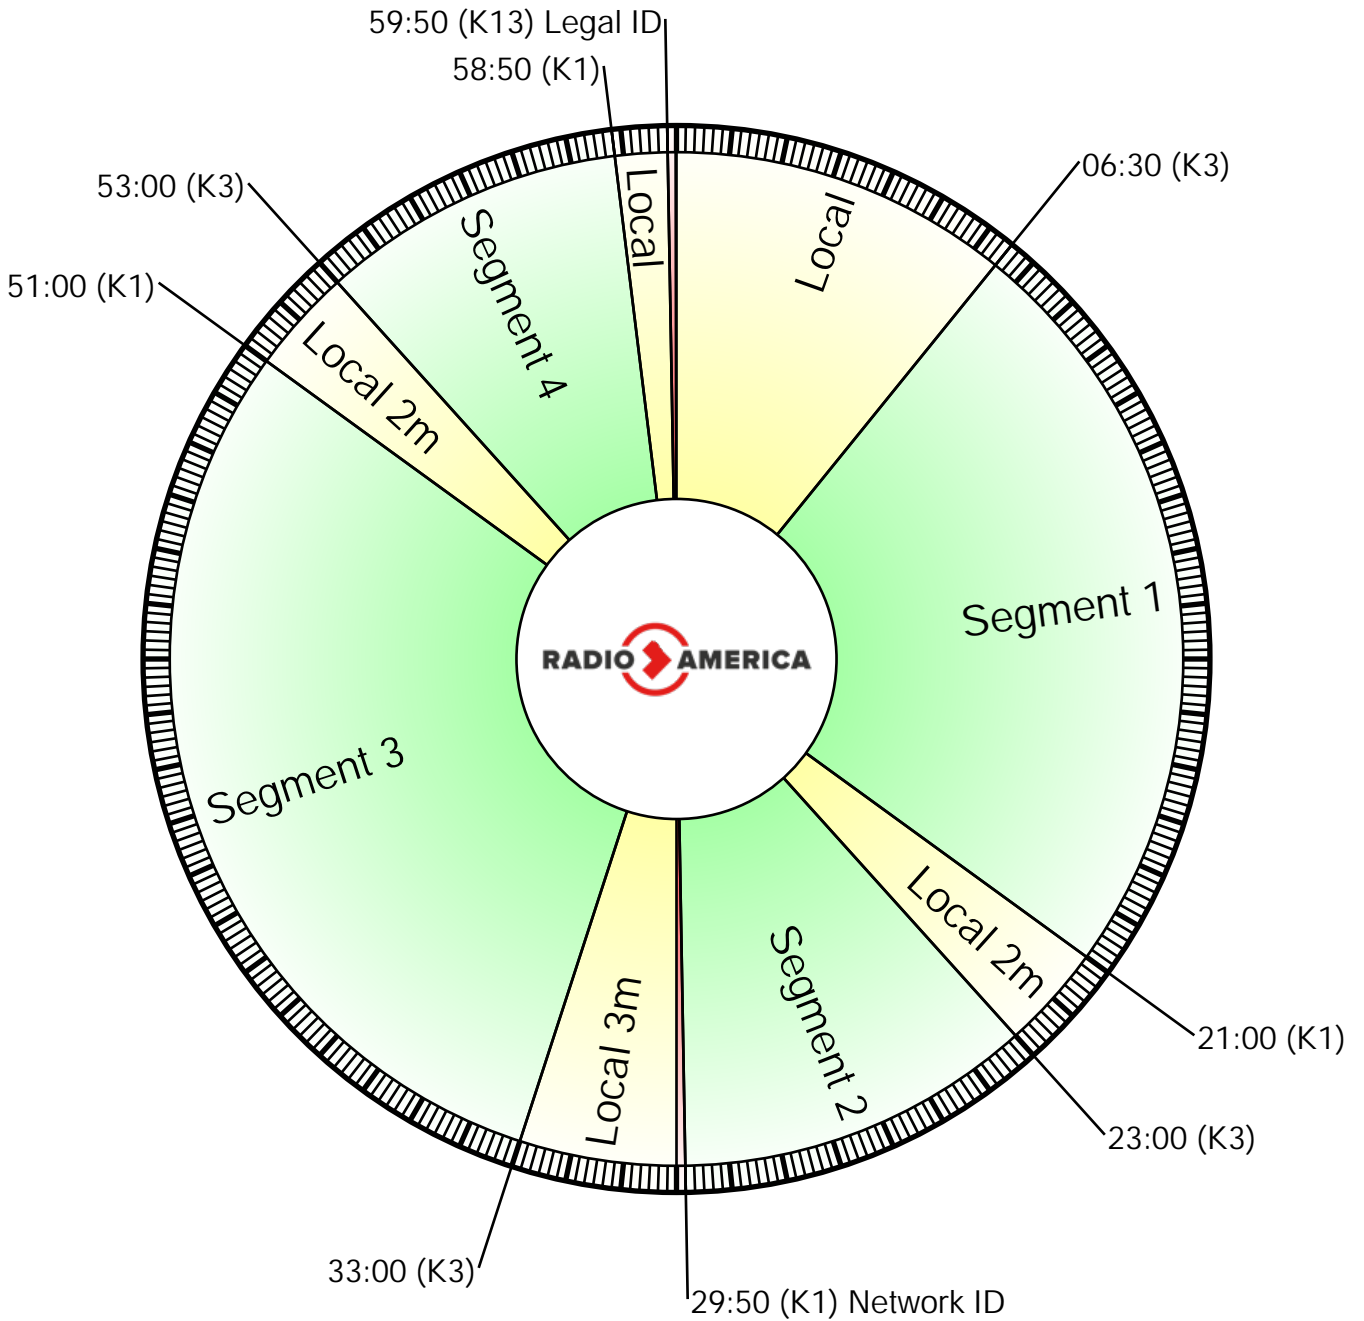

Steve Dale's Pet World

Sunday 2 - 3 PM (ET)

RA Studio:
703-302-1000 (dial 1)

Affiliate Relations:
703-302-1000 (dial 2)

Wegener Label:
RA - Steve Dale's Pet World

Westwood One:
(720) 873-5177

Except where exact times
are indicated, breaks will float.

Netcues: (K1) = Local; (K13) = ID;
(K3) = Return, followed by 10s of music.