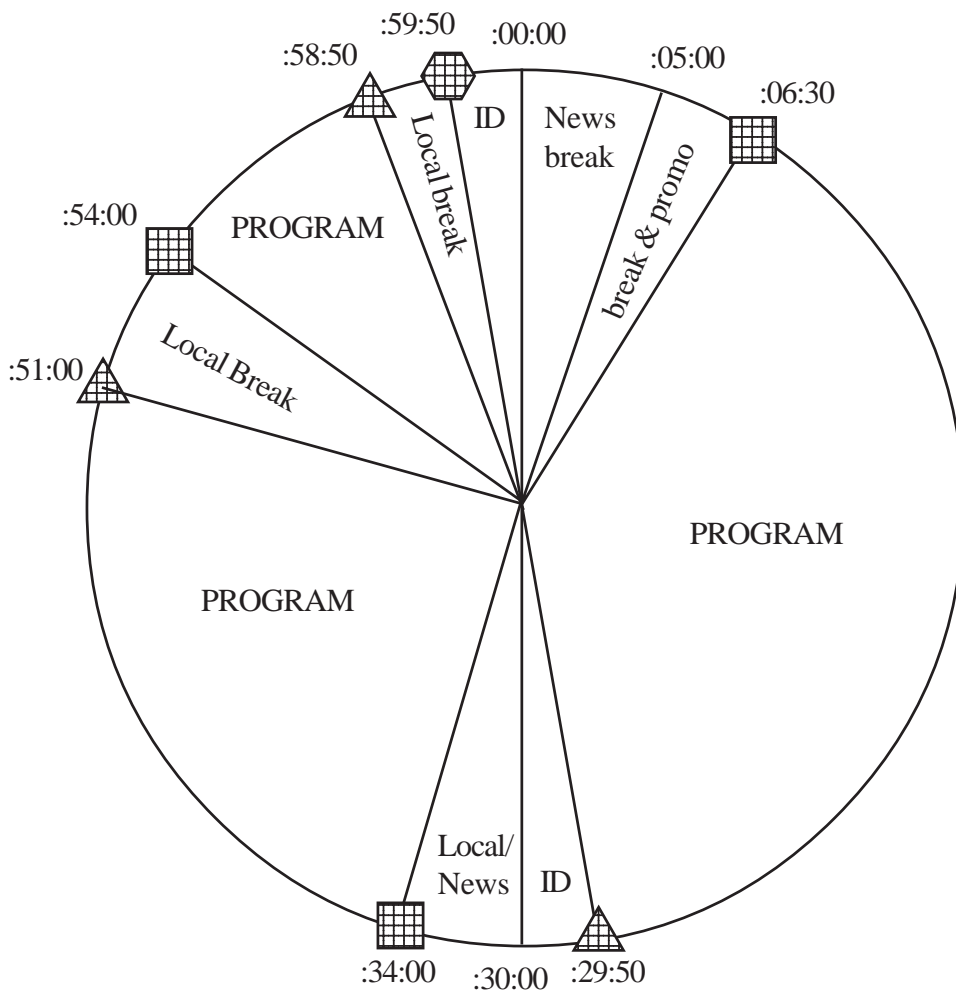

THE MONEY PIT

LIVE SUNDAY NOON - 2 PM ET

CONTACT INFO:

STUDIO HOTLINE:
703-469-1748

RA OFFICE:
703-302-1000
(dial 1 for technical help)

TECHNICAL:

EMERGENCY FEED
ISDN 703-807-2698 /
2699 (G.722 64/32)

SATELLITES:

XDS Label:
RA - The Money Pit

Network Takes up to 6 Minutes in Program Time

 Return Netque T50	 Local Netque T48	 Legal ID Netque T49
---	---	---

*Pie chart not to scale