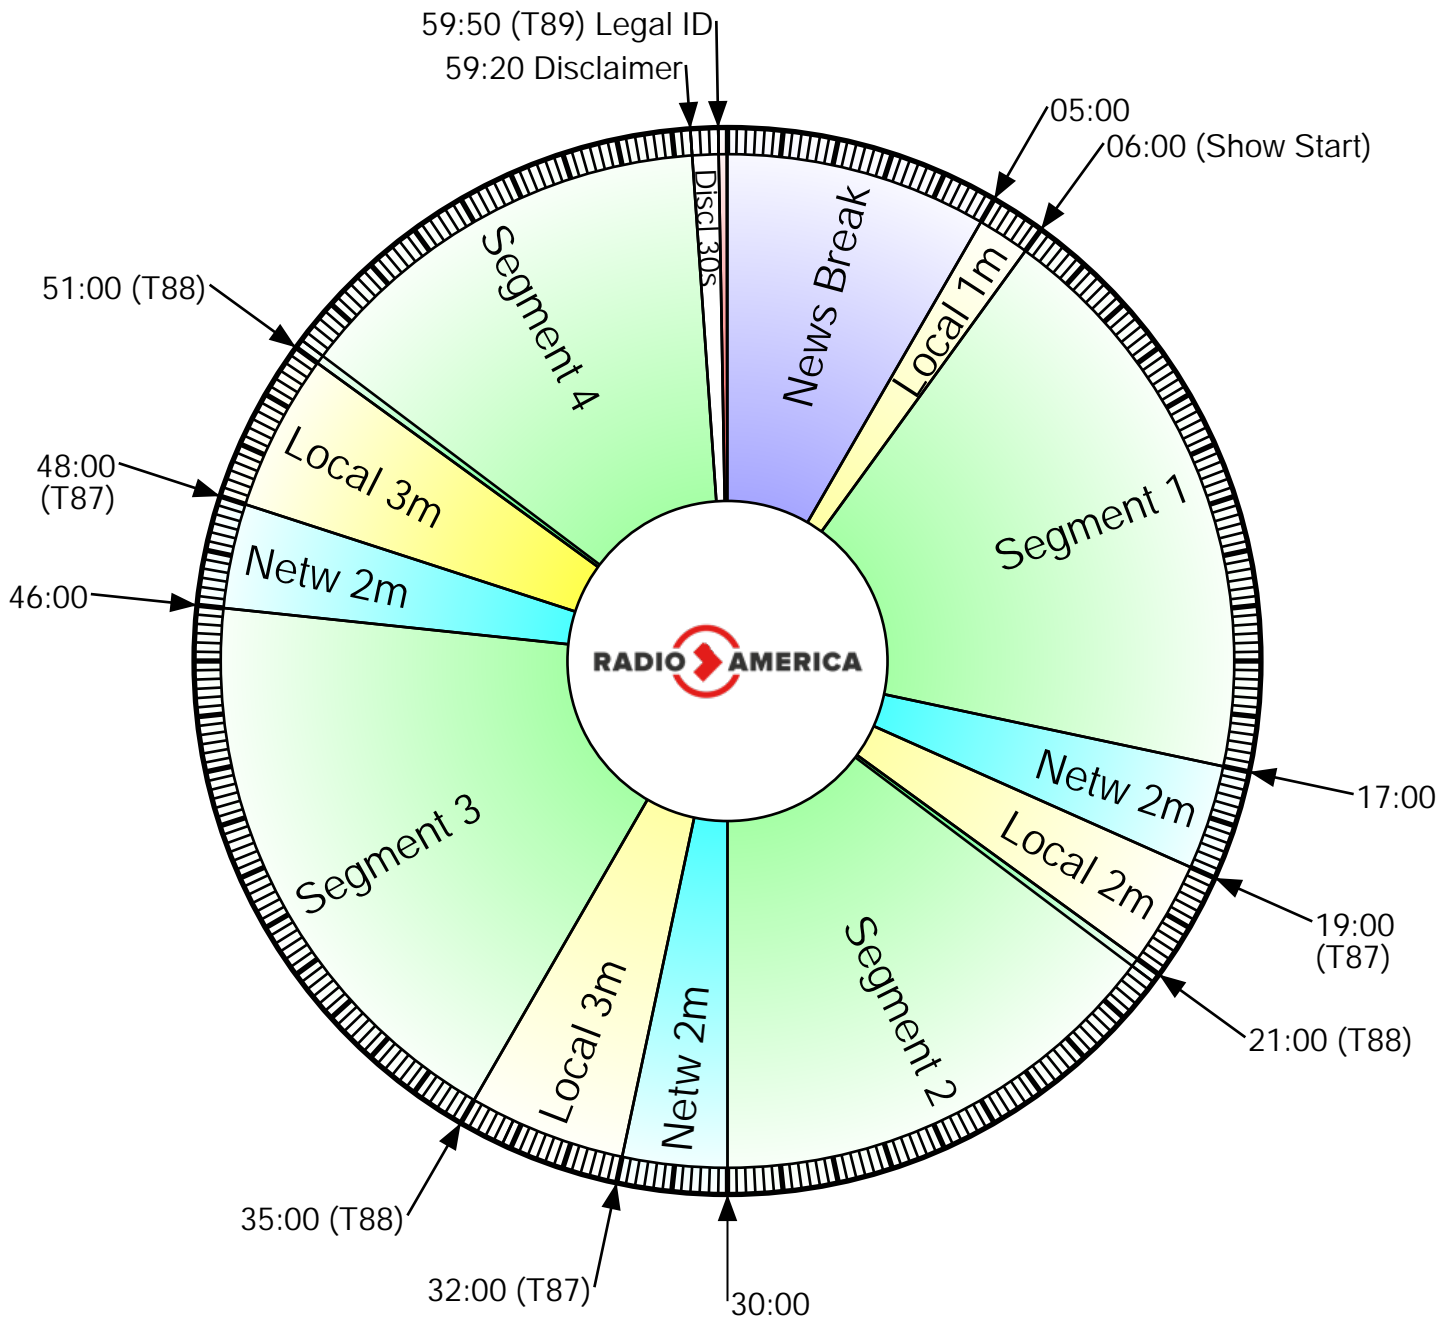

World Of Boating

Saturday 2 PM ET

RA Studio:
703-302-1000 (dial 1)

Affiliate Relations:
703-302-1000 (dial 2)

XDS Label:
RA3 - World Of Boating

Cumulus TOC:
(914) 908-3210

Netcues:

(T87) = Local;
(T88) = Return, followed by 10s of music;
(T89) = ID;