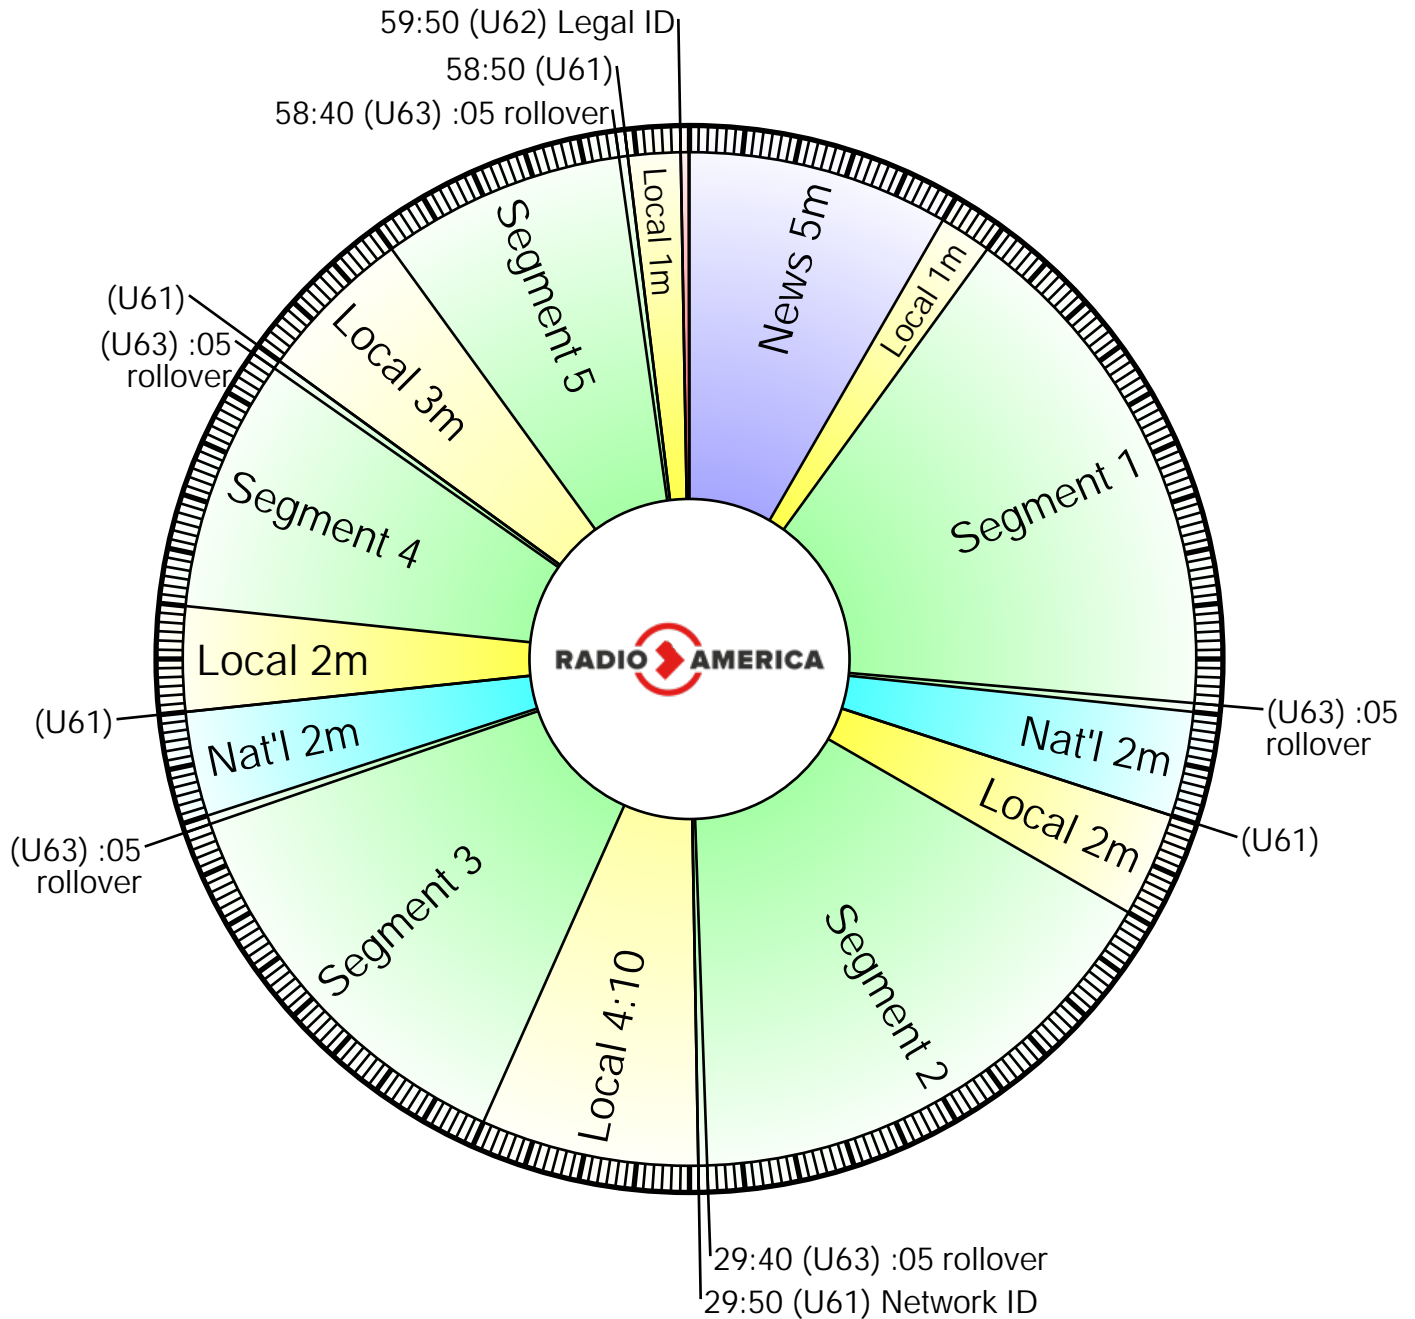

# Frommer's®

Sundays 12 - 2 PM ET

RA Studio:  
703-302-1000 (dial 1)

Affiliate Relations:  
703-302-1000 (dial 2)

XDS Label:  
RA2 - Frommer's Travel Show

Cumulus TOC:  
(914) 908-3210

Except where exact times  
are indicated, breaks will float.

Netcues:  
(U61) = Local; (U62) = ID; (U63) = :05 rollover