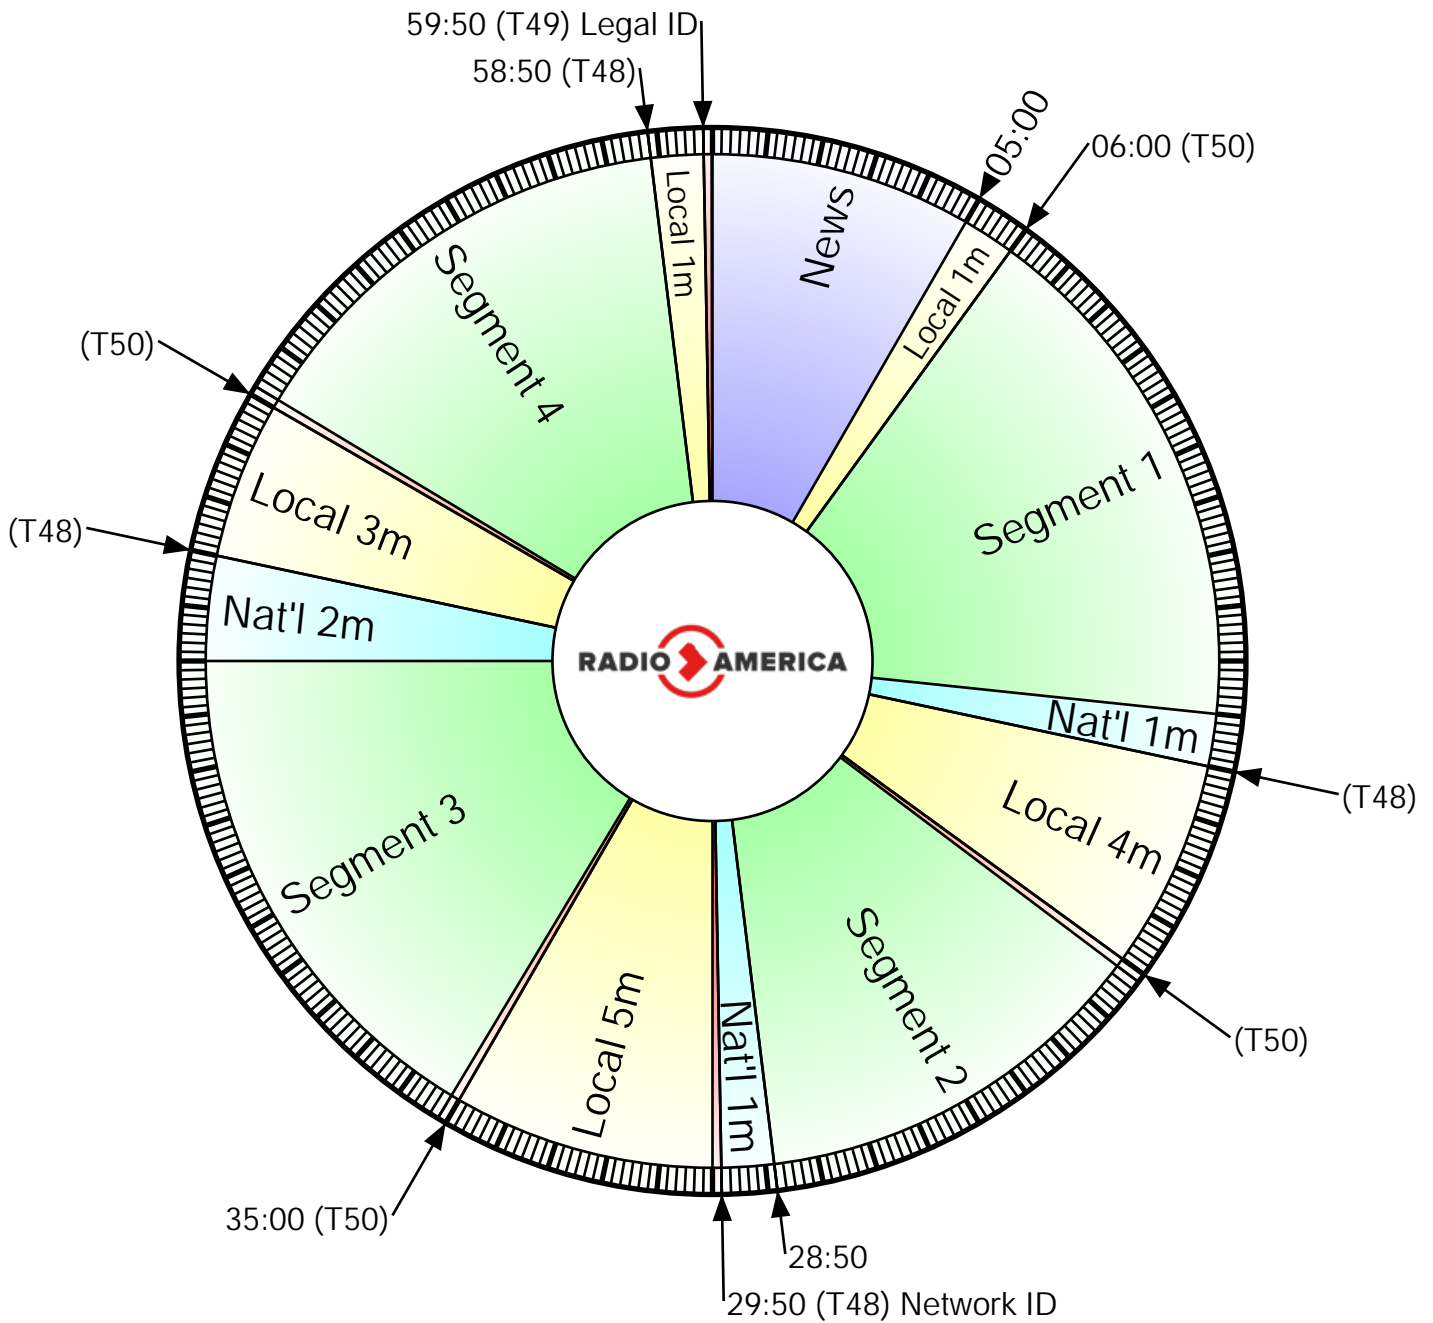

Chad BENSON SHOW

Live Monday - Friday 6:00 - 9:00 PM (ET)

RA Studio:
703-302-1000 (dial 1)

Affiliate Relations:
703-302-1000 (dial 2)

XDS Label:
RA - The Chad Benson Show

Cumulus TOC:
(914) 908-3210

Except where exact times
are indicated, breaks will float.

Netcues: (T48) = Local; (T49) = ID; (T50) = Return, followed by 10s of music.