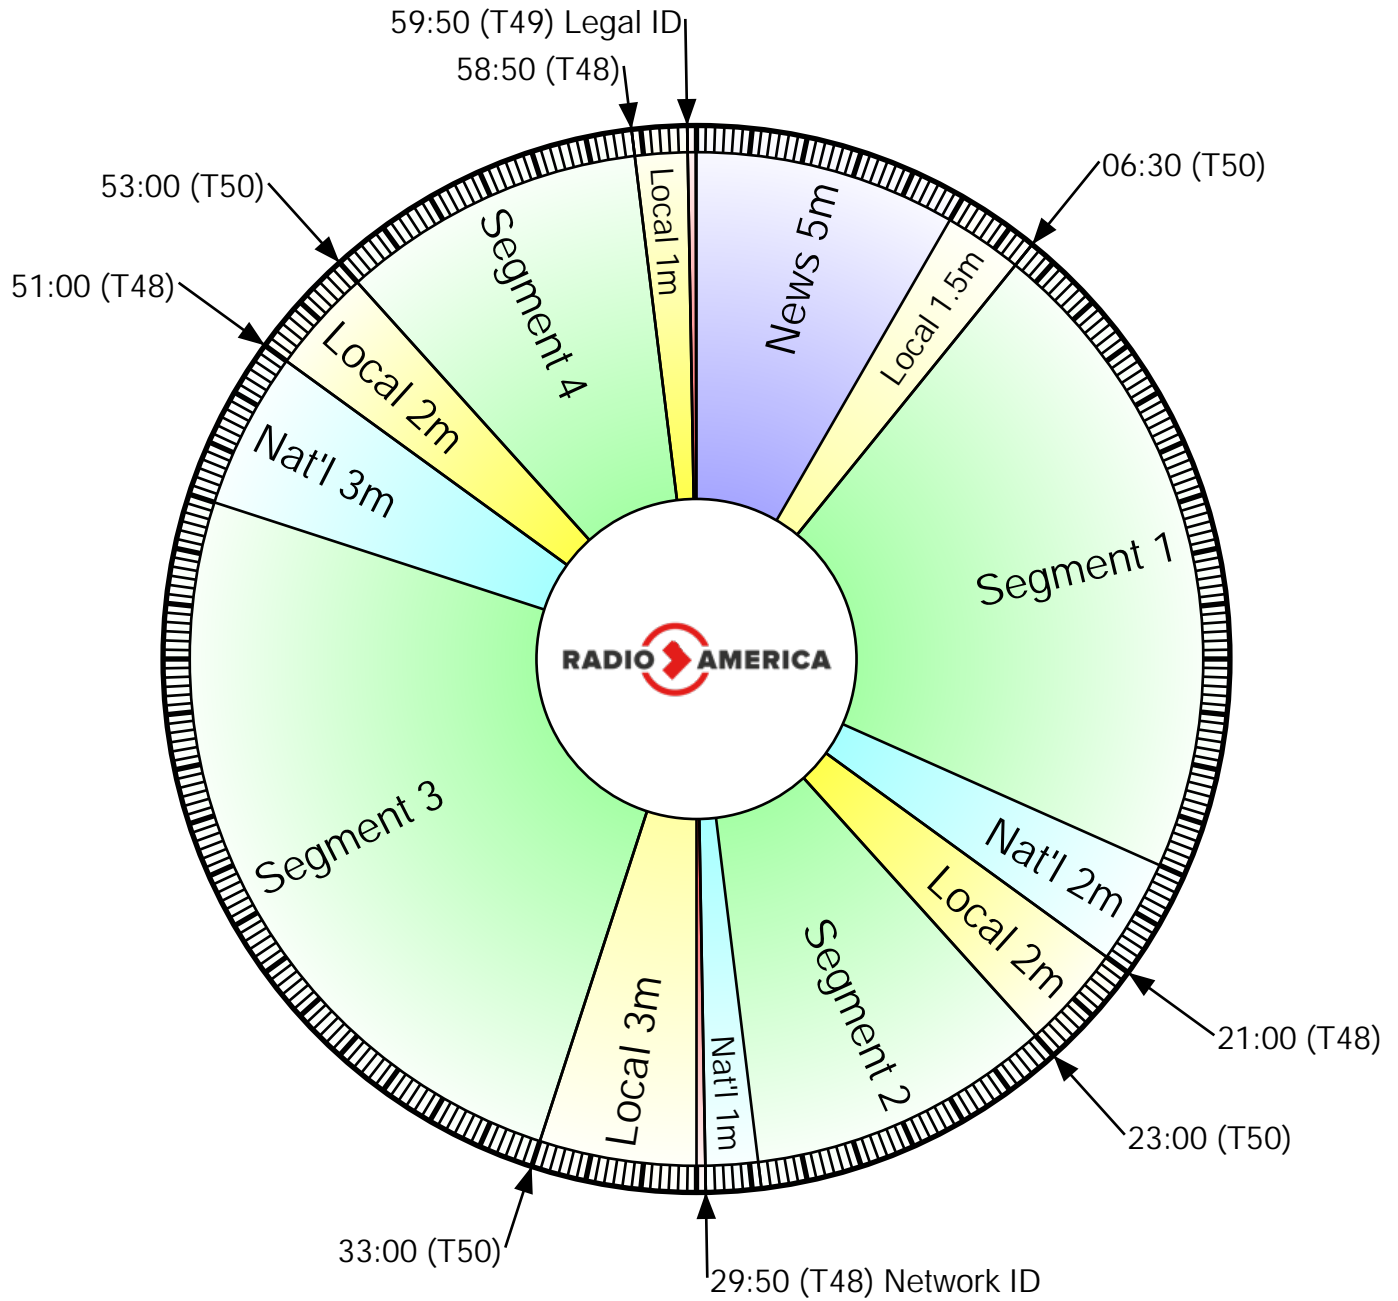

Special Prosecutor with Larry Klayman

Sundays 3-4 PM (ET)

RA Studio:
703-302-1000 (dial 1)

Affiliate Relations:
703-302-1000 (dial 2)

XDS Label:
RA - Special Prosecutor

Cumulus TOC:
(914) 908-3210

Except where exact times
are indicated, breaks will float.

Network takes up to
6.5 minutes in program time

Netcues: (T48) = Local; (T49) = ID; (T50) = Return, followed by 10s of music.