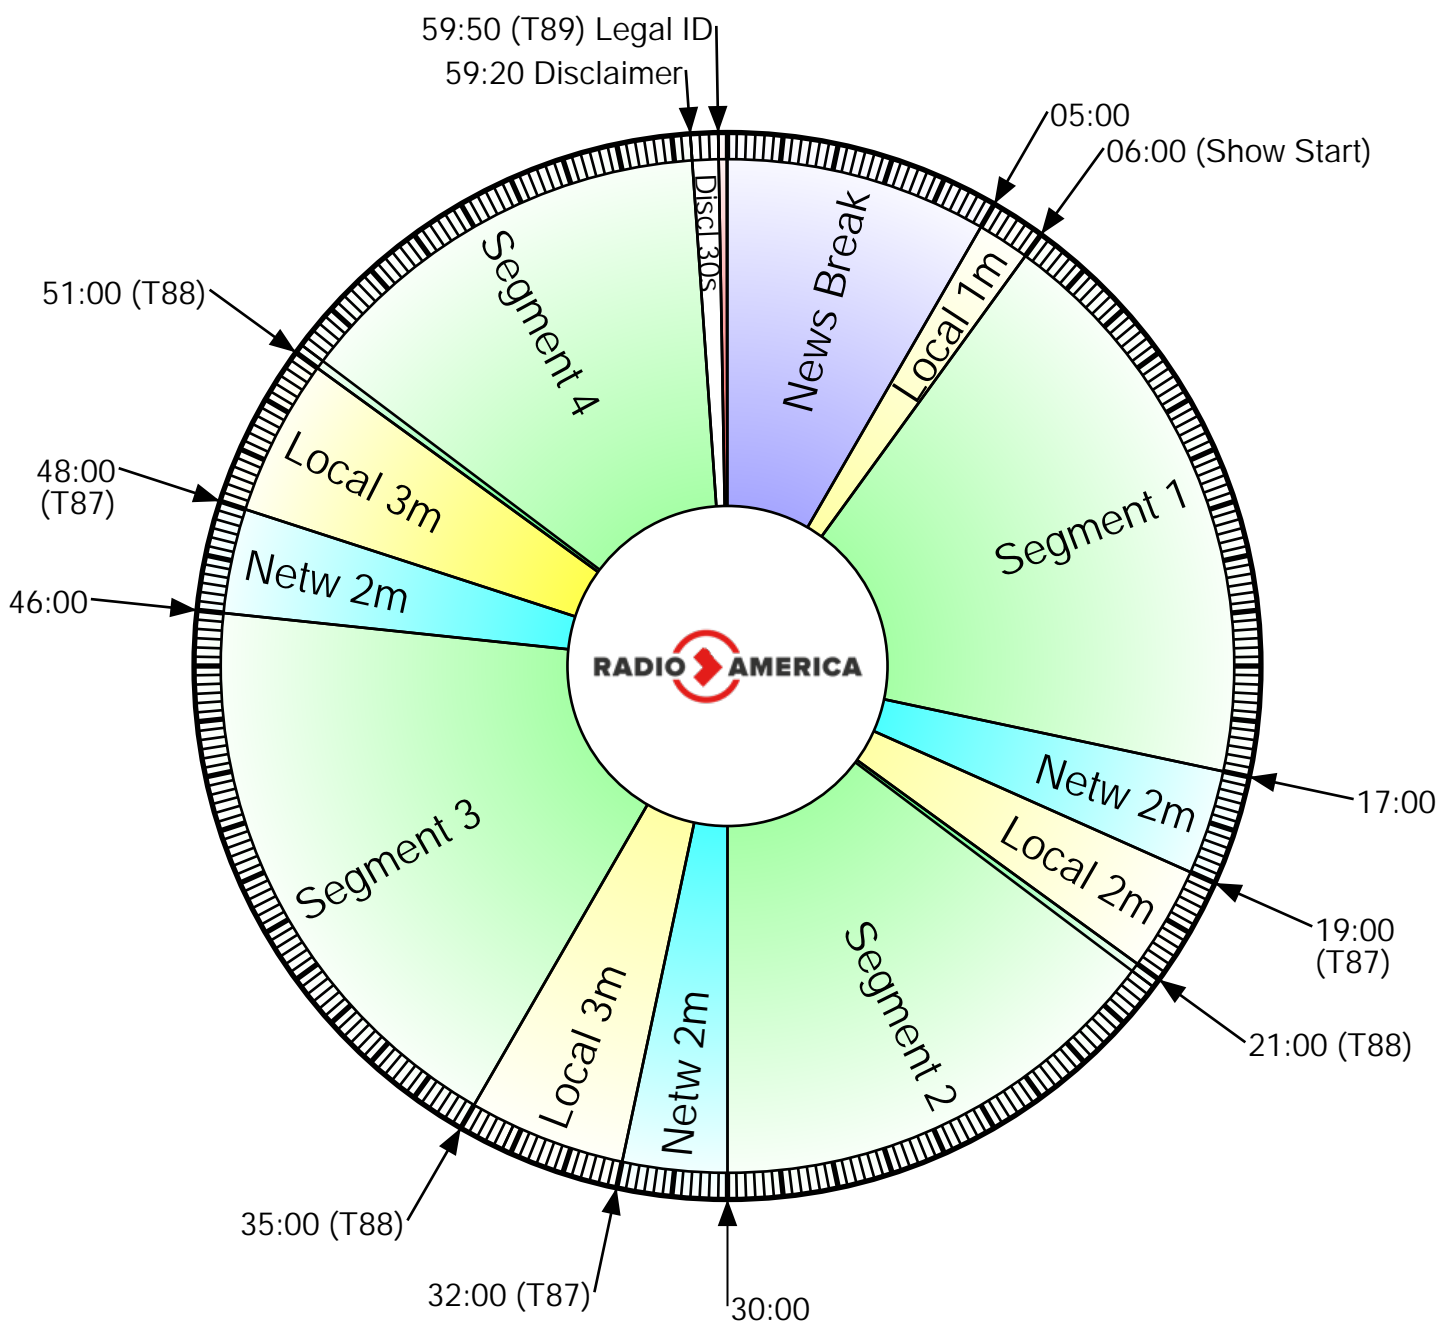

# Scuba Radio

## Saturday 3-5 PM ET

RA Studio:  
703-302-1000 (dial 1)

Affiliate Relations:  
703-302-1000 (dial 2)

XDS Label:  
RA3 - Scuba Radio

Cumulus TOC:  
(914) 908-3210

Netcues:

(T87) = Local;  
(T88) = Return, followed by 10s of music;  
(T89) = ID;