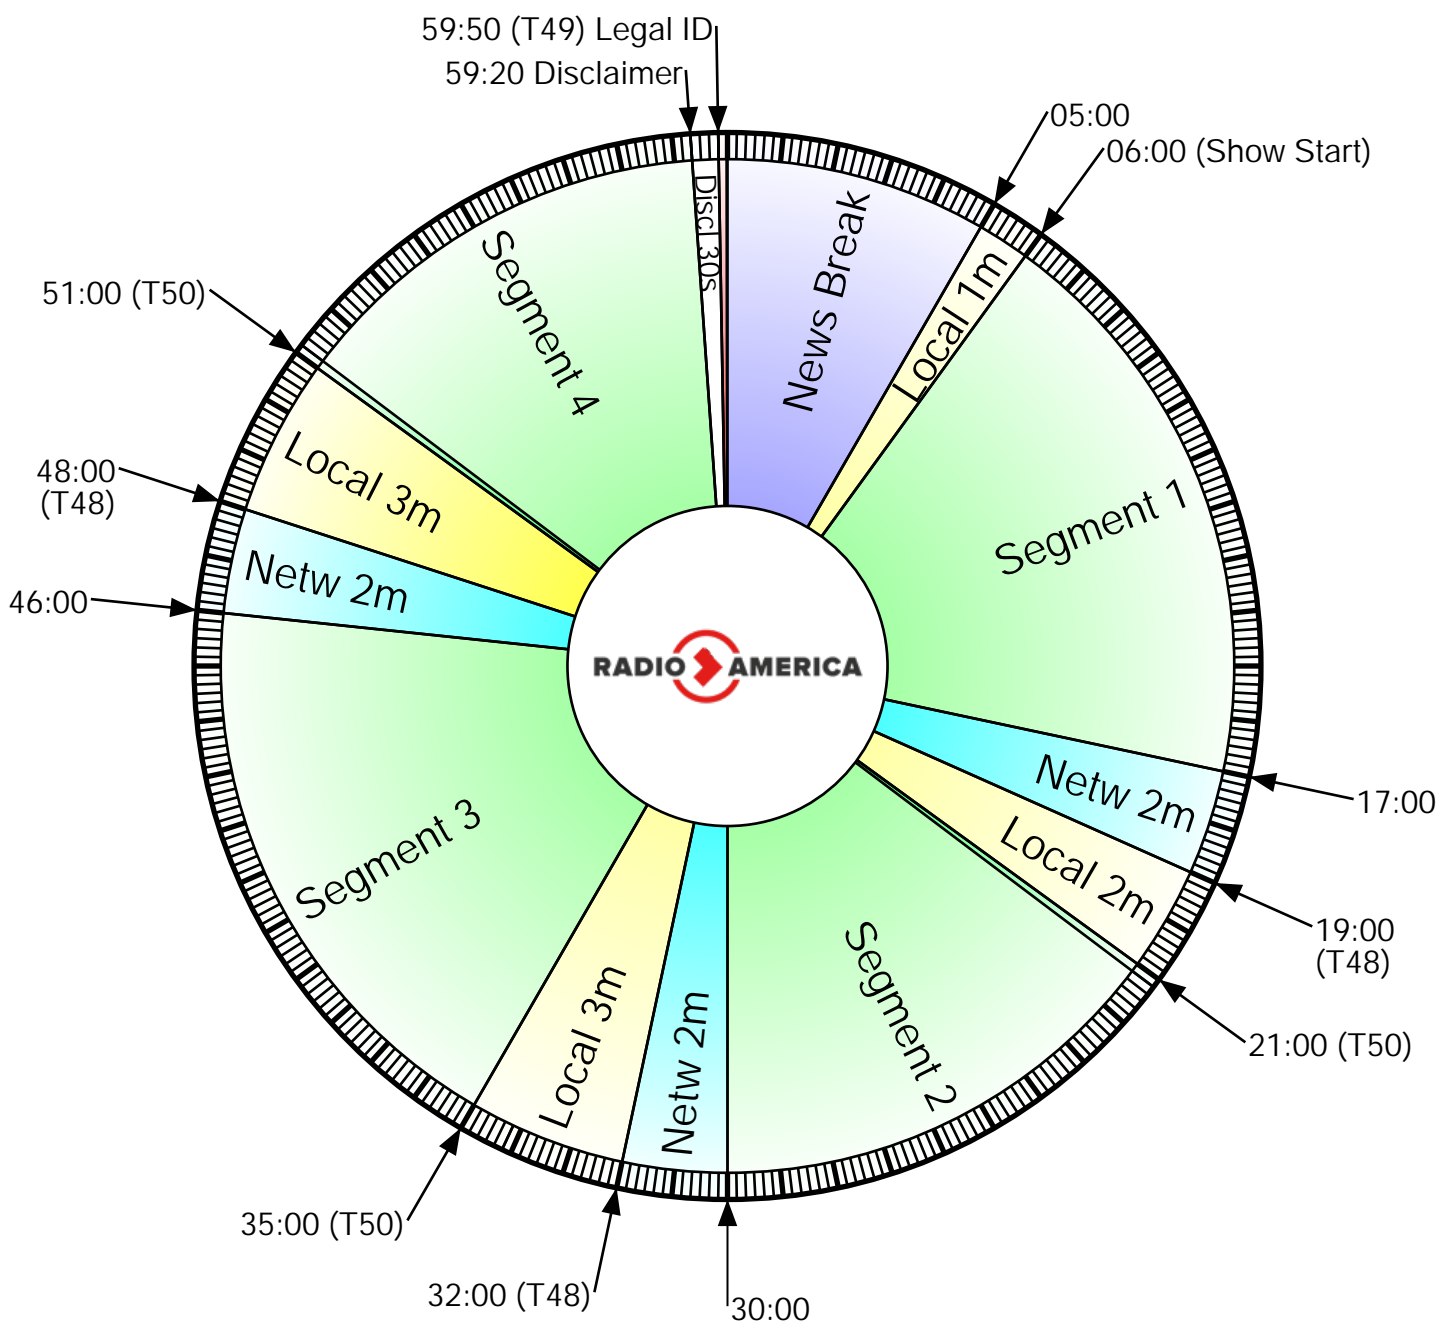

Scuba Radio

Saturday 1-2 AM ET

RA Studio:
703-302-1000 (dial 1)

Affiliate Relations:
703-302-1000 (dial 2)

XDS Label:
RA - Scuba Radio

Cumulus TOC:
(914) 908-3210

Netcues:

(T48) = Local;
(T50) = Return, followed by 10s of music;
(T49) = ID;