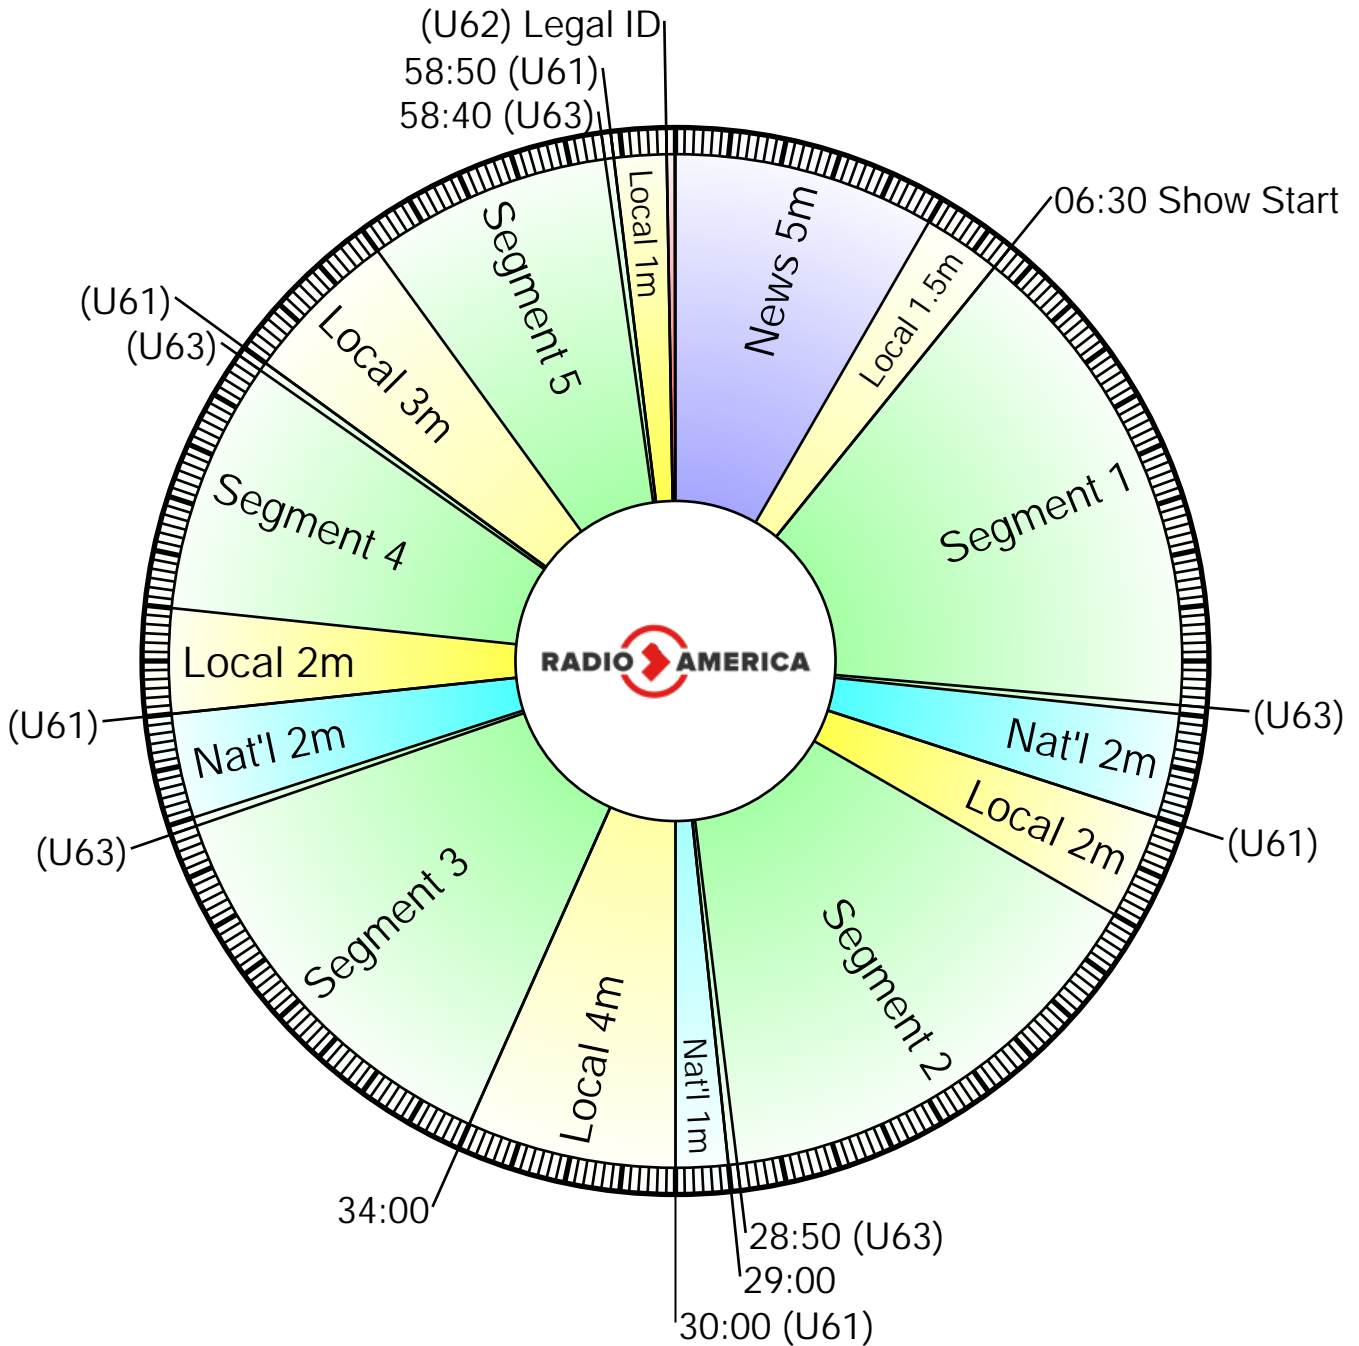

The Pet Show with Warren Eckstein

Saturdays 4 - 6 PM ET

RA Studio:
703-302-1000 (dial 1)

Affiliate Relations:
703-302-1000 (dial 2)

XDS Label:
RA2 - The Pet Show

Cumulus TOC:
(914) 908-3210

Except where exact times
are indicated, breaks will float.

Netcues:
(U61) = Local; (U62) = ID; (U63) = Liner