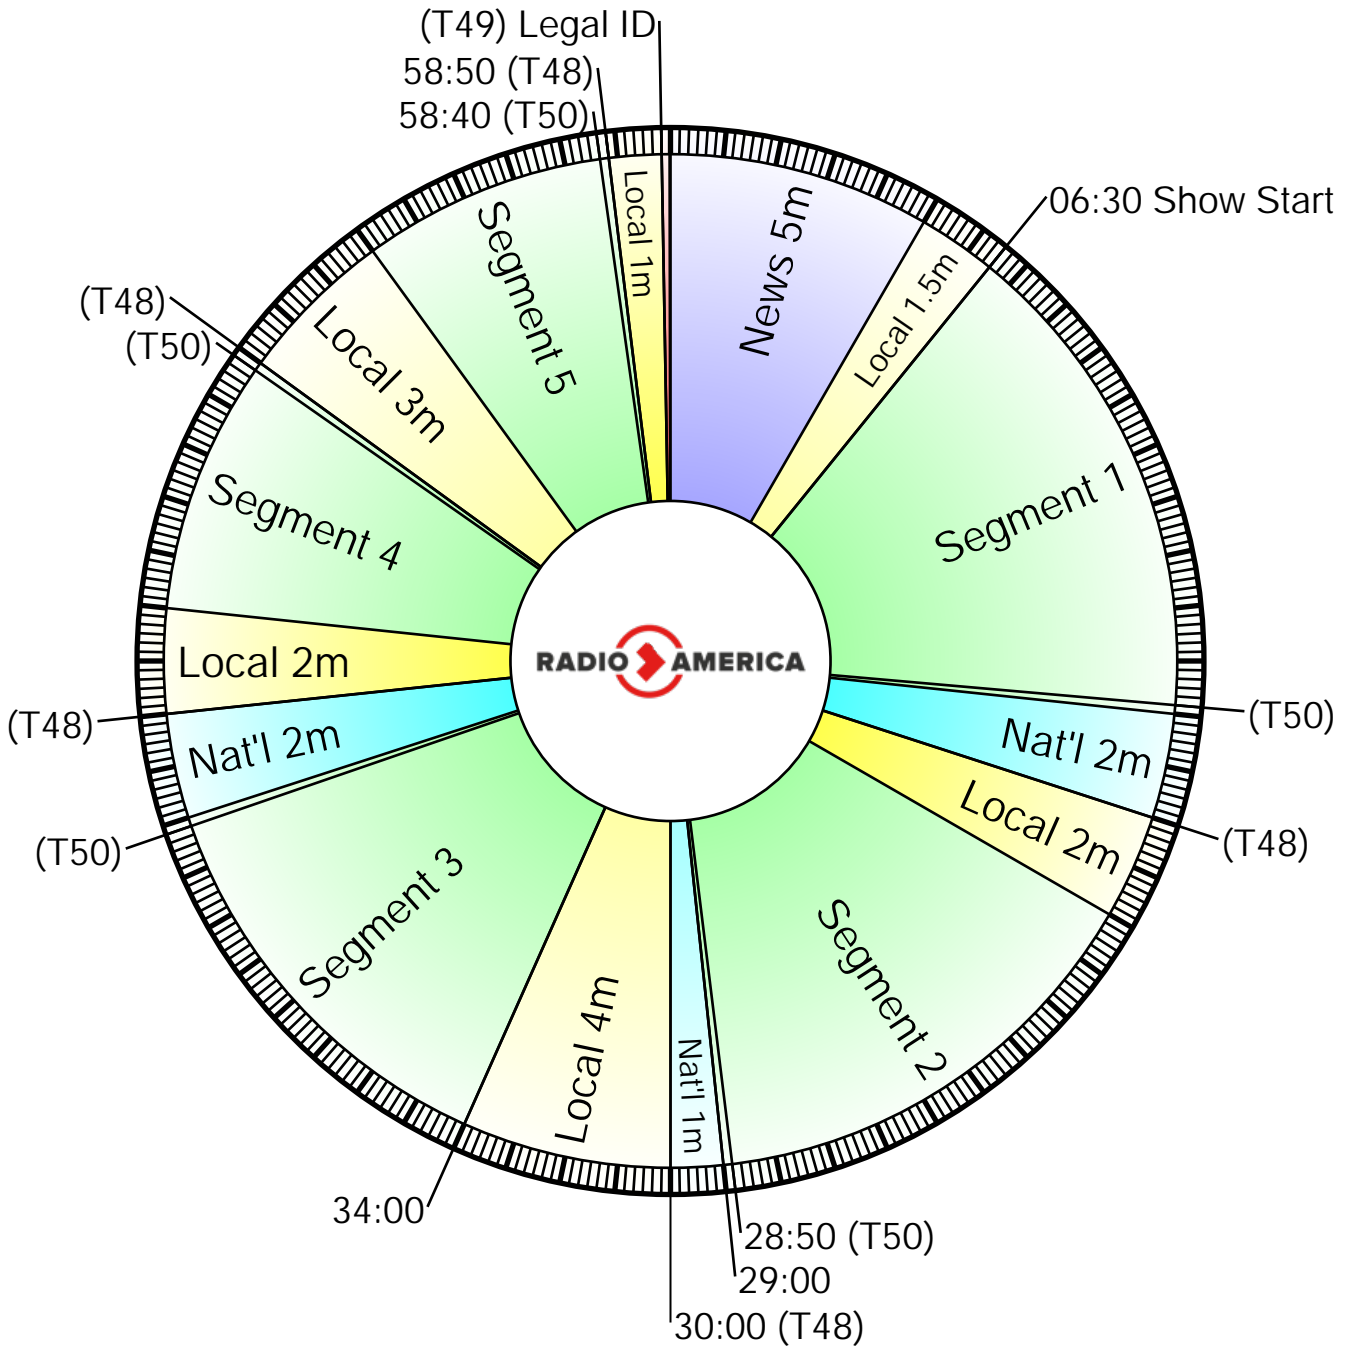

# The Pet Show with Warren Eckstein

## Saturdays 4 - 6 PM ET

RA Studio:  
703-302-1000 (dial 1)  
  
Affiliate Relations:  
703-302-1000 (dial 2)

XDS Label:  
RA - The Pet Show  
  
Cumulus TOC:  
(914) 908-3210

Except where exact times  
are indicated, breaks will float.  
  
Netcues:  
(T48) = Local; (T49) = ID; (T50) = Liner