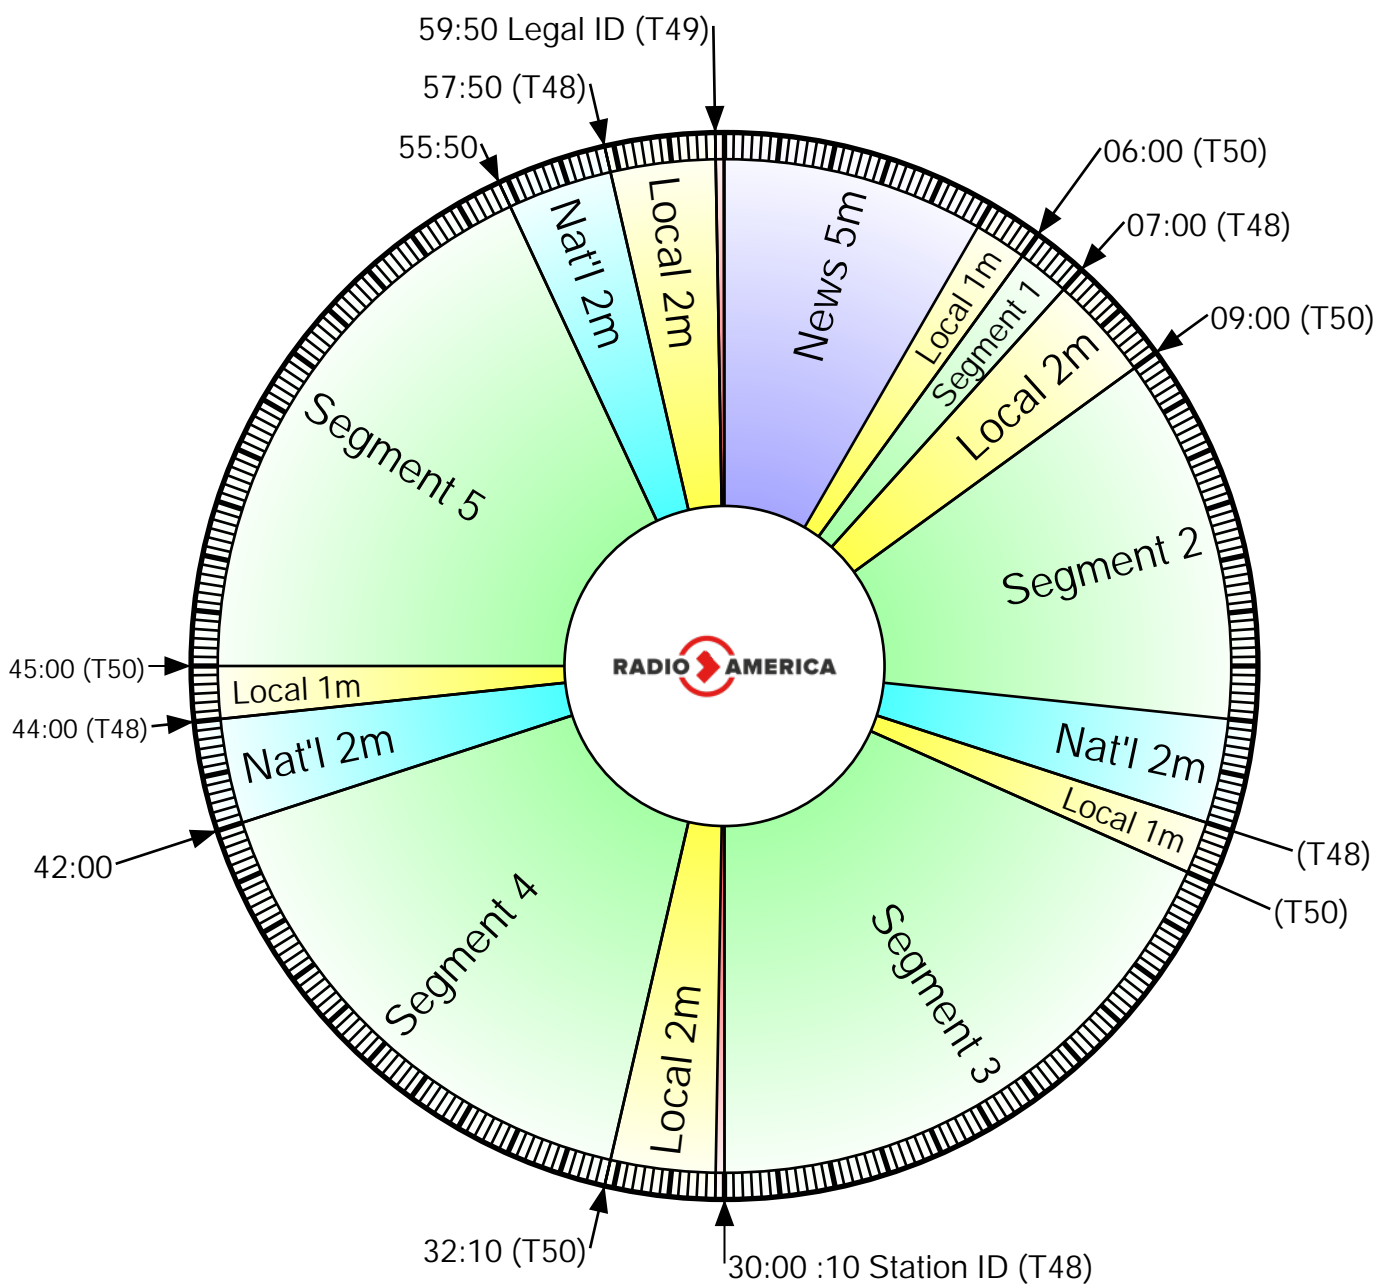

Mayo Clinic Radio

SAT 9-10 AM; 10-11 PM (ET)

RA Studio:
703-302-1000 (dial 1)

XDS Label:
RA - Mayo Clinic

Except where exact times
are indicated, breaks will float.

Affiliate Relations:
703-302-1000 (dial 2)

Cumulus TOC:
(914) 908-3210

Network takes up to
6 minutes in program time

Netcues: (T48) = Local; (T49) = ID; (T50) = Return, followed by 10s of music