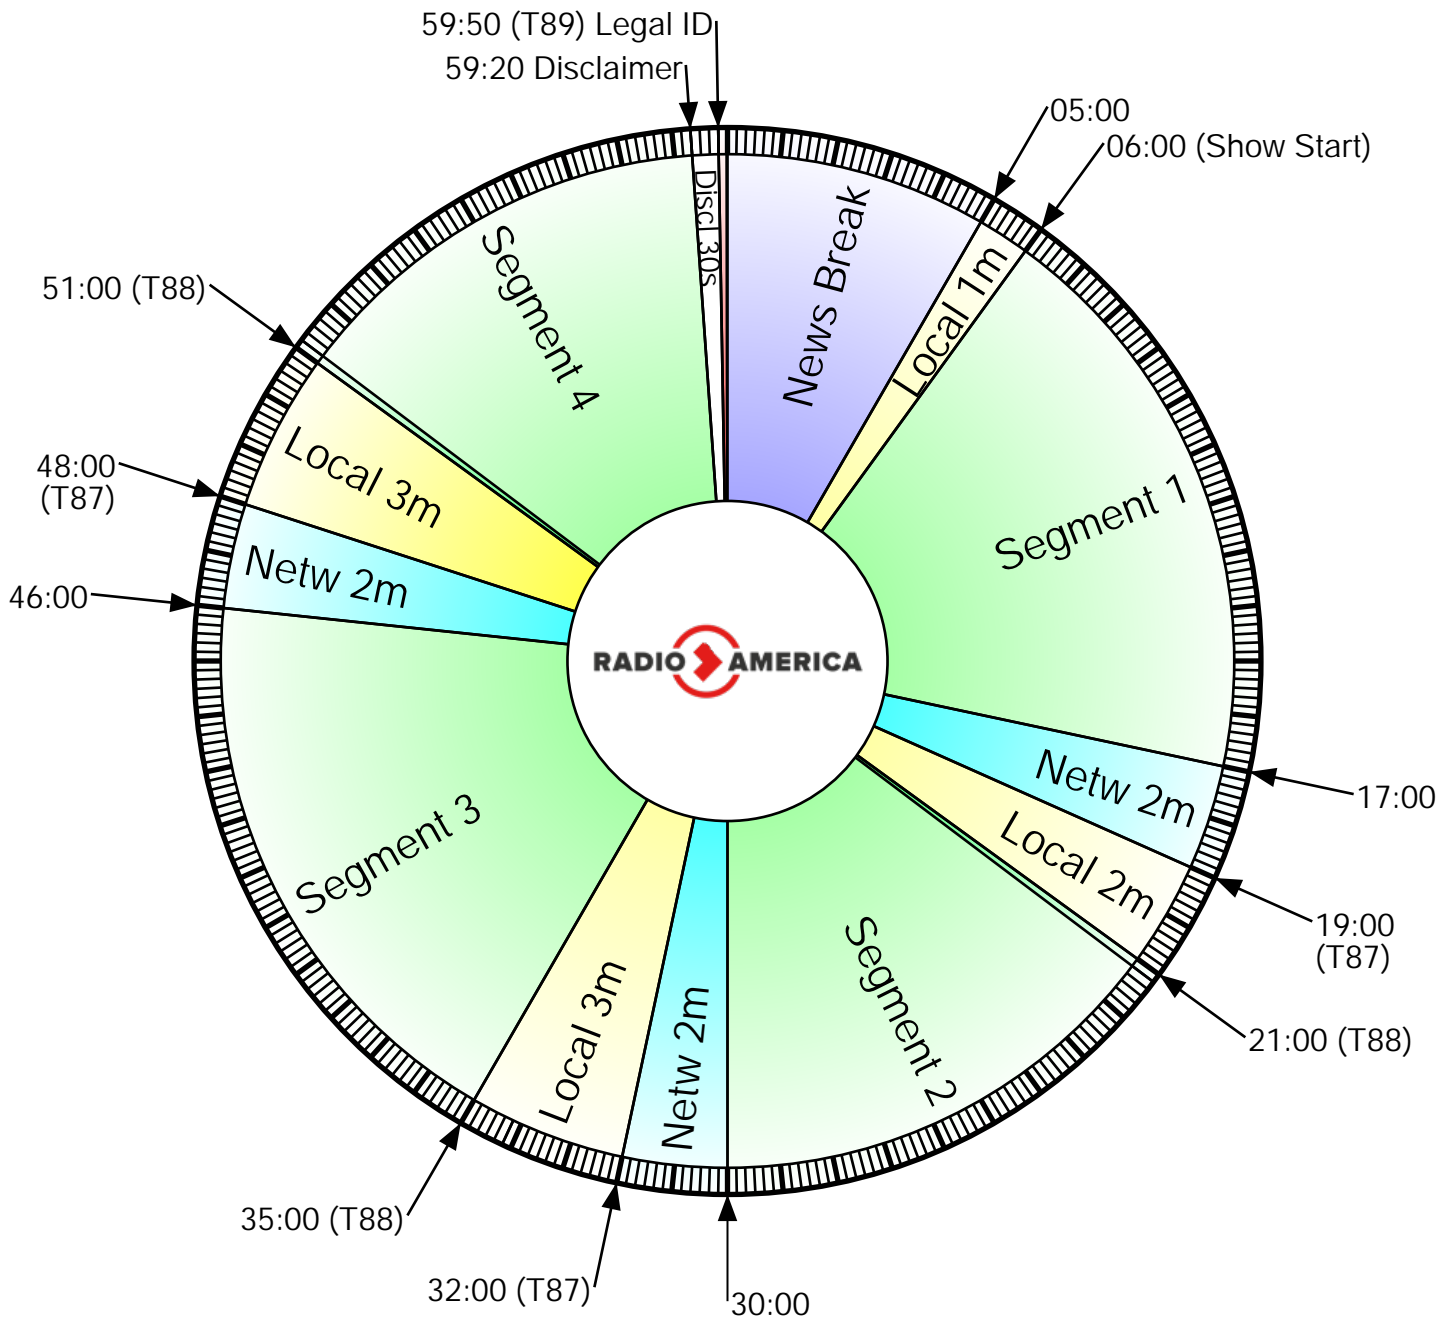

Just Plane Radio

Saturday 11 AM ET

RA Studio:
703-302-1000 (dial 1)

Affiliate Relations:
703-302-1000 (dial 2)

XDS Label:
RA3 - Just Plane Radio

Cumulus TOC:
(914) 908-3210

Netcues:

(T87) = Local;
(T88) = Return, followed by 10s of music;
(T89) = ID;