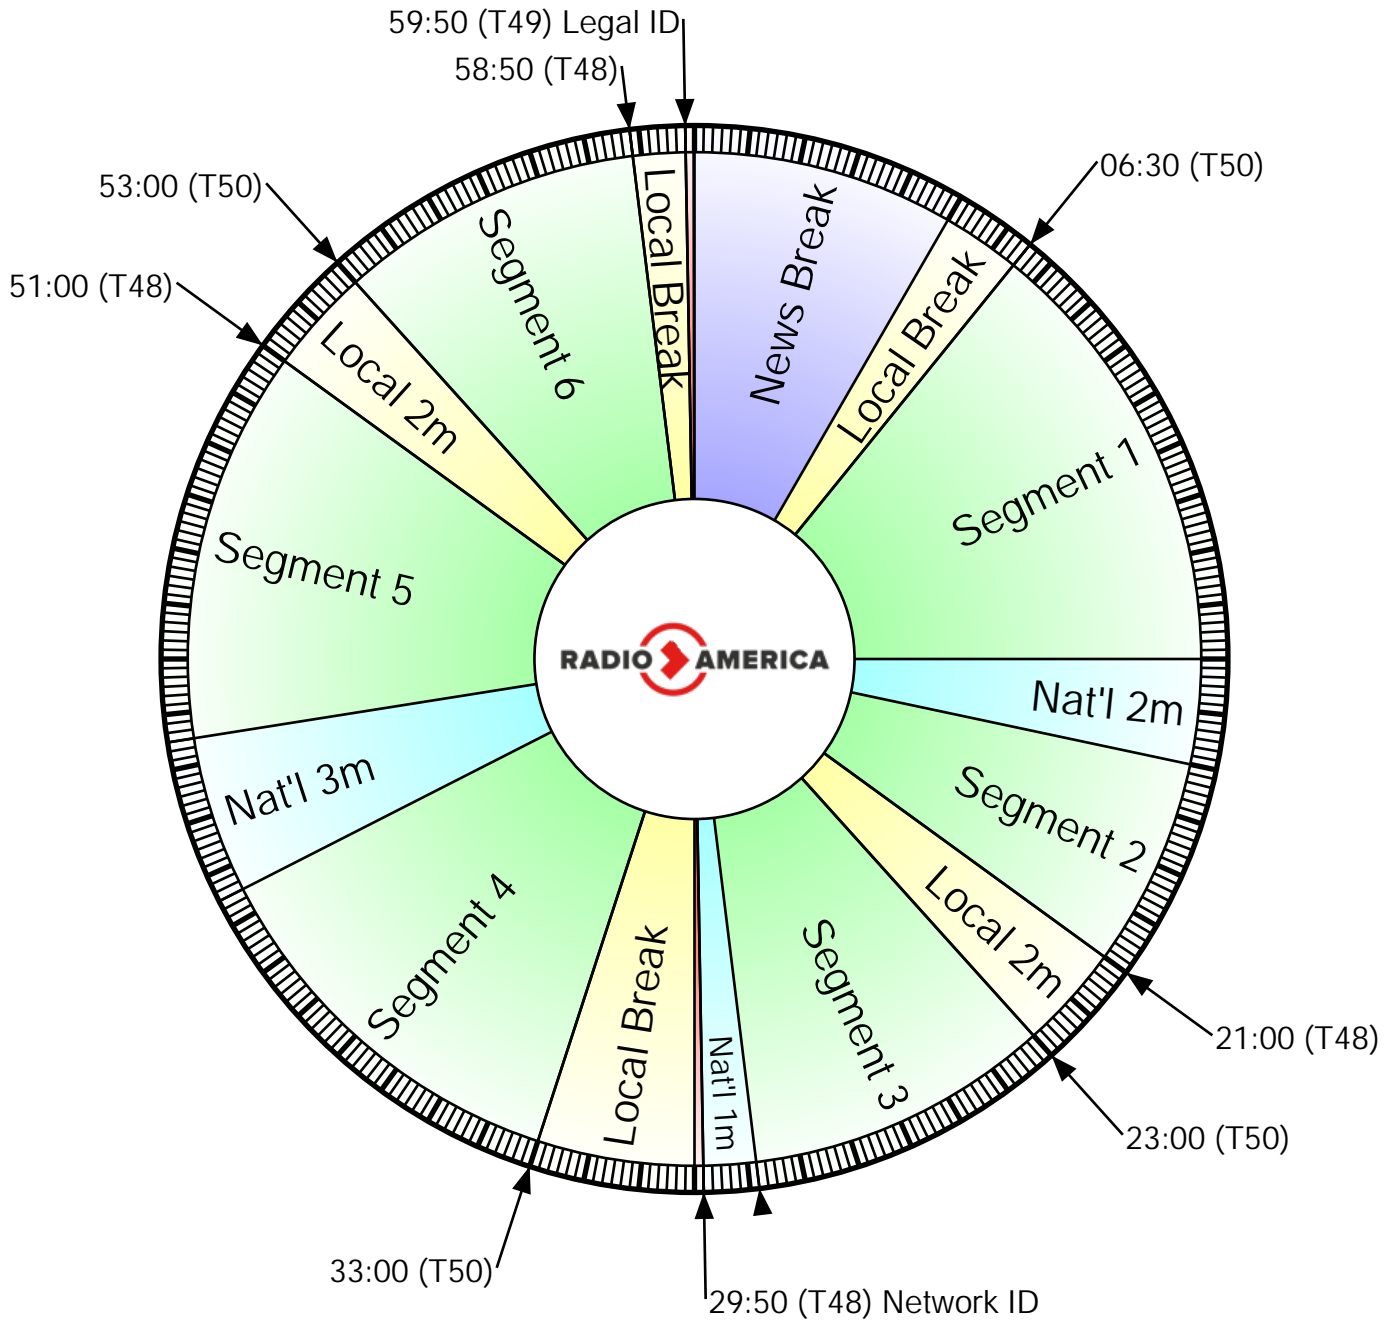

# Home & Family Finance Sundays 11 - 12 PM ET

RA Studio:  
703-302-1000 (dial 1)

Affiliate Relations:  
703-302-1000 (dial 2)

XDS Label:  
RA-Home & Family Finance

Netcues: (T48) = Local; (T49) = ID;  
(T50) = Return, followed by 10s of music..