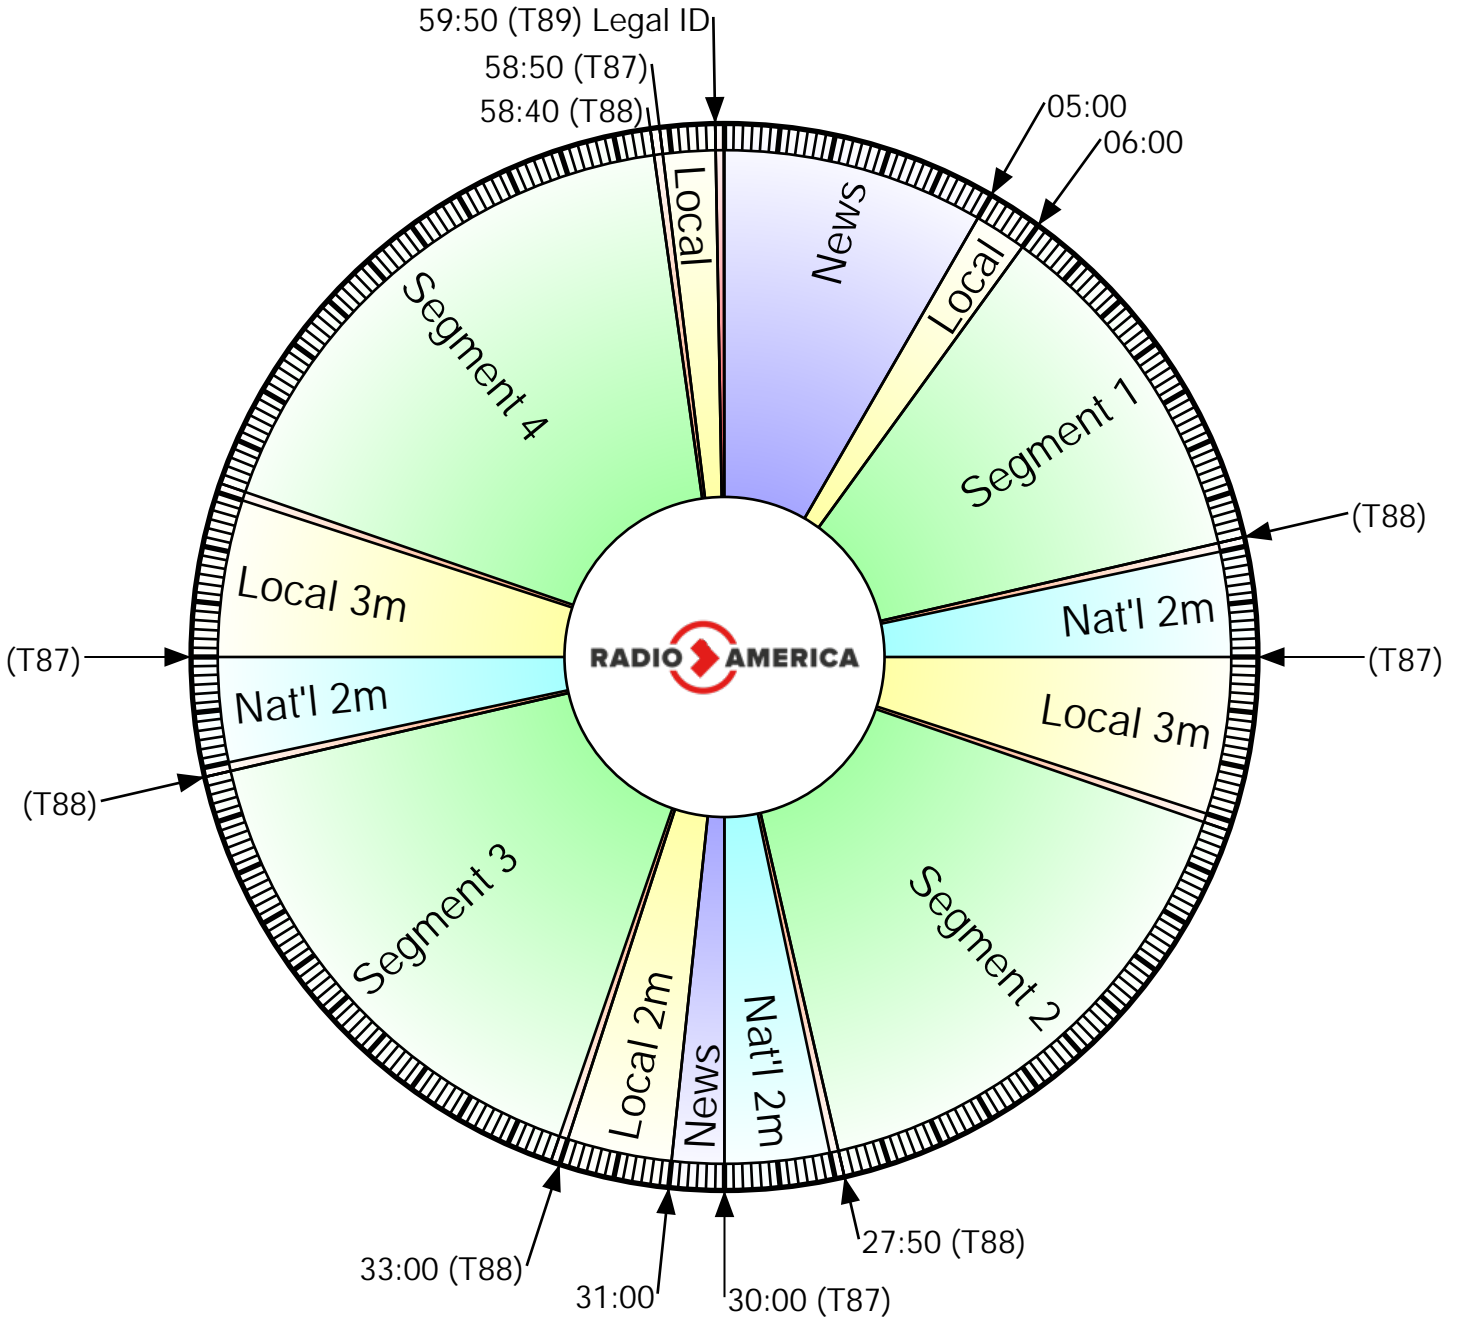

# Intelligent Medicine™

Live Saturdays 12:00 - 2:00 PM (ET)

RA Studio:  
703-302-1000 (dial 1)

Affiliate Relations:  
703-302-1000 (dial 2)

XDS Label:  
RA3 - Dr Hoffman

Cumulus TOC:  
(914) 908-3210

Except where exact times  
are indicated, breaks will float.

Netcues: (T87) = Local spots; (T88) = Liner, followed by 10s of music; (T89) = Legal ID