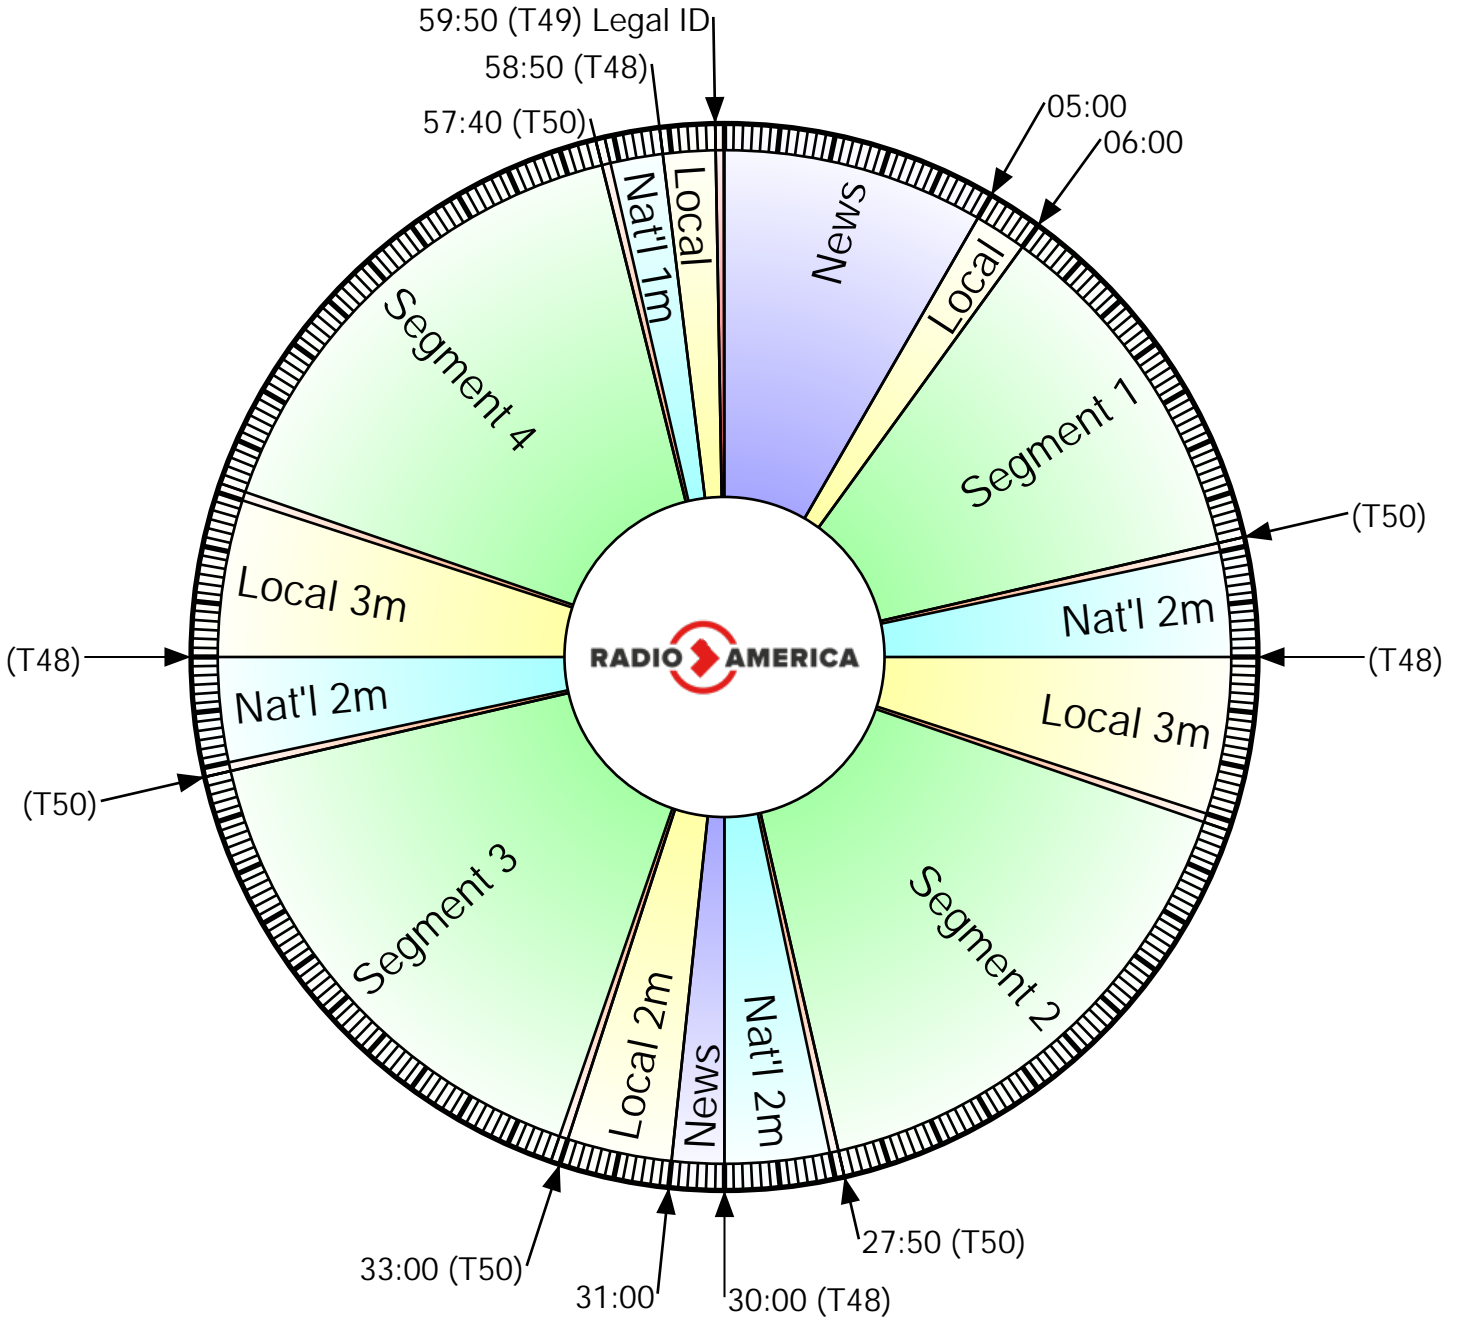

# Intelligent Medicine™

Sundays 12:00 - 1:00 AM (ET)  
 Mondays 1:00 - 3:00 AM (ET)

RA Studio:  
 703-302-1000 (dial 1)

XDS Label:  
 RA - Intelligent Medicine

Except where exact times  
 are indicated, breaks will float.

Affiliate Relations:  
 703-302-1000 (dial 2)

Cumulus TOC:  
 (914) 908-3210

Netcues: (T48) = Local spots; (T50) = Liner, followed by 10s of music; (T49) = Legal ID