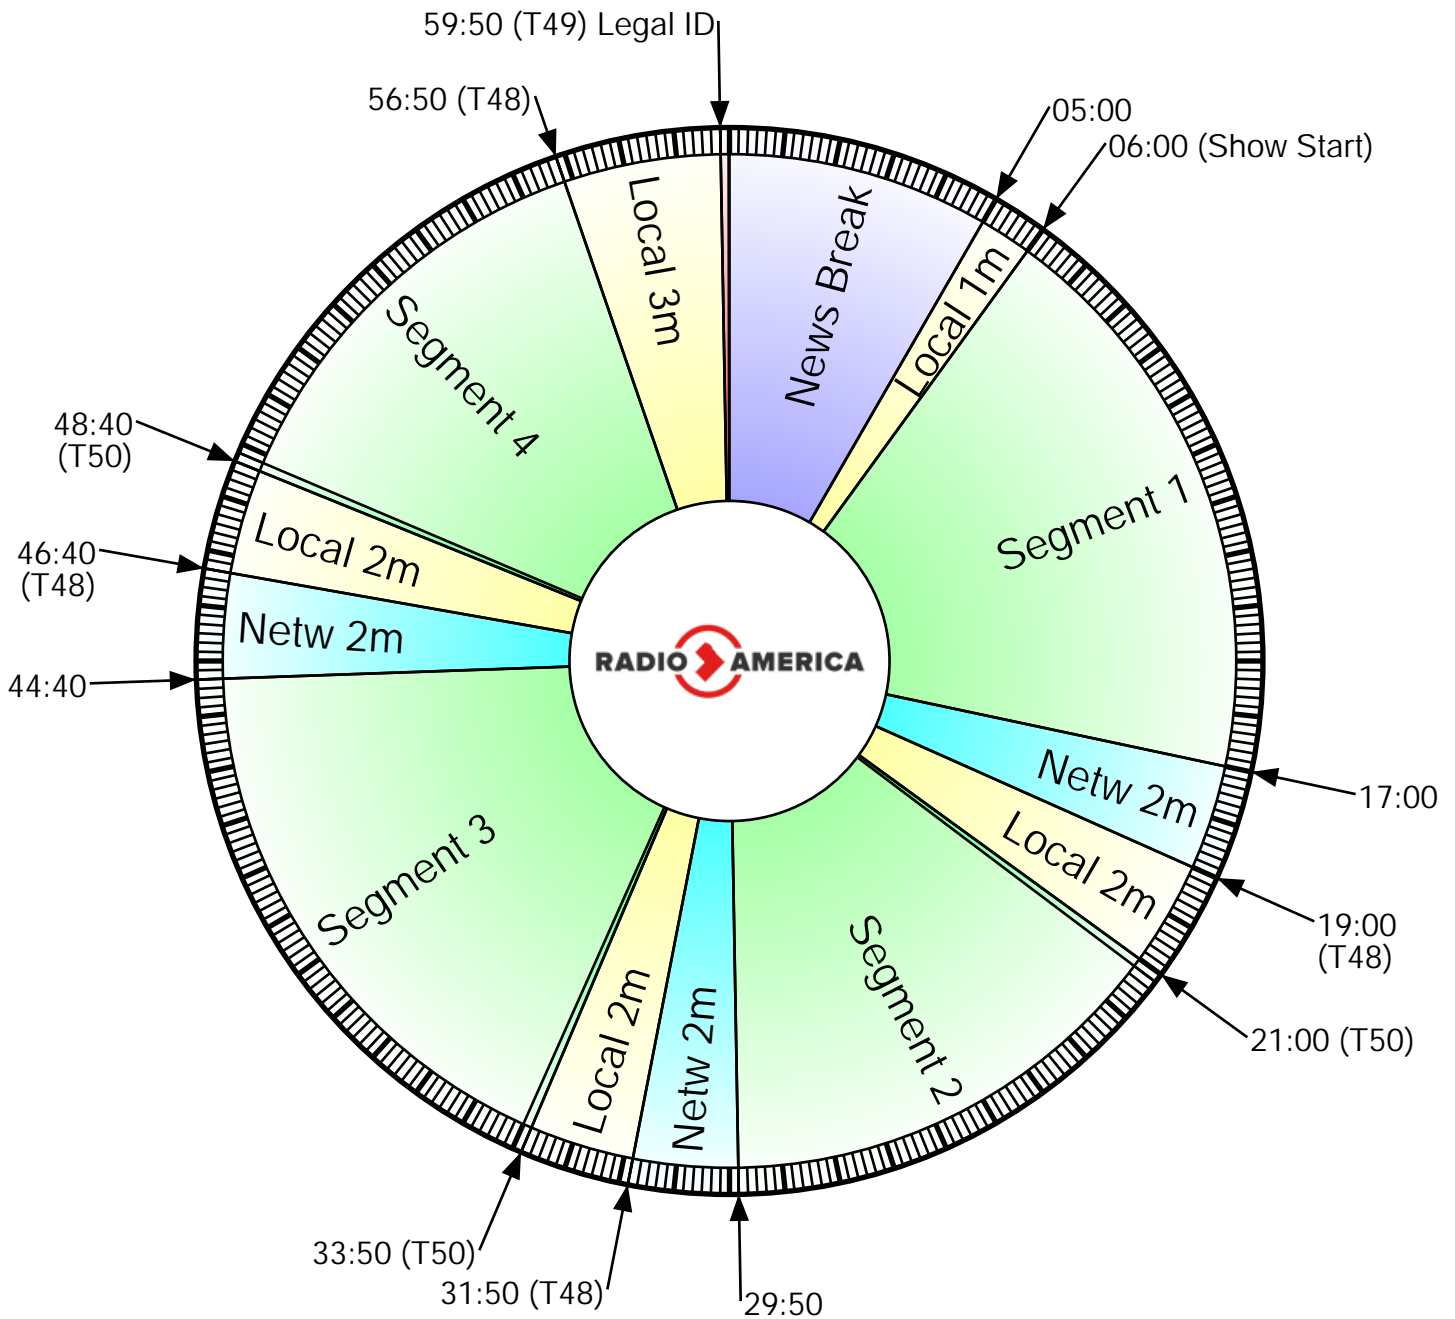

Grape Encounters Radio

Saturday 12-1 AM; 6-7 PM (ET)

RA Studio:
703-302-1000 (dial 1)

Affiliate Relations:
703-302-1000 (dial 2)

XDS Label:
RA - Grape Encounters Radio

Cumulus TOC:
(914) 908-3210

Netcues:

(T48) = Local;
(T50) = Return, followed by 10s of music;
(T49) = ID;