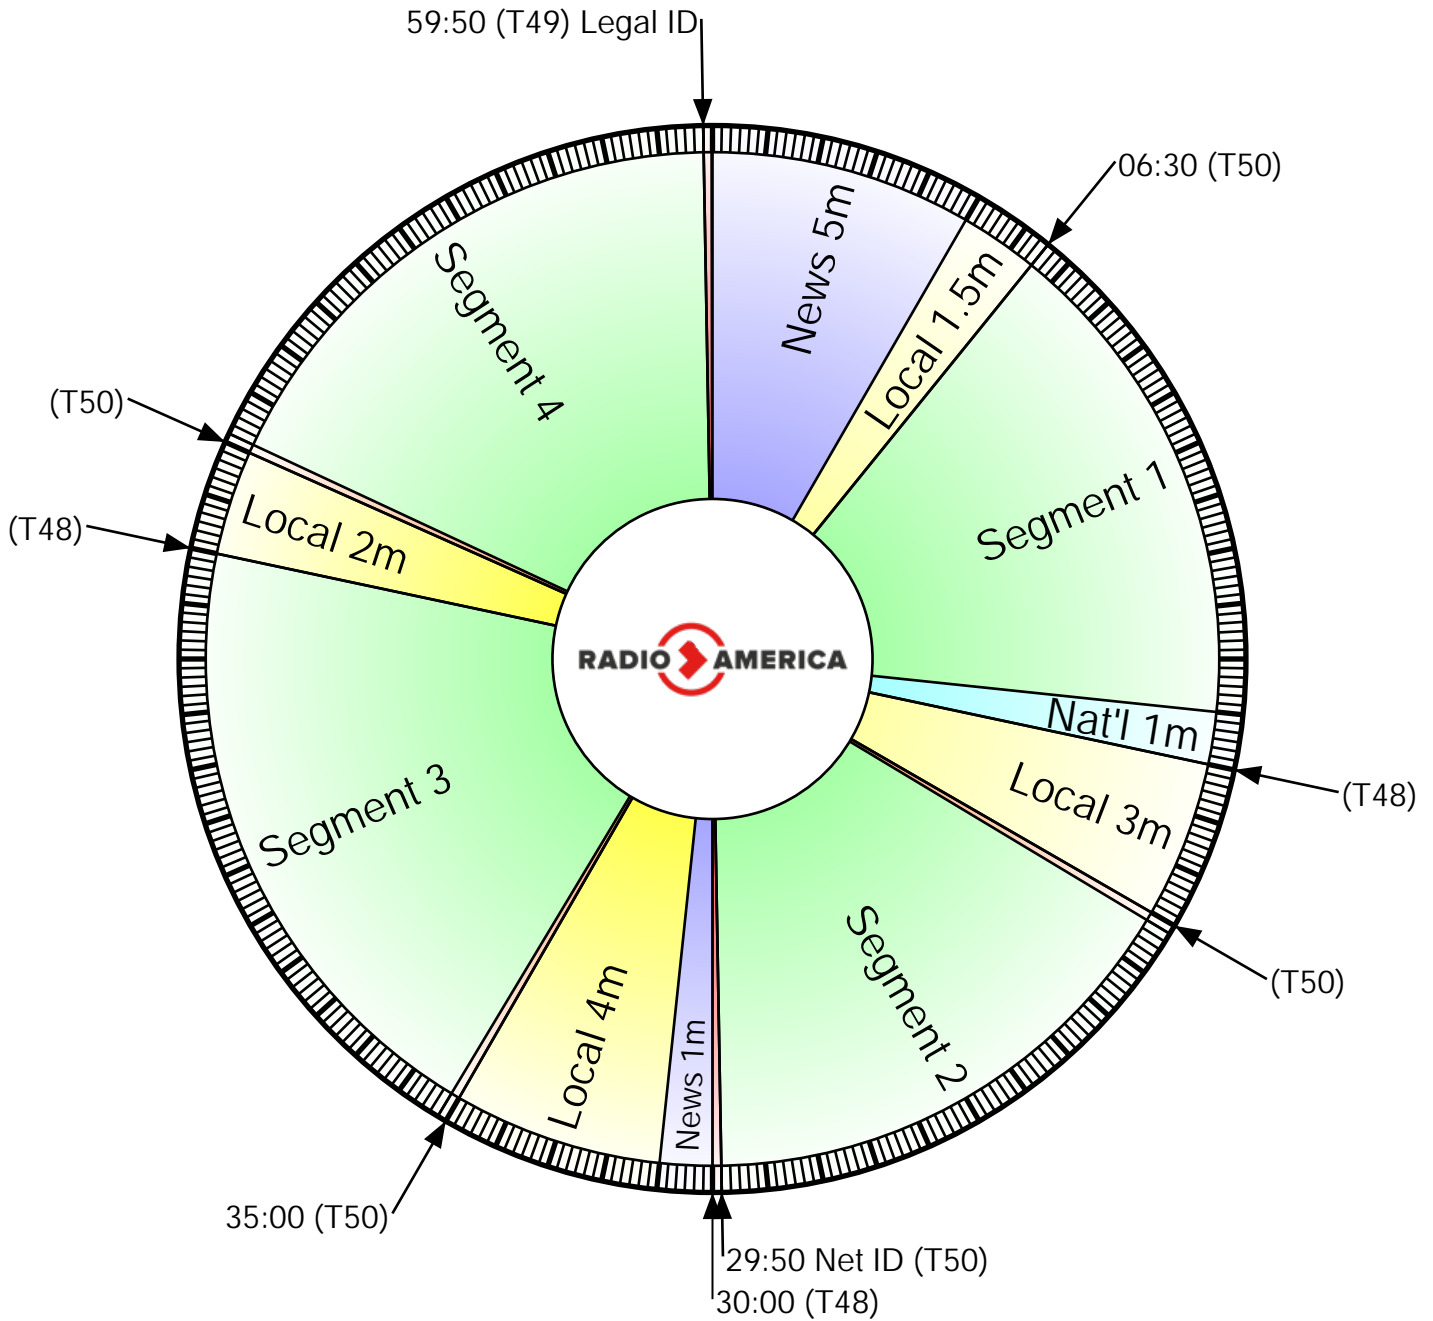

BEHIND THE CURTAIN WITH JACK BURKMAN

Saturdays 11 PM - Midnight

RA Studio:
703-302-1000 (dial 1)

Affiliate Relations:
703-302-1000 (dial 2)

XDS Label:
RA - Behind the Curtain

Cumulus TOC:
(914) 908-3210

Except where exact times
are indicated, breaks will float.

Network takes up to
6 minutes in program time

Netcues: (T48) = Local; (T49) = ID; (T50) = Return, followed by 10s of music.