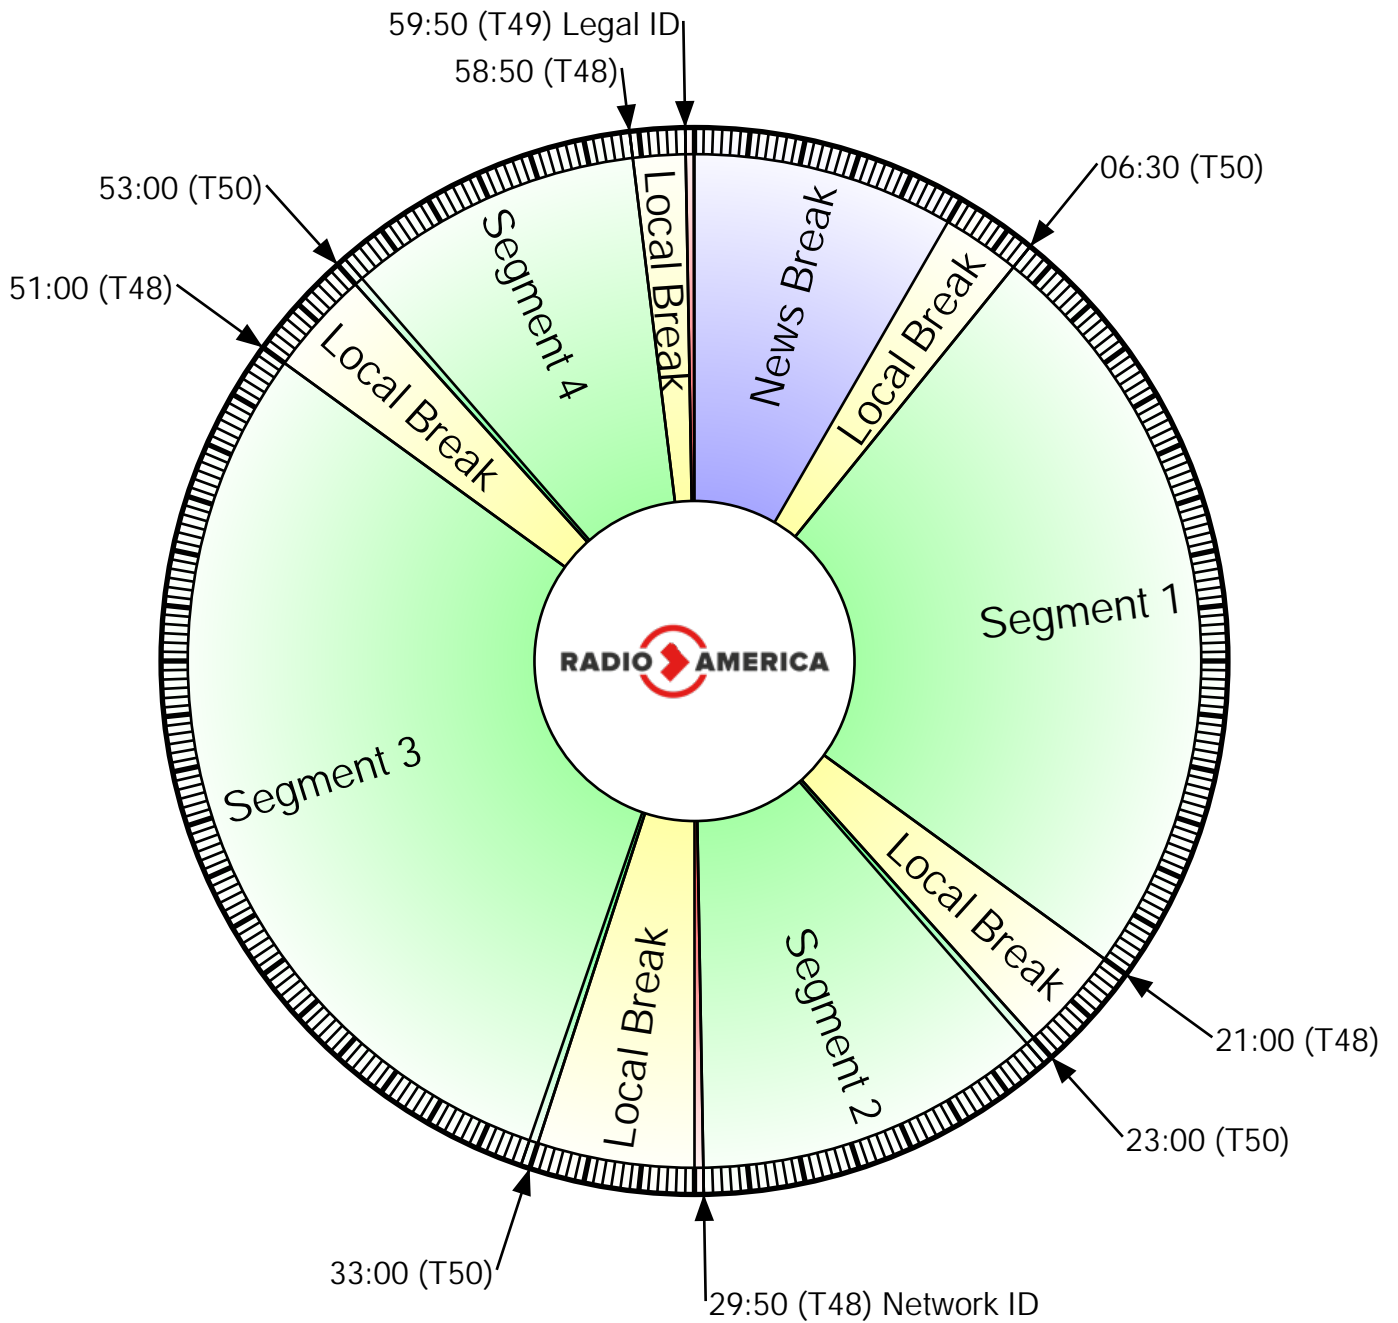

The American Family Farmer Show

Sundays 1 - 2 AM ET

RA Studio:
703-302-1000 (dial 1)

Affiliate Relations:
703-302-1000 (dial 2)

XDS Label:
RA-The American Farmer

Cumulus TOC:
(914) 908-3210

Netcues: (T48) = Local; (T49) = ID;
(T50) = Return, followed by 10s of music..