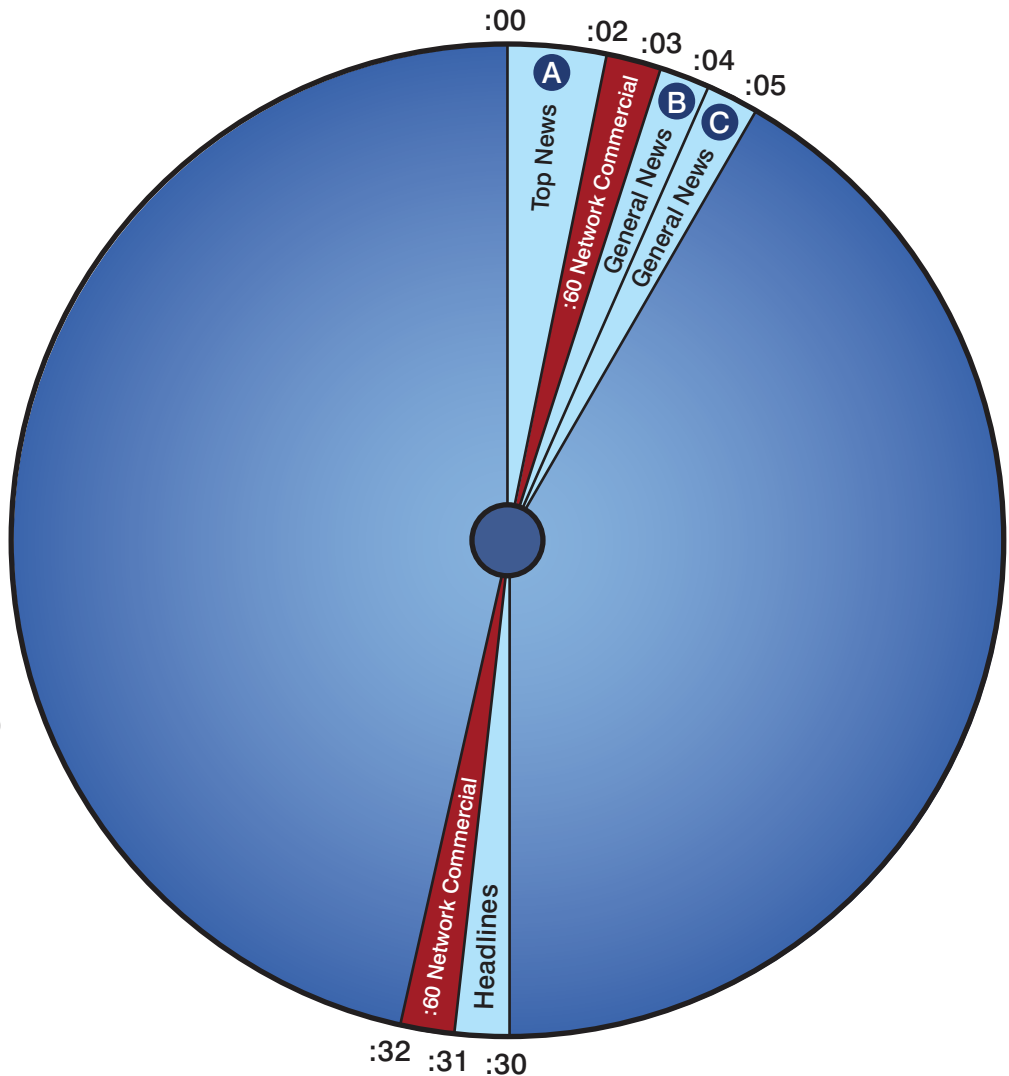

General Market NEWS

XDS AFFILIATE HOUR CLOCK

TOP OF THE HOUR NEWS 00:00-05:00

- A** Top News
- B** General News
- C** General News

CONTACT INFO

STUDIO HOTLINE:

703-469-1748

RA OFFICE:

703-302-1000
 (dial 1 for technical help)
 (Ext. 250 for affiliates)

TECHNICAL:

EMERGENCY FEED
 ISDN 703-807-2698 /
 2699 (G.722 64/32)

SATELLITES:

XDS:
 RA-SRN News at HH:00
 RA-SRN News at HH:30

N O W A V A I L A B L E