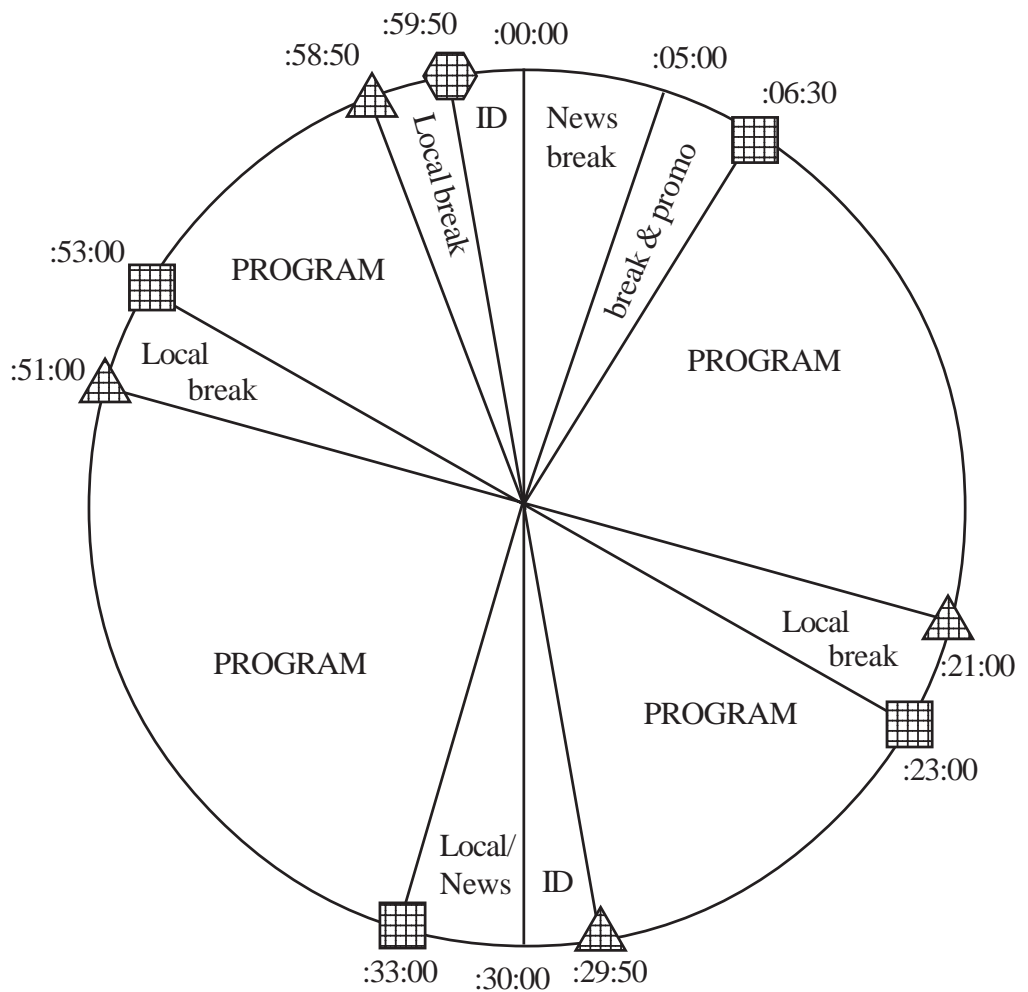

XDS Label:
RA - Equity Strategies

Network Takes up to 6 Minutes in Program Time

Return
Netque T50

Local
Netque T48

Legal ID
Netque T49

*Pie chart not to scale