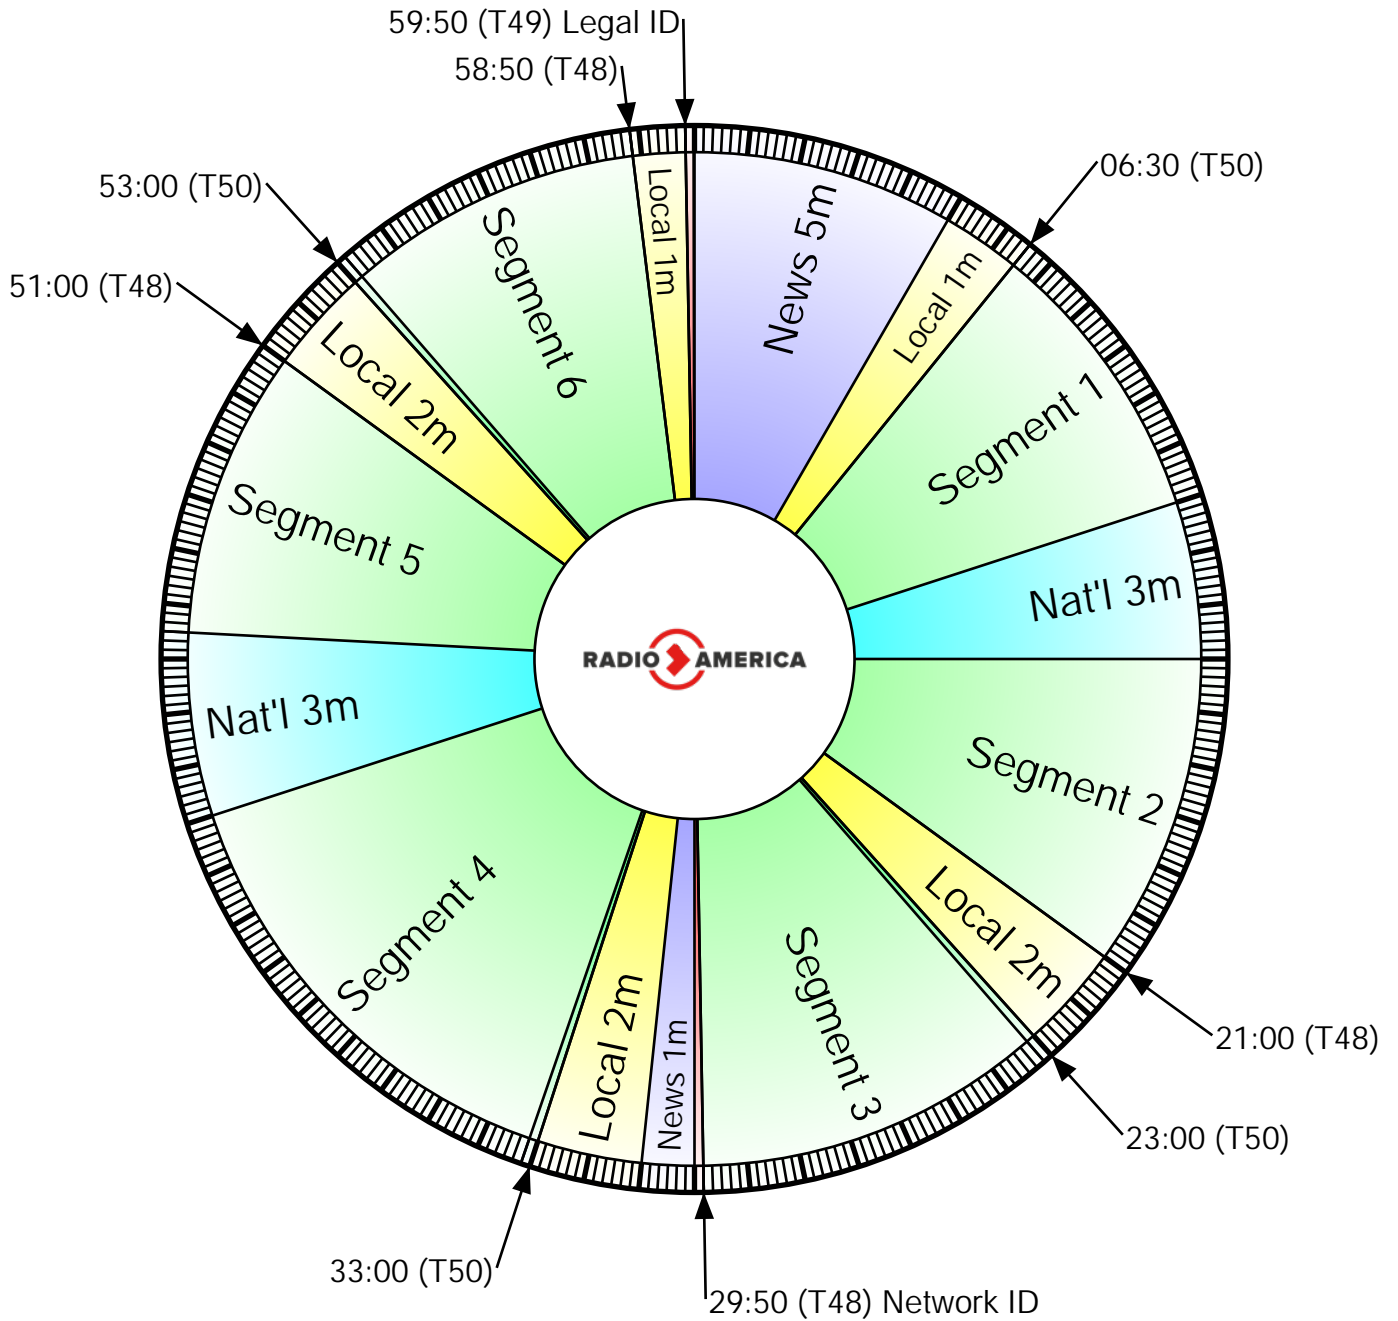

Saturdays 4-5 AM and 7-8 PM (ET)

RA Studio:
703-302-1000 (dial 1)

Affiliate Relations:
703-302-1000 (dial 2)

XDS Label:
RA - Made in America

Cumulus TOC:
(914) 908-3210

Except where exact times
are indicated, breaks will float.

Network takes up to
6 minutes in program time

Netcues: (T48) = Local; (T49) = ID; (T50) = Return, followed by 10s of music.