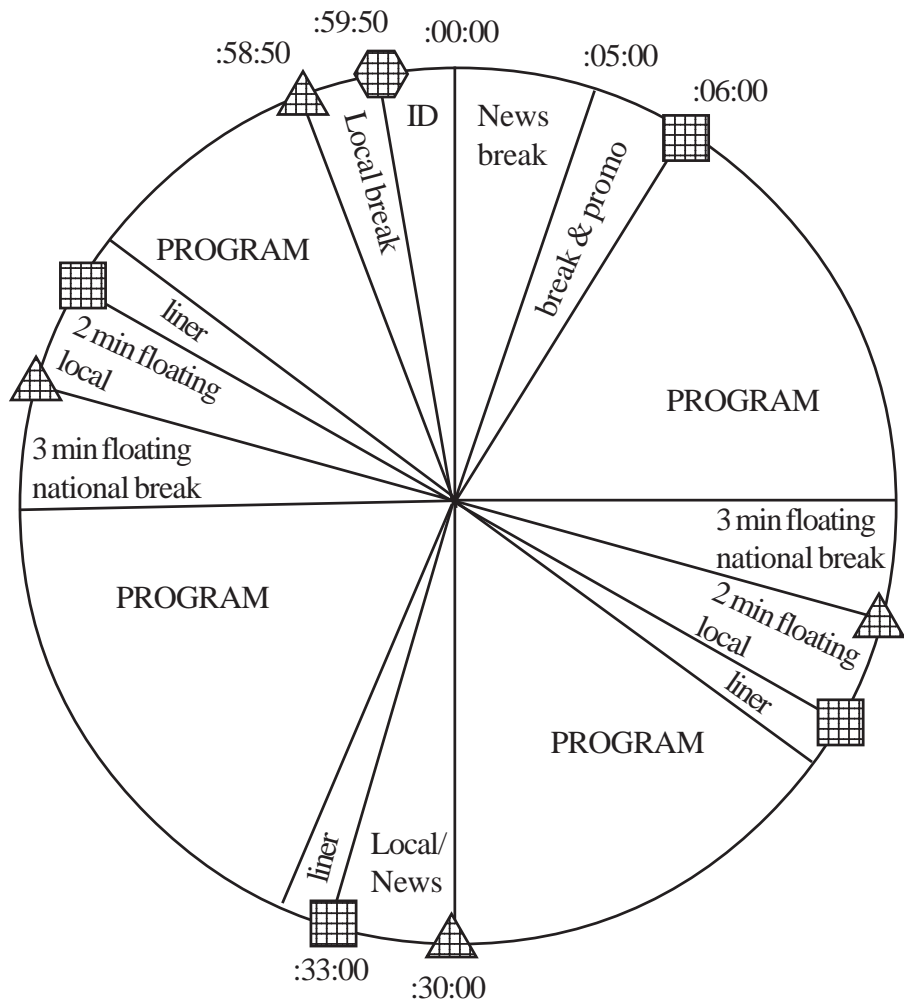

Liberty Nation

Sundays 5 PM - 6 PM ET

CONTACT INFO:

STUDIO HOTLINE:
703-469-1748

RA OFFICE:
703-302-1000
(dial 1 for technical help)

TECHNICAL:

EMERGENCY FEED
ISDN 703-807-2698 /
2699 (L3 64/32)

SATELLITES:

XDS Labels:
RA - Liberty Nation

Network Takes up to 6 Minutes in Program Time

Return
Netque T50

Local
Netque T48

Legal ID
Netque T49

*Pie chart not to scale