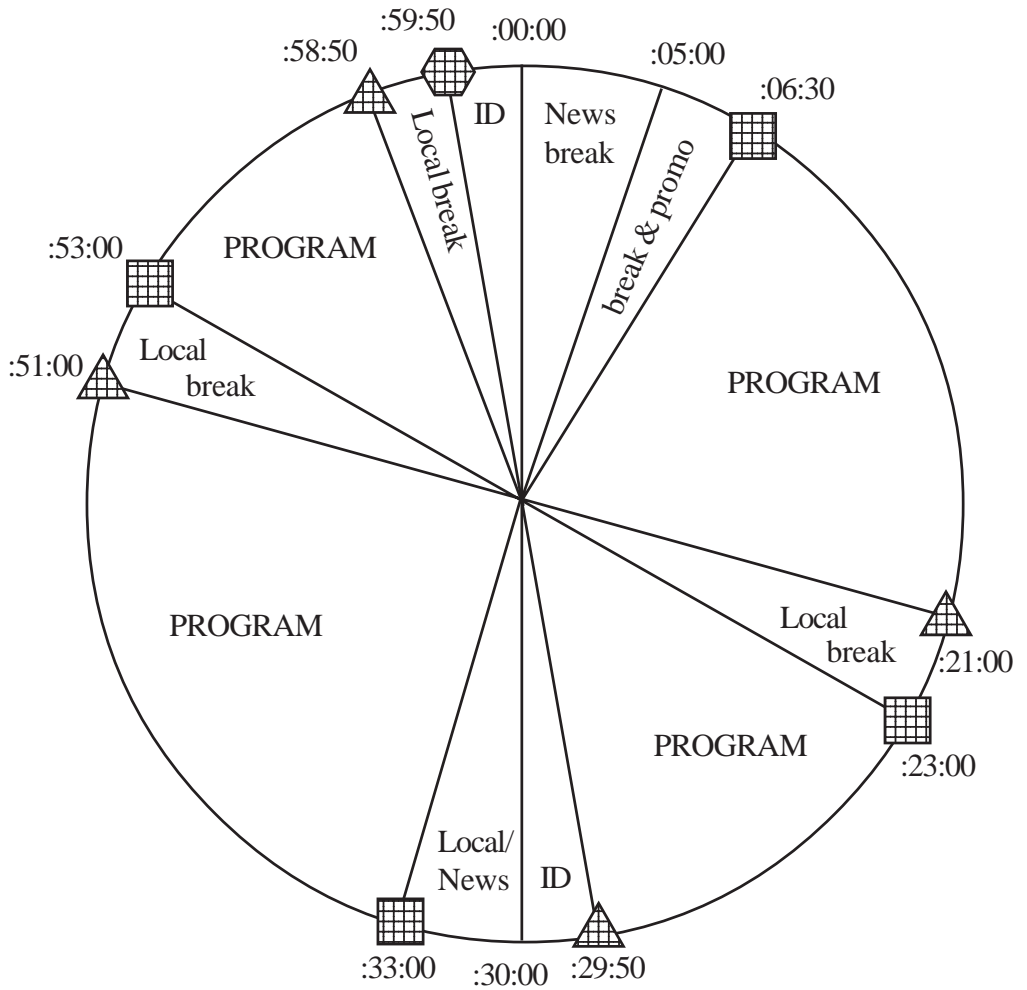

# MOM TALK RADIO

SUN 8-9 PM ET

CONTACT INFO:

STUDIO HOTLINE:  
703-469-1748

RA OFFICE:  
703-302-1000  
(dial 1 for technical help)

TECHNICAL:

EMERGENCY FEED  
ISDN 703-807-2698 /  
2699 (G.722 64/32)

SATELLITES:

XDS Label:  
RA - Mom Talk Radio

Network Takes up to 6 Minutes in Program Time

  
**Return**  
Netque T50

  
**Local**  
Netque T48

  
**Legal ID**  
Netque T49

\*Pie chart not to scale