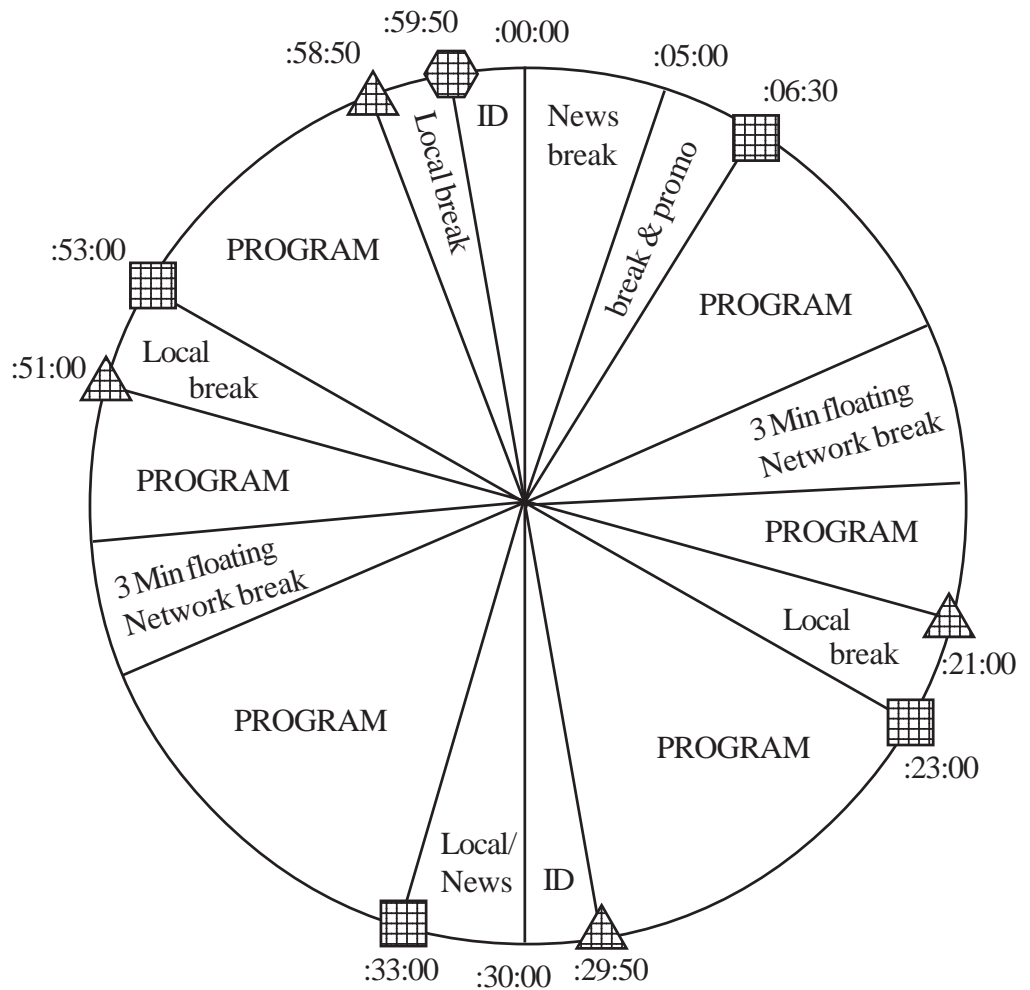

SATELLITES:

XDS Label:
RA Popular Technology

Network Takes up to 6 Minutes in Program Time

**Return
Netque T50**

**Local
Netque T48**

**Legal ID
Netque T49**

*Pie chart not to scale