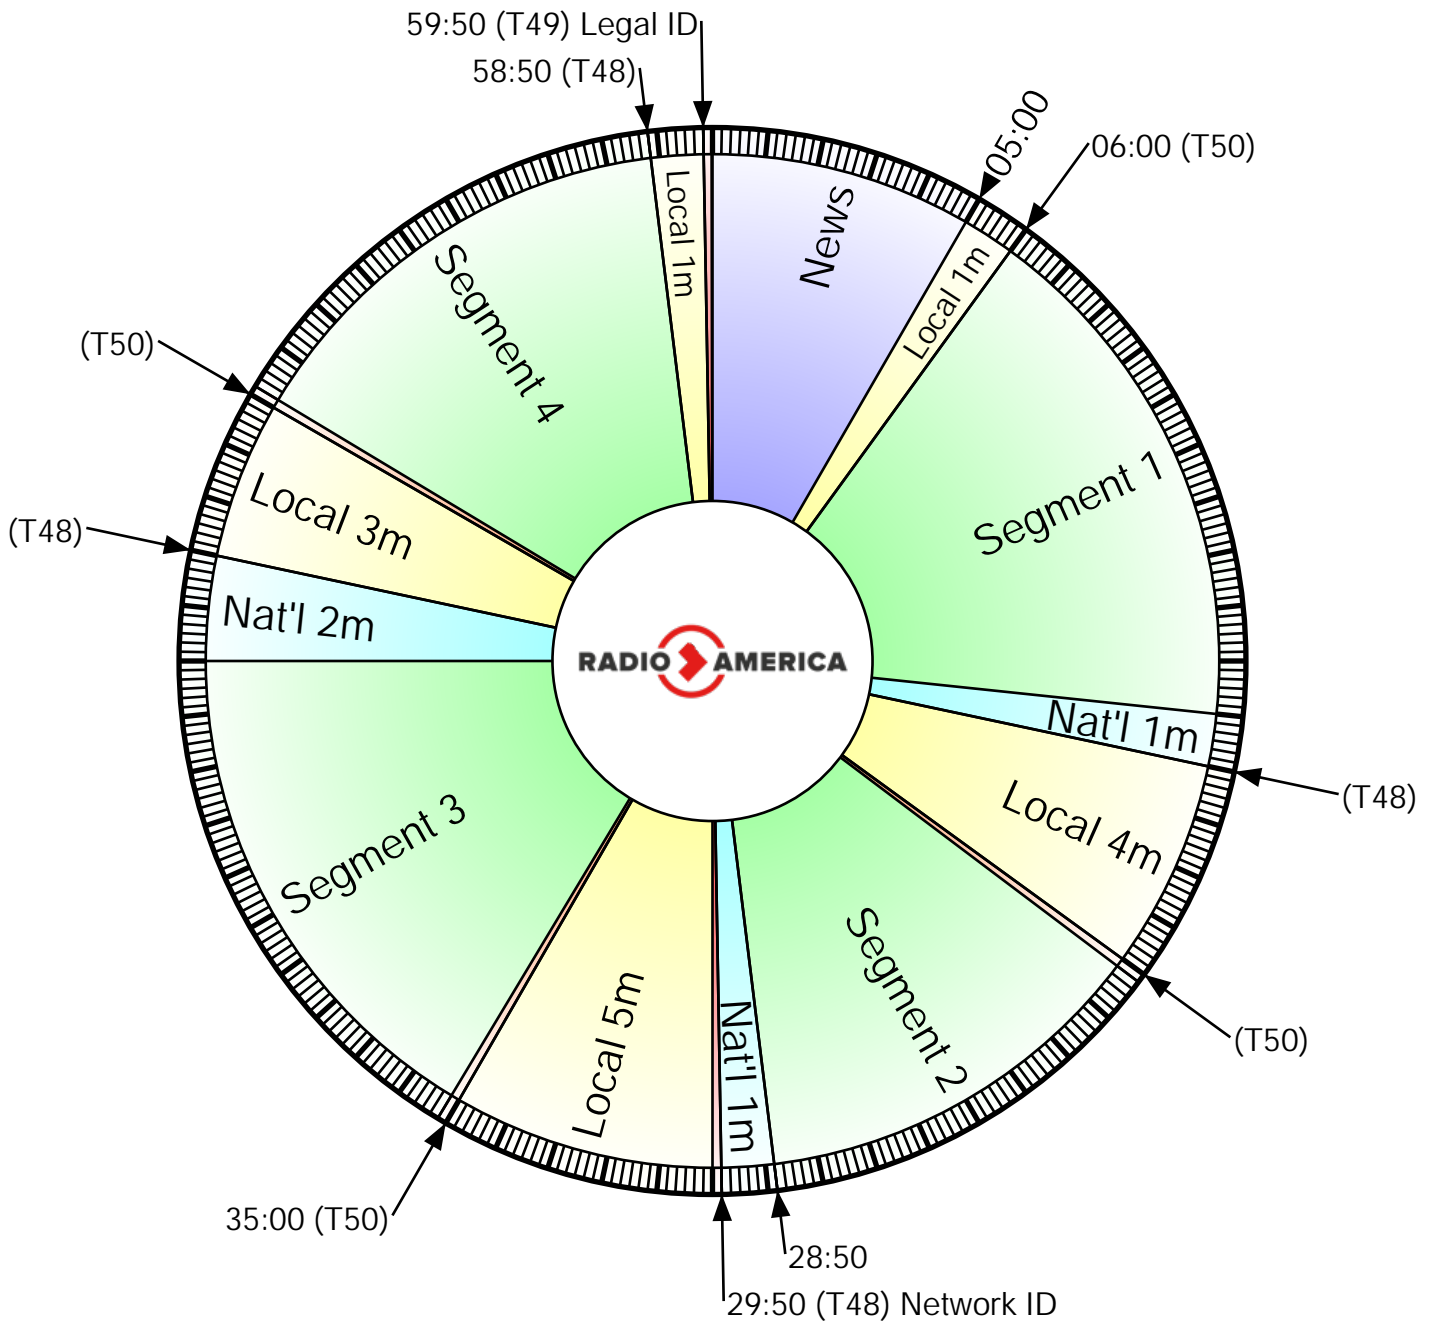

the DANA SHOW

Live Monday - Friday 1:00 - 4:00 PM (ET)

RA Studio:
703-302-1000 (dial 1)

Affiliate Relations:
703-302-1000 (dial 2)

XDS Label:
RA - The Dana Show

Cumulus TOC:
(914) 908-3210

Except where exact times
are indicated, breaks will float.

Netcues: (T48) = Local; (T49) = ID; (T50) = Return, followed by 10s of music.